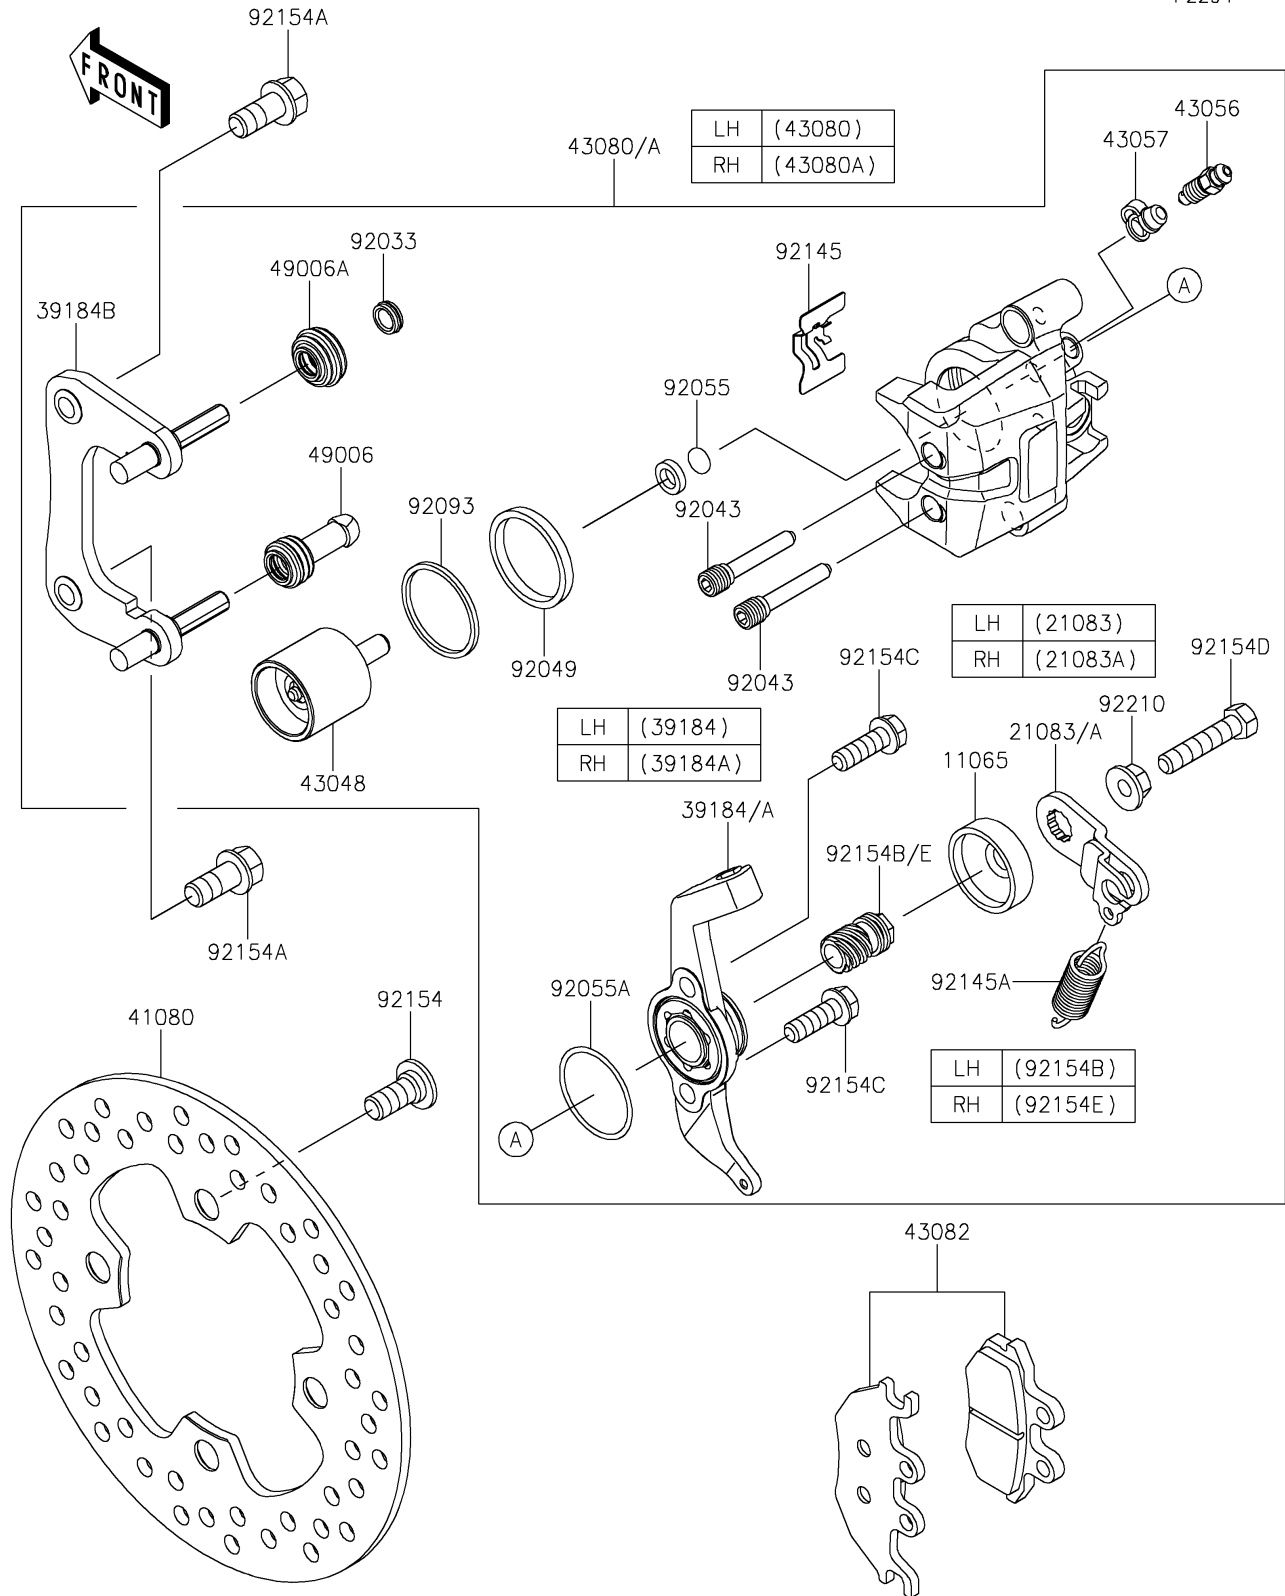

2025 MULE PRO-FXT 1000 LE

PARTS DIAGRAM

Rear Brake

F2294

2025 MULE PRO-FXT 1000 LE

PARTS LIST

Rear Brake

ITEM NAME

PART NUMBER

QUANTITY
