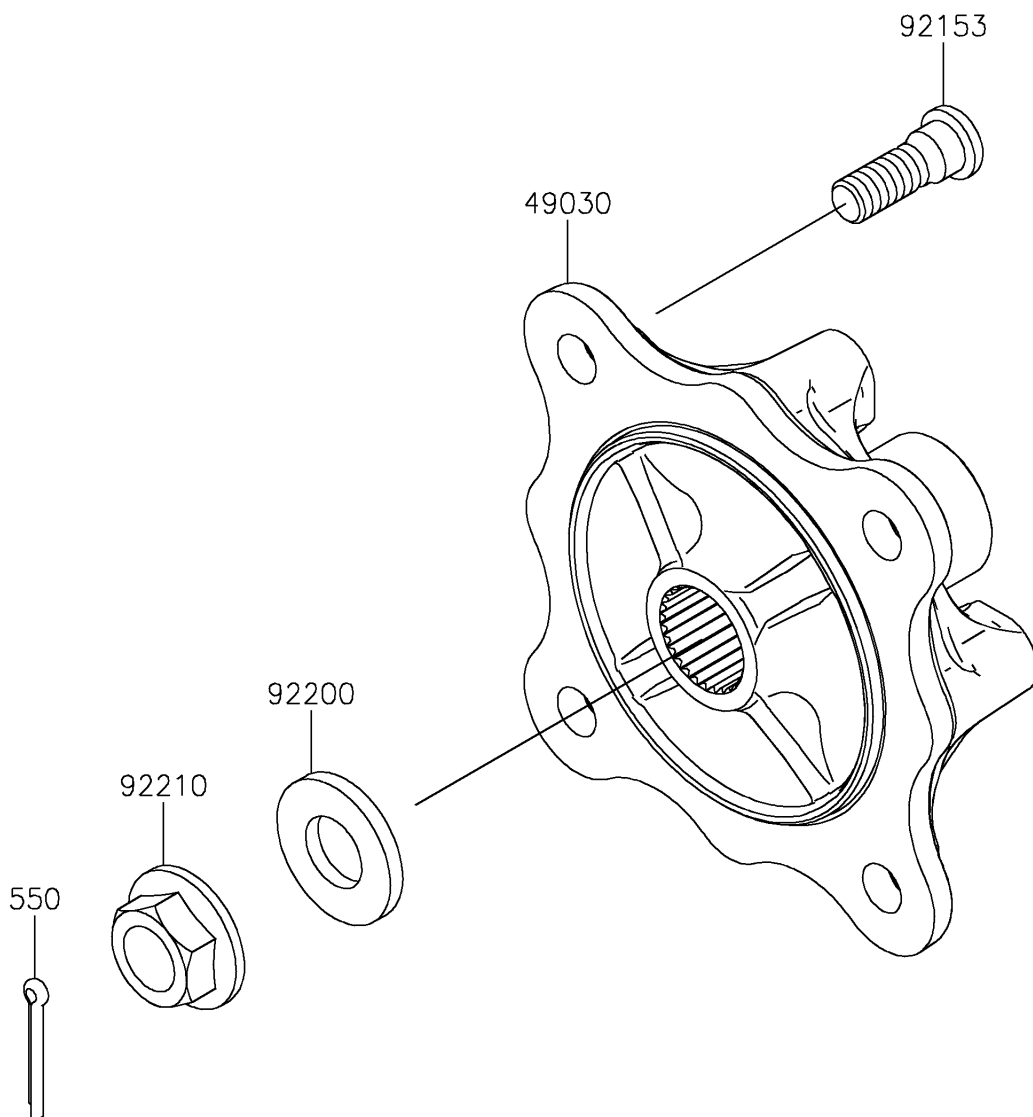

2025 MULE PRO-FXT 1000 LE

PARTS DIAGRAM

Rear Hubs/Brakes

F2240

2025 MULE PRO-FXT 1000 LE

PARTS LIST

Rear Hubs/Brakes

ITEM NAME	PART NUMBER	QUANTITY
HUB,RR (Ref # 49030)	49030-0049	2
BOLT,12MM (Ref # 92153)	92153-1915	8
WASHER,20.3X41X4.5 (Ref # 92200)	92200-0921	2
NUT,FLANGED,20MM (Ref # 92210)	92210-2093	2
PIN-COTTER,4.0X30 (Ref # 550)	550AA4030	2