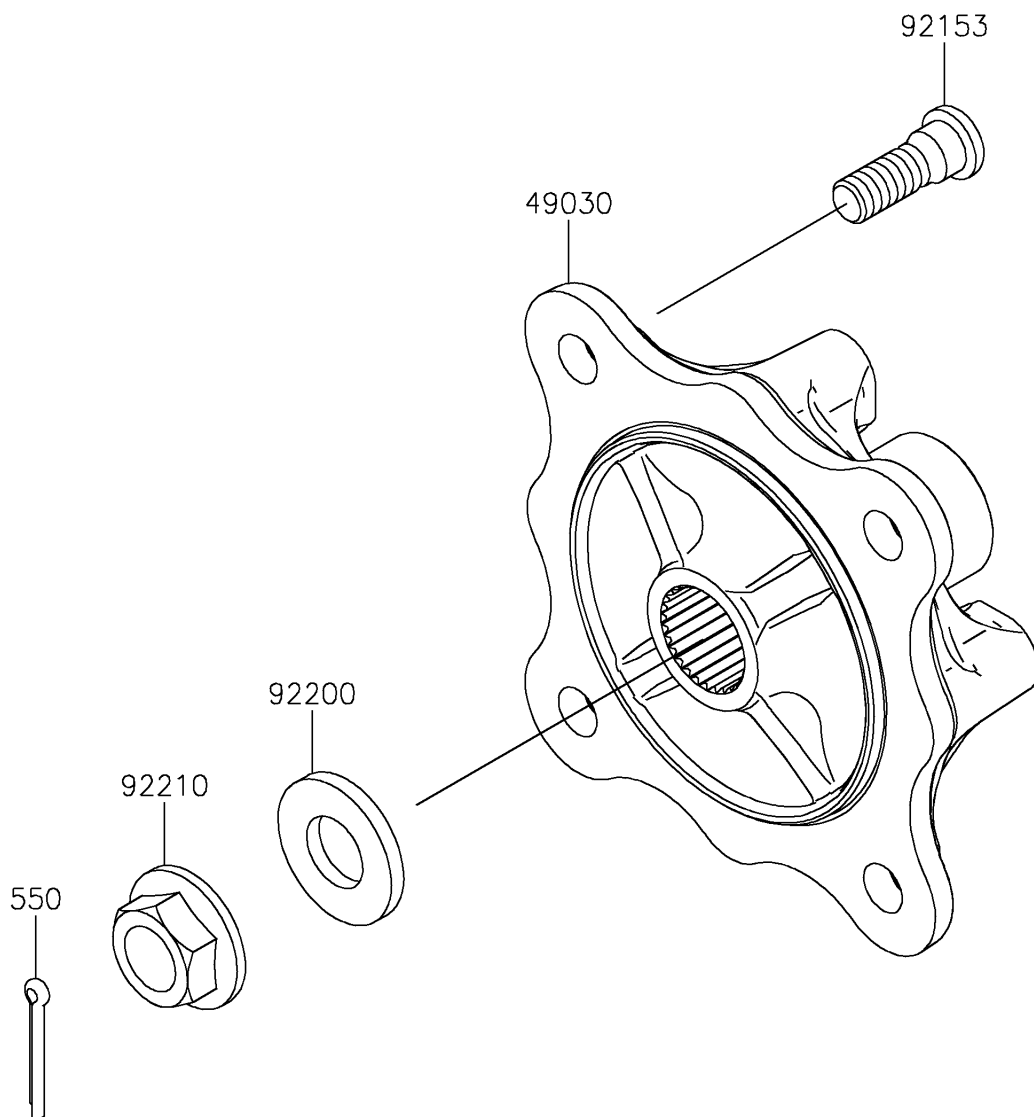

## PARTS DIAGRAM

### Rear Hubs/Brakes

F2240

## PARTS LIST

### Rear Hubs/Brakes

ITEM NAME	PART NUMBER	QUANTITY
HUB,RR (Ref # 49030)	49030-0049	2
BOLT,12MM (Ref # 92153)	92153-1915	8
WASHER,20.3X41X4.5 (Ref # 92200)	92200-0921	2
NUT,FLANGED,20MM (Ref # 92210)	92210-2093	2
PIN-COTTER,4.0X30 (Ref # 550)	550AA4030	2