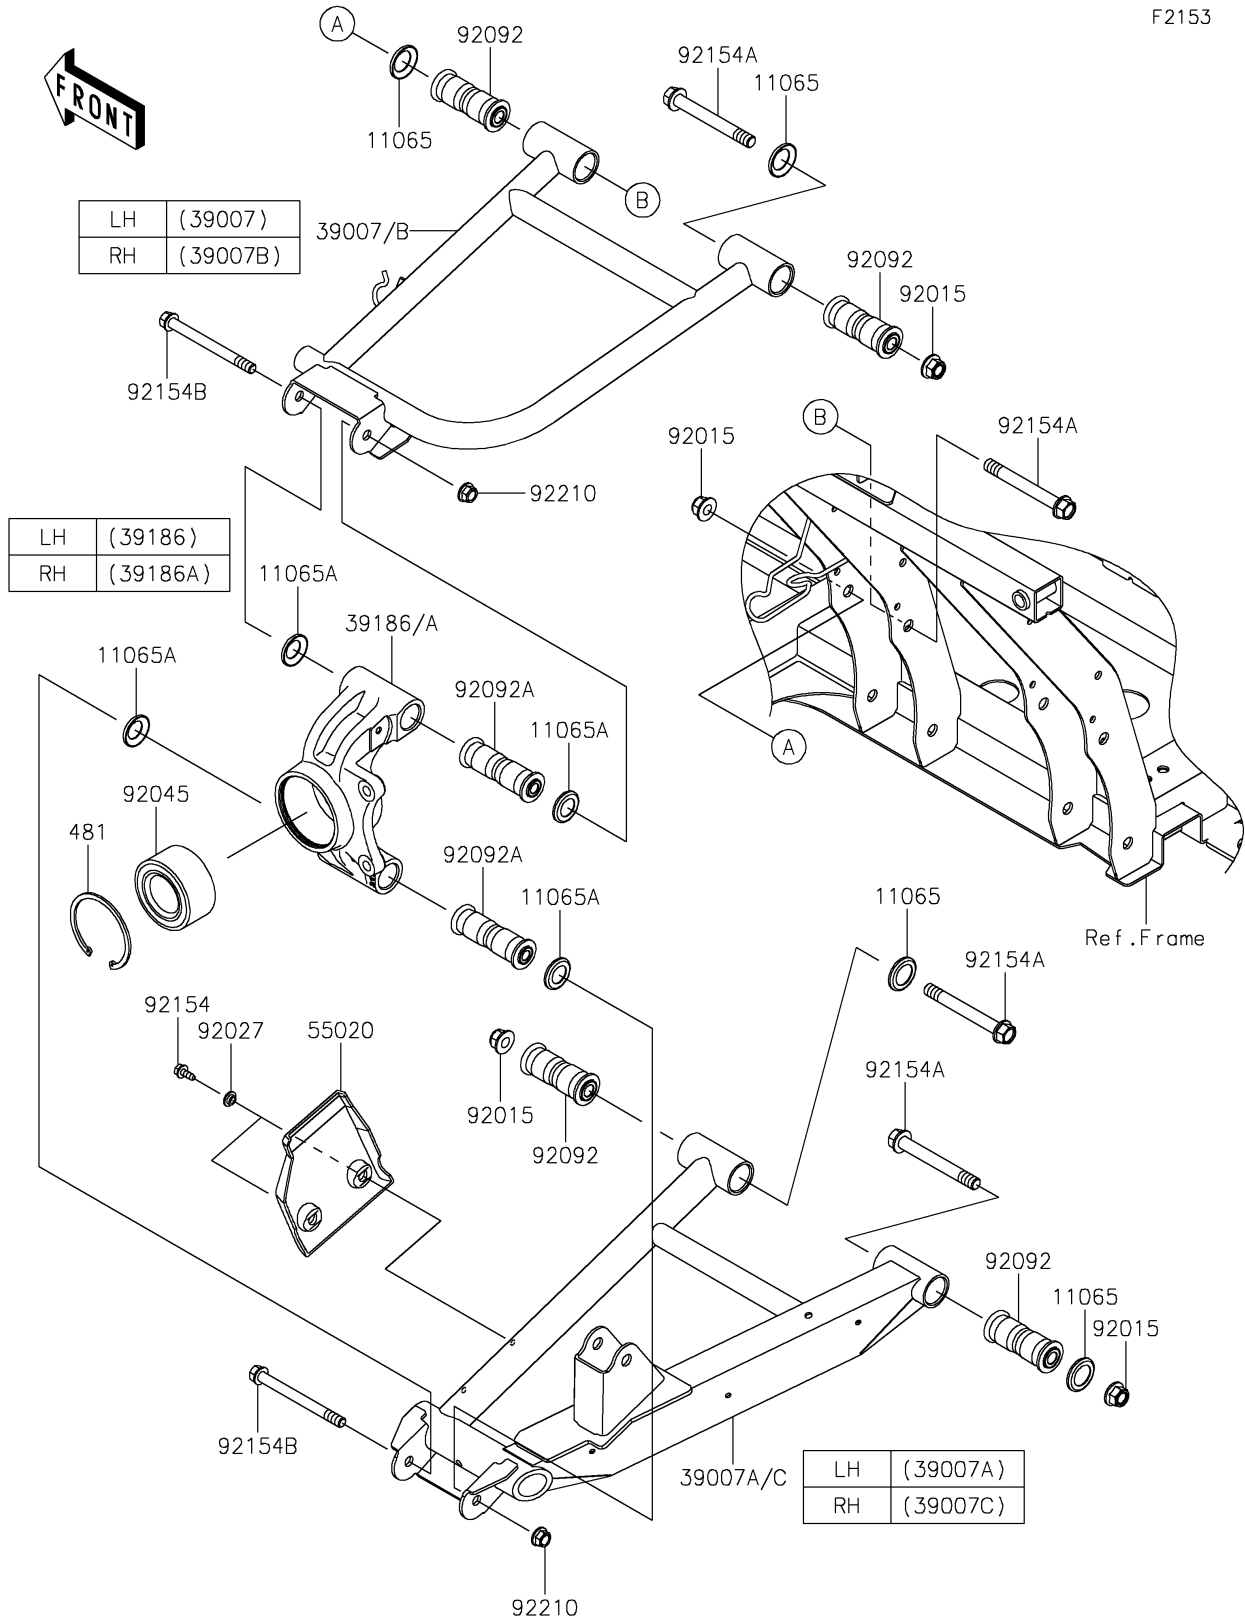

2026 MULE PRO-FXT™ 1000 LE

PARTS DIAGRAM

Rear Suspension

F2153

2026 MULE PRO-FXT™ 1000 LE

PARTS LIST

Rear Suspension

ITEM NAME	PART NUMBER	QUANTITY
CAP,ARM (Ref # 11065)	11065-0838	8
CAP (Ref # 11065A)	11065-0849	8
ARM-SUSP,RR,UPP,LH,BLACK (Ref # 39007)	39007-0481-10	1
ARM-SUSP,RR,LWR,LH,BLACK (Ref # 39007A)	39007-0482-10	1
ARM-SUSP,RR,UPP,RH,BLACK (Ref # 39007B)	39007-0483-10	1
ARM-SUSP,RR,LWR,RH,BLACK (Ref # 39007C)	39007-0484-10	1
KNUCKLE,RR,LH (Ref # 39186)	39186-0317	1
KNUCKLE,RR,RH (Ref # 39186A)	39186-0318	1
GUARD,RR CVJ (Ref # 55020)	55020-0931	2
NUT,LOCK,FLANGED,12MM (Ref # 92015)	92015-1433	8
COLLAR,L=4.6 (Ref # 92027)	92027-1168	4
BEARING-BALL,40X74X36 (Ref # 92045)	92045-0993	2
BUSHING-RUBBER,12X20X78 (Ref # 92092)	92092-0028	8
BUSHING-RUBBER,10.1X17X88 (Ref # 92092A)	92092-0029	4
BOLT,6X15.6 (Ref # 92154)	92154-1250	4
BOLT,FLANGED,12X100 (Ref # 92154A)	92154-1318	8
BOLT,FLANGED,10X110 (Ref # 92154B)	92154-1353	4
NUT,LOCK,FLANGED,10MM (Ref # 92210)	92210-0276	4
CIRCLIP-TYPE-C (Ref # 481)	481J7500	2