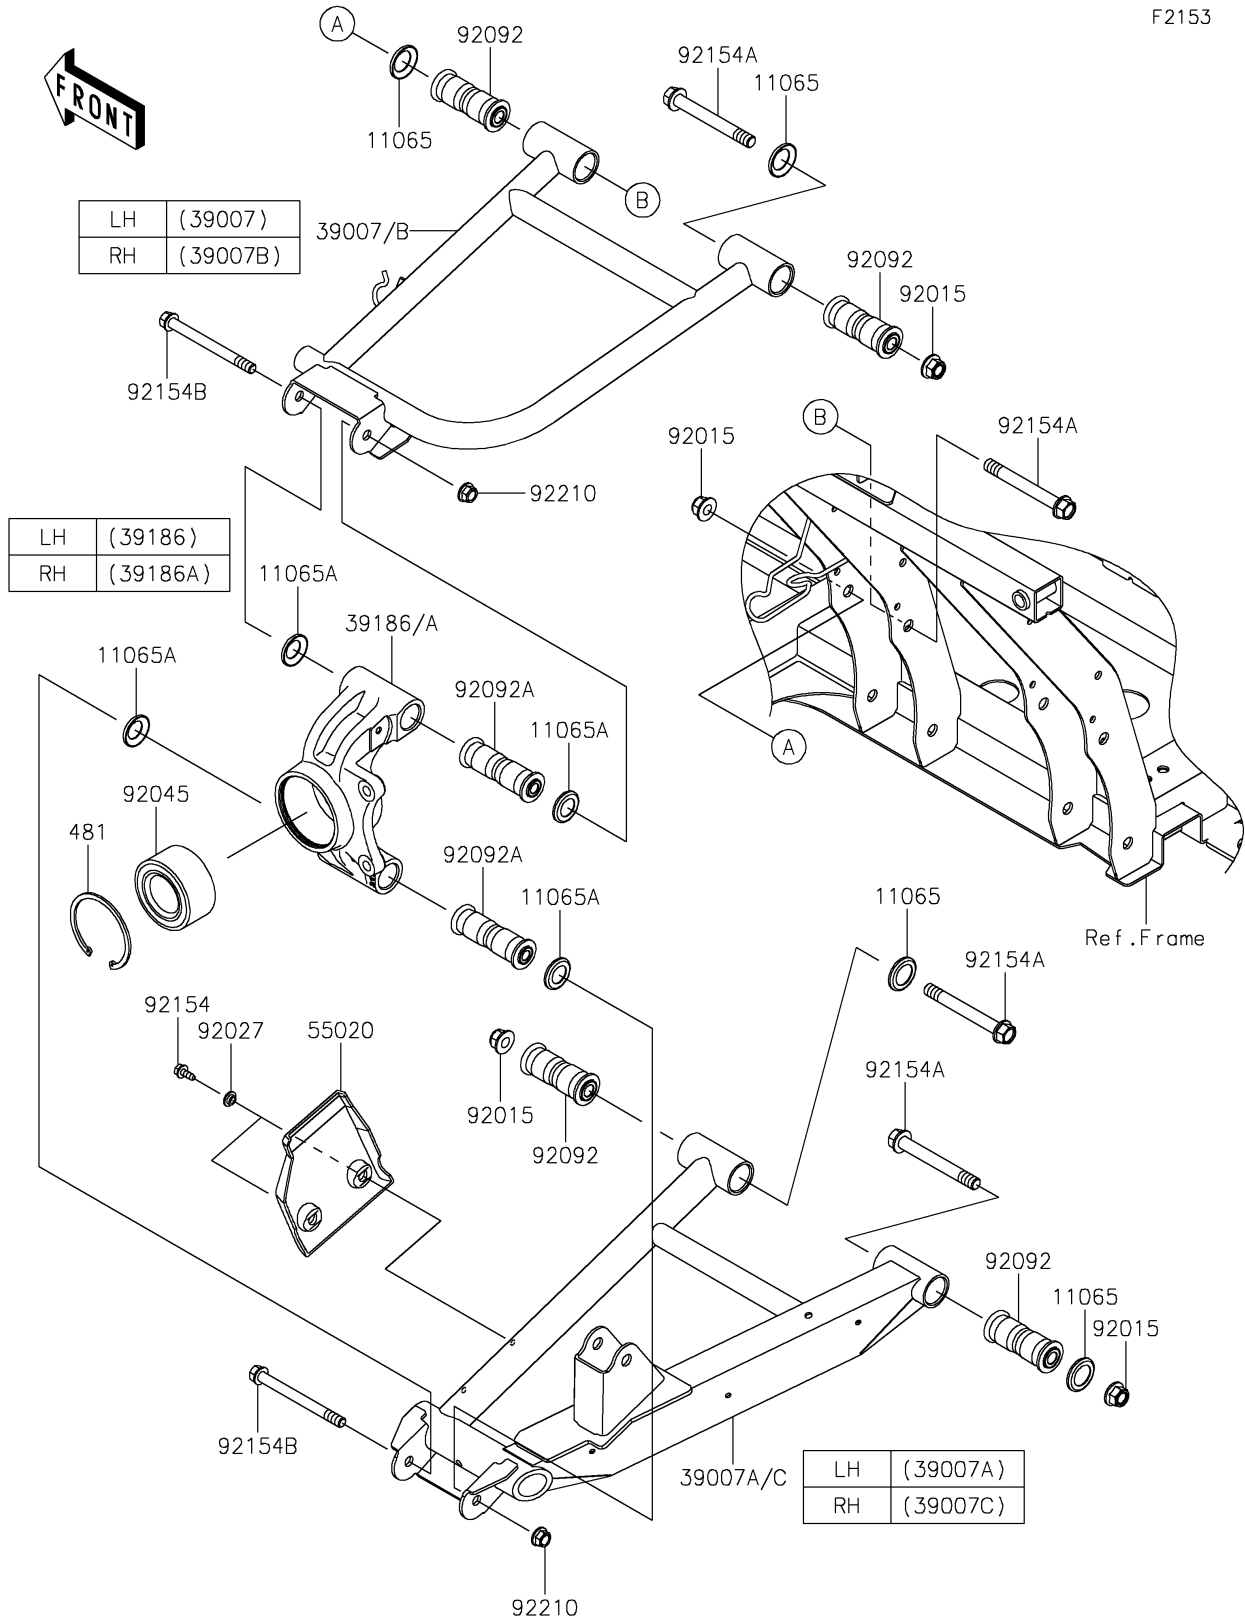

2025 MULE PRO-FXT 1000 LE

PARTS DIAGRAM

Rear Suspension

F2153

2025 MULE PRO-FXT 1000 LE

PARTS LIST

Rear Suspension

ITEM NAME	PART NUMBER	QUANTITY
CAP,ARM (Ref # 11065)	11065-0838	8
CAP (Ref # 11065A)	11065-0849	8
ARM-SUSP,RR,UPP,LH,BLACK (Ref # 39007)	39007-0481-10	1
ARM-SUSP,RR,LWR,LH,BLACK (Ref # 39007A)	39007-0482-10	1
ARM-SUSP,RR,UPP,RH,BLACK (Ref # 39007B)	39007-0483-10	1
ARM-SUSP,RR,LWR,RH,BLACK (Ref # 39007C)	39007-0484-10	1
KNUCKLE,RR,LH (Ref # 39186)	39186-0317	1
KNUCKLE,RR,RH (Ref # 39186A)	39186-0318	1
GUARD,RR CVJ (Ref # 55020)	55020-0931	2
NUT,LOCK,FLANGED,12MM (Ref # 92015)	92015-1433	8
COLLAR,L=4.6 (Ref # 92027)	92027-1168	4
BEARING-BALL,40X74X36 (Ref # 92045)	92045-0993	2
BUSHING-RUBBER,12X20X78 (Ref # 92092)	92092-0028	8
BUSHING-RUBBER,10.1X17X88 (Ref # 92092A)	92092-0029	4
BOLT,6X15.6 (Ref # 92154)	92154-1250	4
BOLT,FLANGED,12X100 (Ref # 92154A)	92154-1318	8
BOLT,FLANGED,10X110 (Ref # 92154B)	92154-1353	4
NUT,LOCK,FLANGED,10MM (Ref # 92210)	92210-0276	4
CIRCLIP-TYPE-C (Ref # 481)	481J7500	2