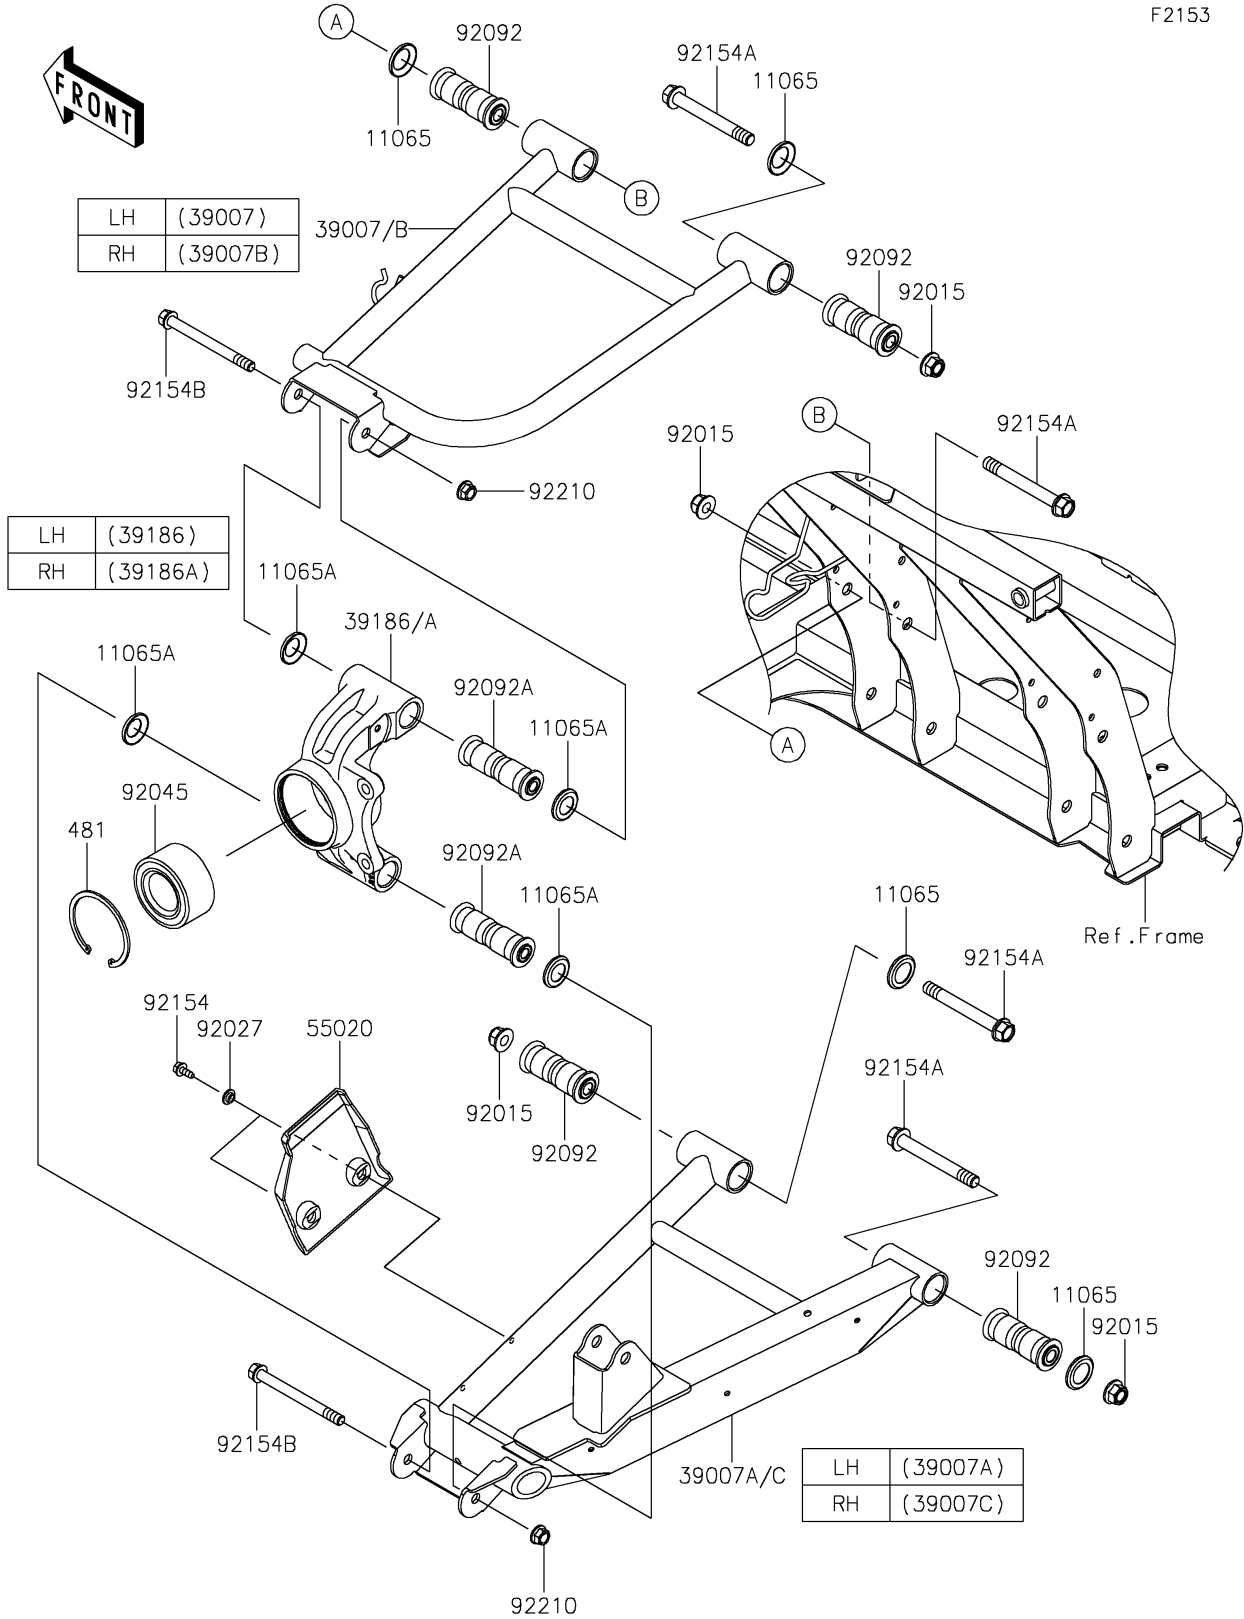

2024 MULE PRO-FXT™ 1000 LE

PARTS DIAGRAM

Rear Suspension

F2153

2024 MULE PRO-FXT™ 1000 LE

PARTS LIST

Rear Suspension

ITEM NAME	PART NUMBER	QUANTITY
CAP,ARM (Ref # 11065)	11065-0838	8
CAP (Ref # 11065A)	11065-0849	8
ARM-SUSP,RR,UPP,LH,BLACK (Ref # 39007)	39007-0481-10	1
ARM-SUSP,RR,LWR,LH,BLACK (Ref # 39007A)	39007-0482-10	1
ARM-SUSP,RR,UPP,RH,BLACK (Ref # 39007B)	39007-0483-10	1
ARM-SUSP,RR,LWR,RH,BLACK (Ref # 39007C)	39007-0484-10	1
KNUCKLE,RR,LH (Ref # 39186)	39186-0317	1
KNUCKLE,RR,RH (Ref # 39186A)	39186-0318	1
GUARD,RR CVJ (Ref # 55020)	55020-0931	2
NUT,LOCK,FLANGED,12MM (Ref # 92015)	92015-1433	8
COLLAR,L=4.6 (Ref # 92027)	92027-1168	4
BEARING-BALL,40X74X36 (Ref # 92045)	92045-0993	2
BUSHING-RUBBER,12X20X78 (Ref # 92092)	92092-0028	8
BUSHING-RUBBER,10.1X17X88 (Ref # 92092A)	92092-0029	4
BOLT,6X15.6 (Ref # 92154)	92154-1250	4
BOLT,FLANGED,12X100 (Ref # 92154A)	92154-1318	8
BOLT,FLANGED,10X110 (Ref # 92154B)	92154-1353	4
NUT,LOCK,FLANGED,10MM (Ref # 92210)	92210-0276	4
CIRCLIP-TYPE-C (Ref # 481)	481J7500	2