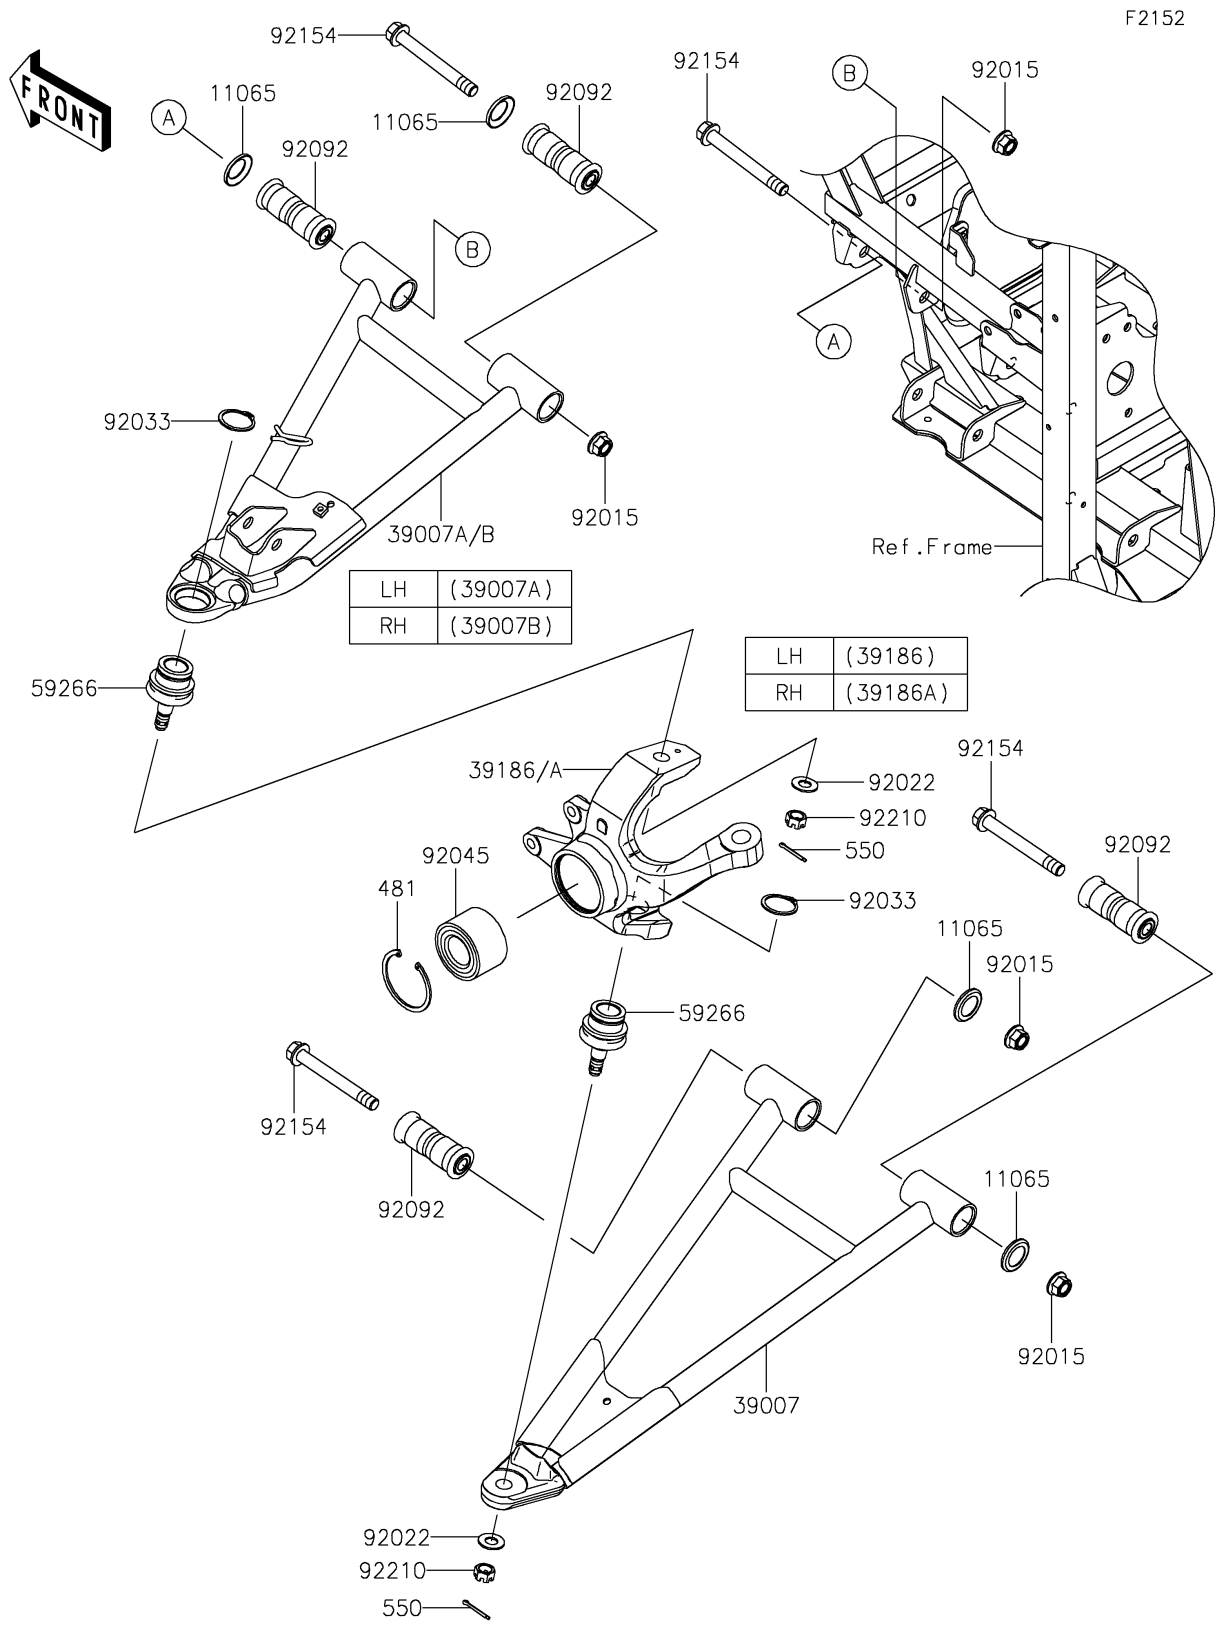

2025 MULE PRO-FXT 1000 LE

PARTS DIAGRAM

Front Suspension

2025 MULE PRO-FXT 1000 LE

PARTS LIST

Front Suspension

ITEM NAME

PART NUMBER

QUANTITY
