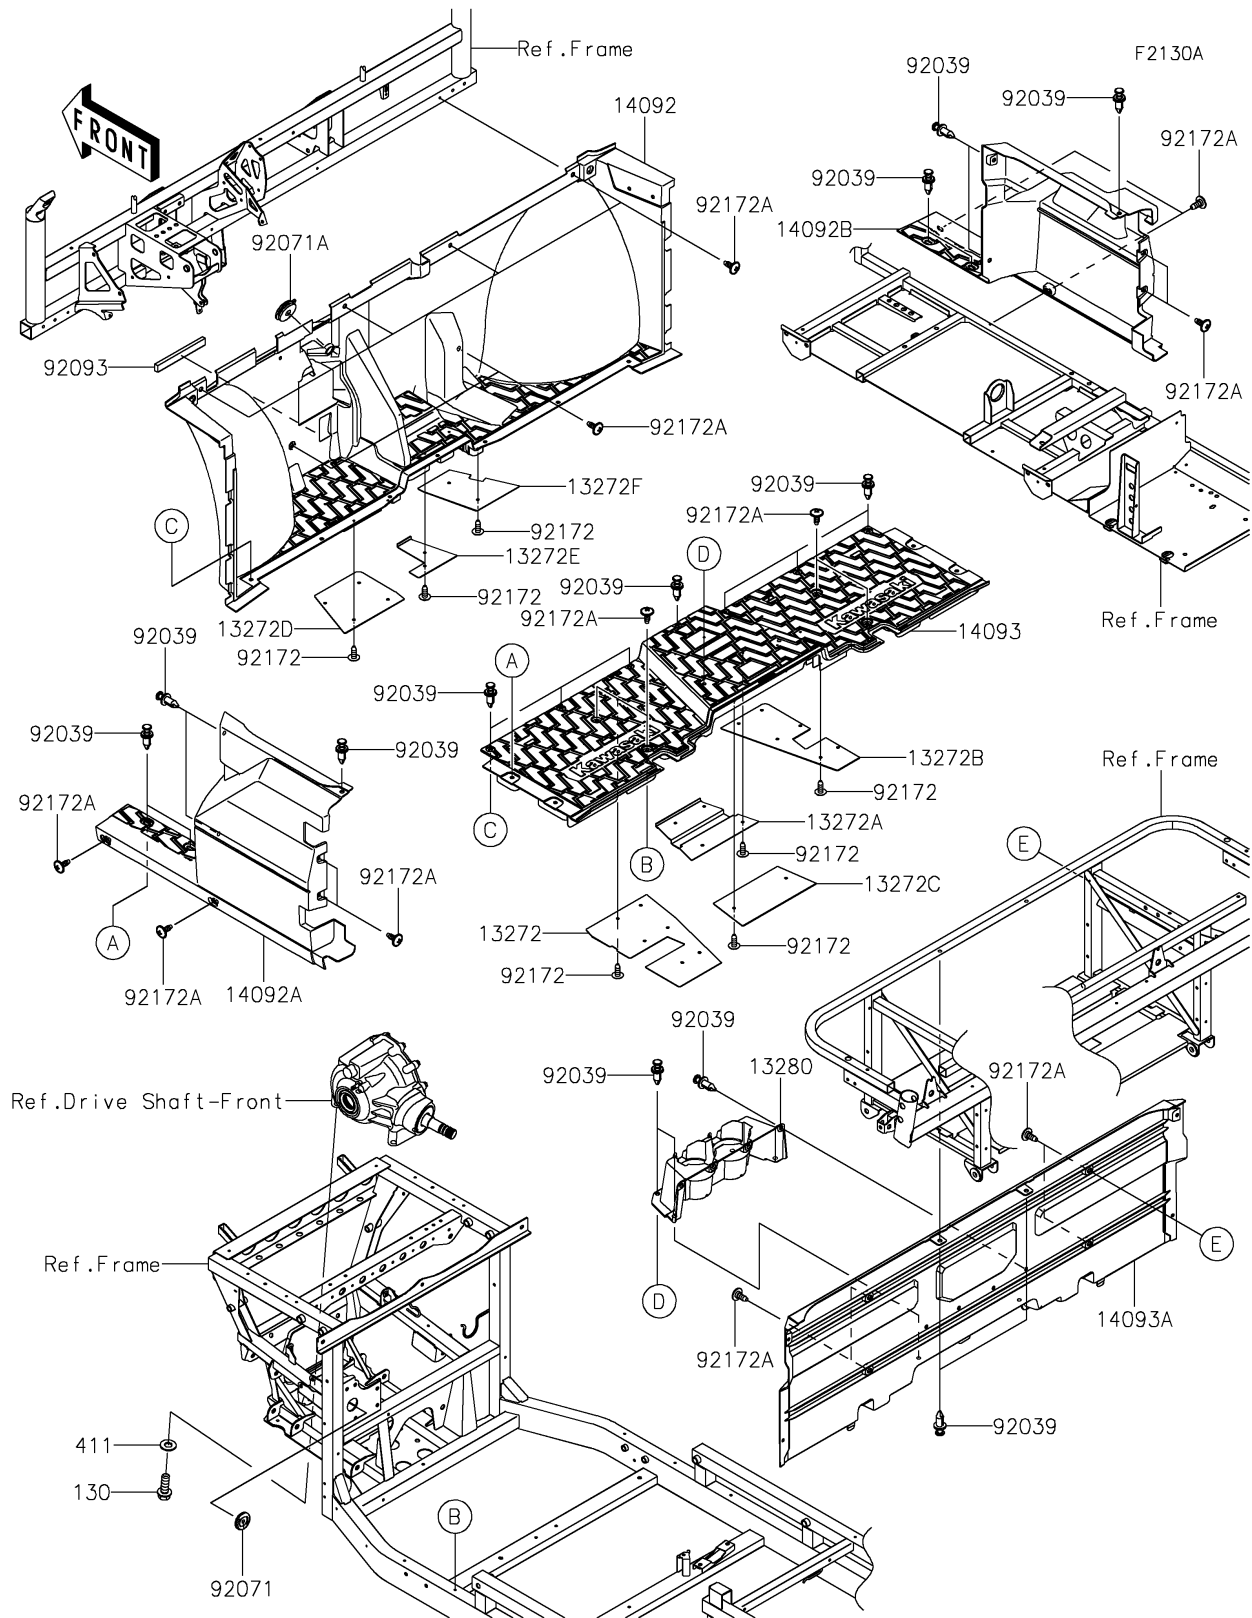

2026 MULE PRO-FXT™ 1000 LE

PARTS DIAGRAM

Frame Fittings(ATFNN/AVFNN/AVFNL)

2026 MULE PRO-FXT™ 1000 LE

PARTS LIST

Frame Fittings(ATFNN/AVFNN/AVFNL)

ITEM NAME	PART NUMBER	QUANTITY
PLATE,FR FLOOR,LH (Ref # 13272)	13272-7270	1
PLATE,FR FLOOR,MID,FR (Ref # 13272A)	13272-7271	1
PLATE,FR FLOOR,RH (Ref # 13272B)	13272-7272	1
PLATE,FR FLOOR,MID,RR (Ref # 13272C)	13272-7273	1
PLATE,DASH,LWR,LH (Ref # 13272D)	13272-7275	1
PLATE,DASH,LWR,MID (Ref # 13272E)	13272-7276	1
PLATE,DASH,LWR,RH (Ref # 13272F)	13272-7277	1
HOLDER (Ref # 13280)	13280-1352	1
COVER,FR FLOOR (Ref # 14092)	14092-1184	1
COVER,SIDE,LH,FR (Ref # 14092A)	14092-1188	1
COVER,SIDE,RH,FR (Ref # 14092B)	14092-1189	1
COVER,FLOOR,BOTTOM (Ref # 14093)	14093-1426	1
COVER,FR SEAT (Ref # 14093A)	14093-1427	1
RIVET (Ref # 92039)	92039-0865	27
GROMMET,9X45X9 (Ref # 92071)	92071-0728	1
GROMMET,8X22X8 (Ref # 92071A)	92071-0753	1
SEAL,10X20X165 (Ref # 92093)	92093-0617	1
SCREW,6X16 (Ref # 92172)	92172-0284	26
SCREW,6X16 (Ref # 92172A)	92172-0711	22
BOLT-FLANGED,12X35 (Ref # 130)	130CA1235	4
WASHER-PLAIN,12MM (Ref # 411)	411AA1200	4