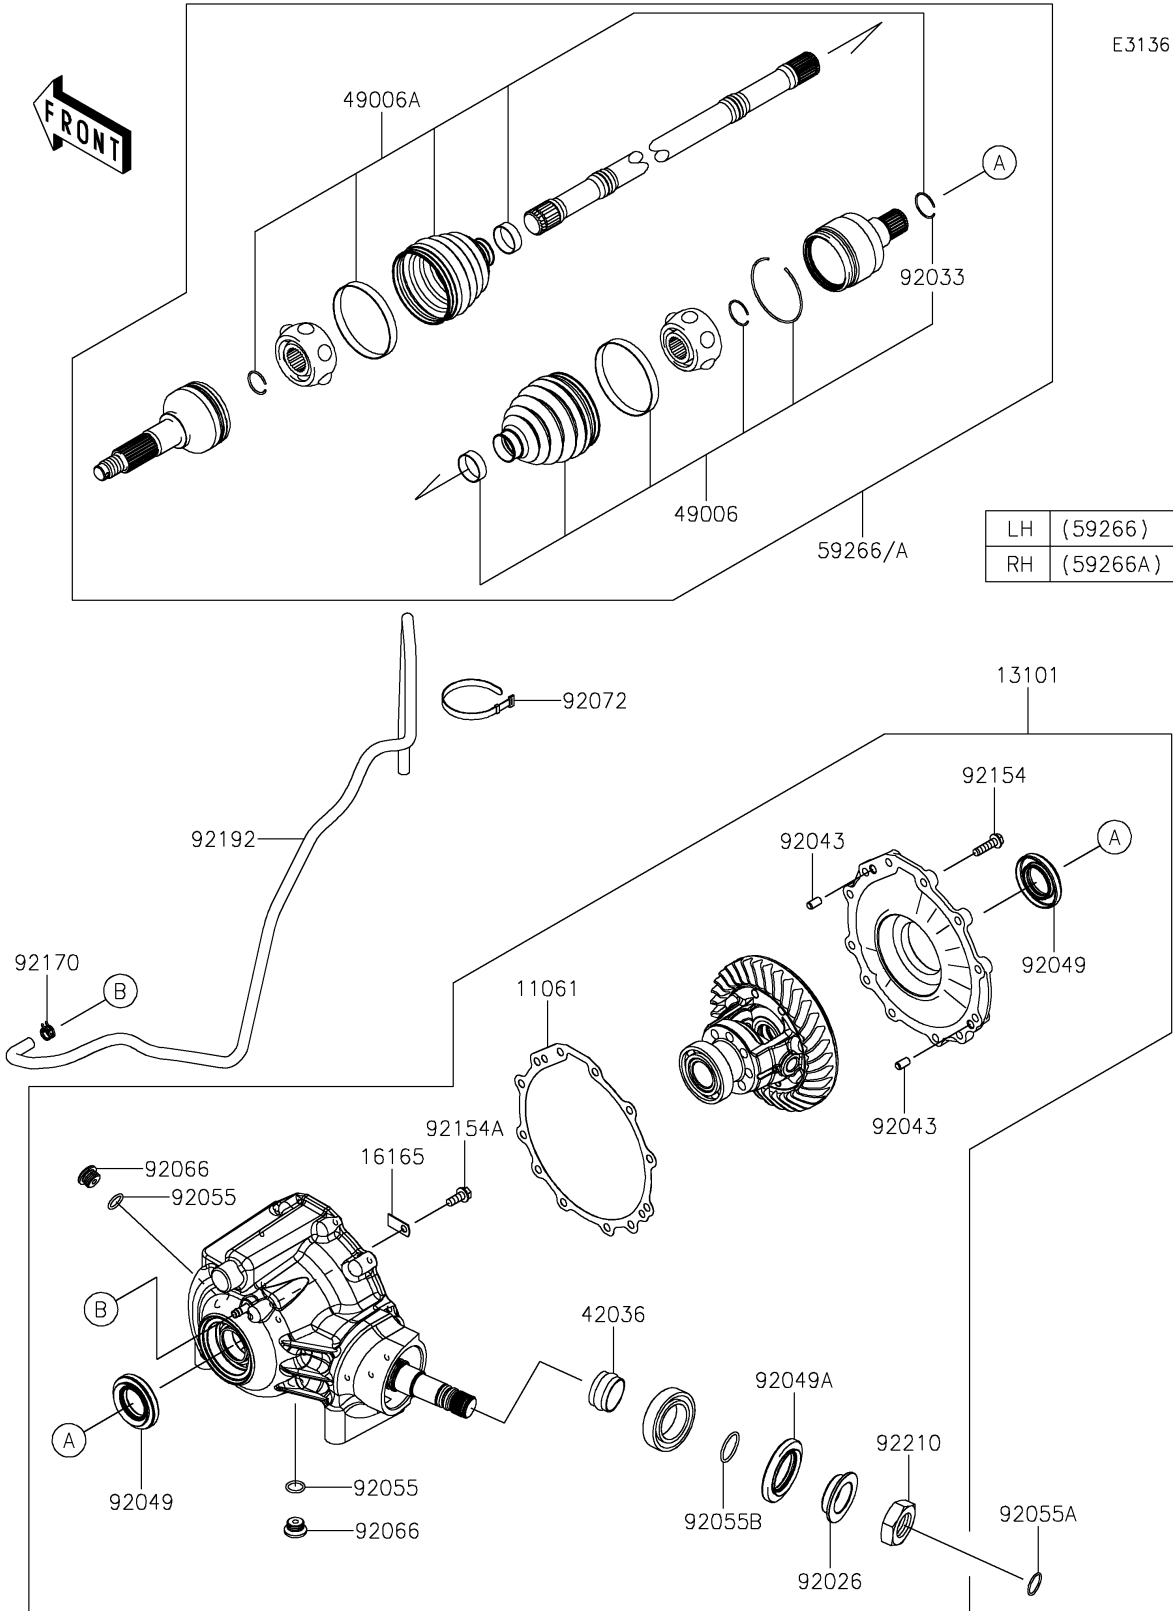

2025 MULE PRO-FXT 1000 LE

PARTS DIAGRAM

Drive Shaft-Front

2025 MULE PRO-FXT 1000 LE

PARTS LIST

Drive Shaft-Front

ITEM NAME

PART NUMBER

QUANTITY
