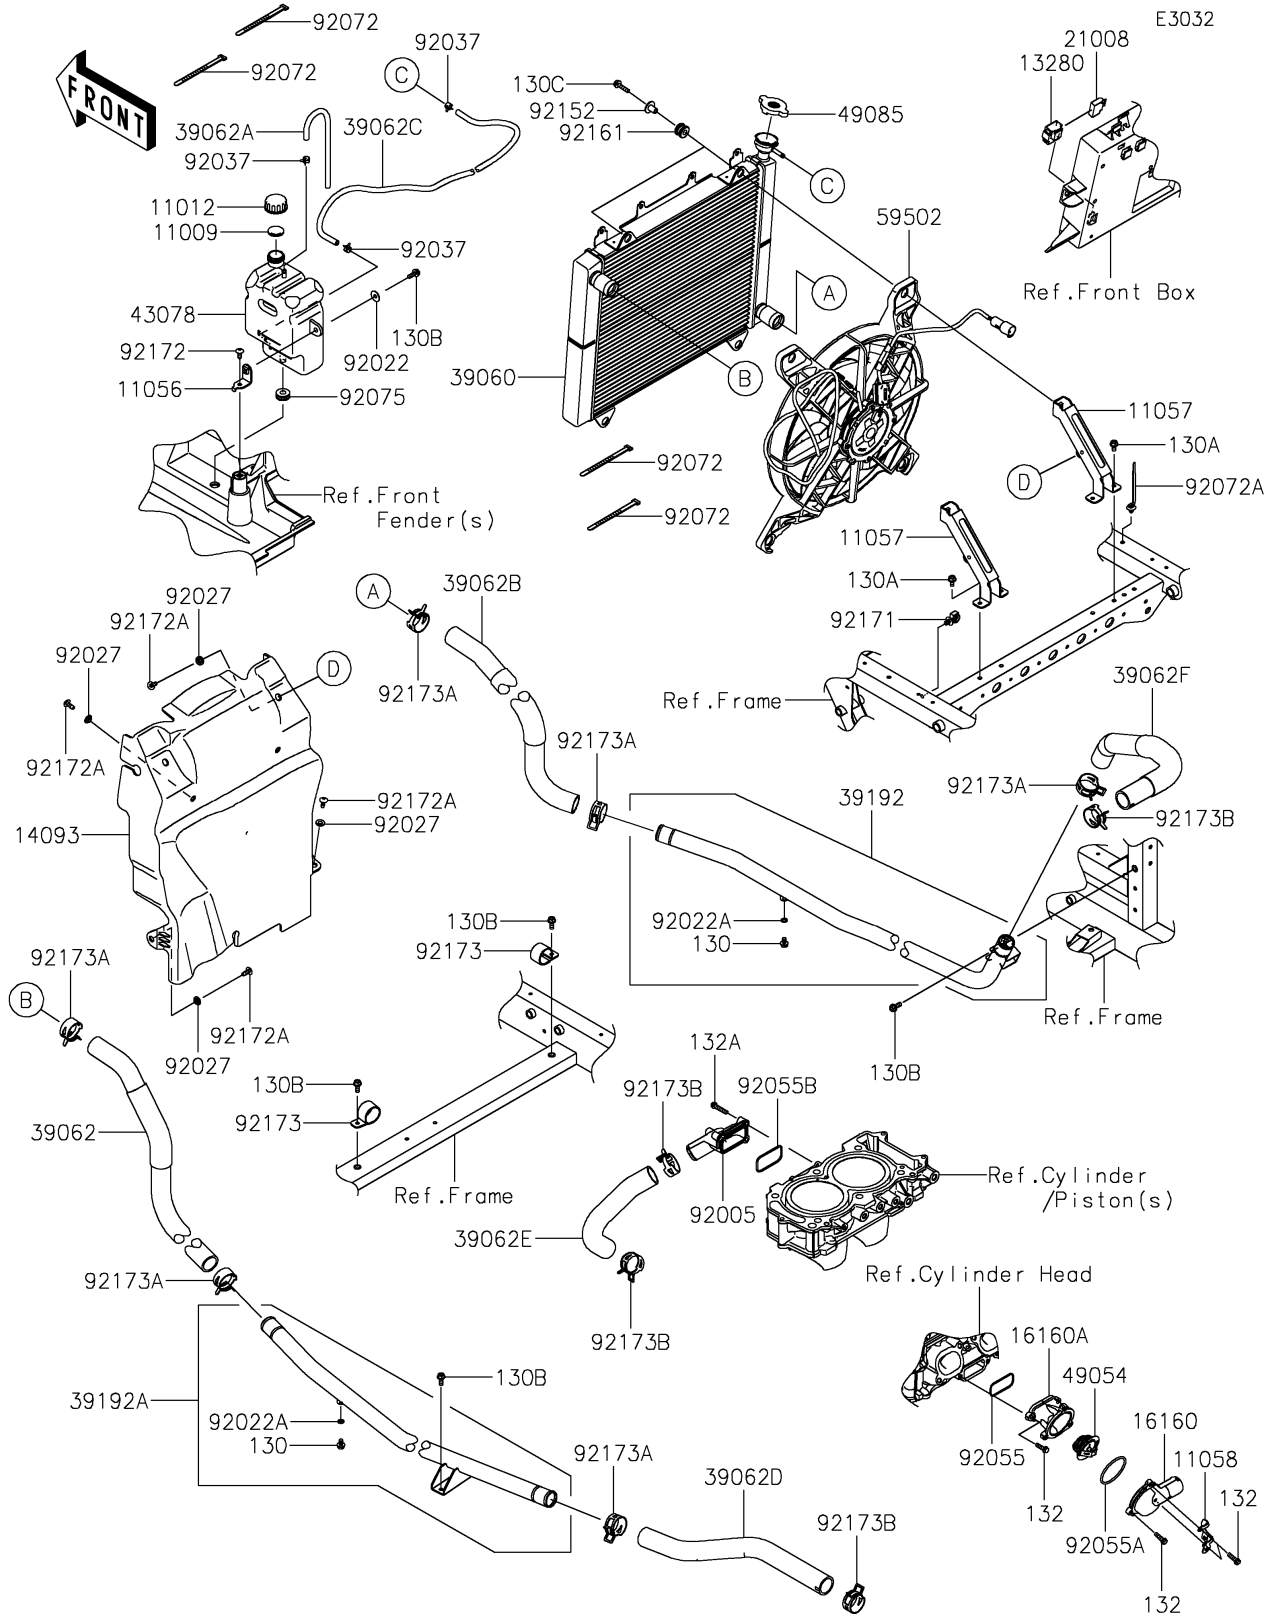

2024 MULE PRO-FXT™ 1000 LE

PARTS DIAGRAM

Radiator

2024 MULE PRO-FXT™ 1000 LE

PARTS LIST

Radiator

ITEM NAME	PART NUMBER	QUANTITY
GASKET,RESERVOIR TANK CAP (Ref # 11009)	11009-1145	1
CAP (Ref # 11012)	11012-1084	1
BRACKET,RESERVOIR (Ref # 11056)	11056-3856	1
BRACKET,RADIATOR (Ref # 11057)	11057-0774	2
BRACKET (Ref # 11058)	11058-0325	1
HOLDER,BREAKER (Ref # 13280)	13280-0898	1
COVER,RADIATOR BACK (Ref # 14093)	14093-1391	1
BODY,THERMOSTAT COVER (Ref # 16160)	16160-0839	1
BODY,THERMOSTAT (Ref # 16160A)	16160-0840	1
BREAKER,RAD.FAN,20A (Ref # 21008)	21008-0015	1
RADIATOR (Ref # 39060)	39060-0753	1
HOSE-COOLING,RADIATOR IN (Ref # 39062)	39062-0650	1
HOSE-COOLING,OVER FLOW (Ref # 39062A)	39062-0696	1
HOSE-COOLING,RADIATOR OUT (Ref # 39062B)	39062-0777	1
HOSE-COOLING,RAD-RESERVOIR (Ref # 39062C)	39062-0985	1
HOSE-COOLING,ENGINE IN (Ref # 39062D)	39062-0986	1
HOSE-COOLING,W/PUMP-ENGINE (Ref # 39062E)	39062-0987	1
HOSE-COOLING,ENGINE OUT (Ref # 39062F)	39062-0988	1
PIPE-WATER,RH (Ref # 39192)	39192-0574	1
PIPE-WATER,LH (Ref # 39192A)	39192-0715	1
RESERVOIR (Ref # 43078)	43078-0571	1
THERMOSTAT (Ref # 49054)	49054-0015	1
CAP-ASSY-PRESSURE (Ref # 49085)	49085-0019	1
FAN-ASSY (Ref # 59502)	59502-0641	1
FITTING (Ref # 92005)	92005-1445	1
WASHER,PLAIN,6.5X20X1 (Ref # 92022)	92022-165	1
WASHER,6.2X11X1 (Ref # 92022A)	92022-304	2
COLLAR,L=4.6 (Ref # 92027)	92027-1168	6
CLAMP,TUBE (Ref # 92037)	92037-1461	3