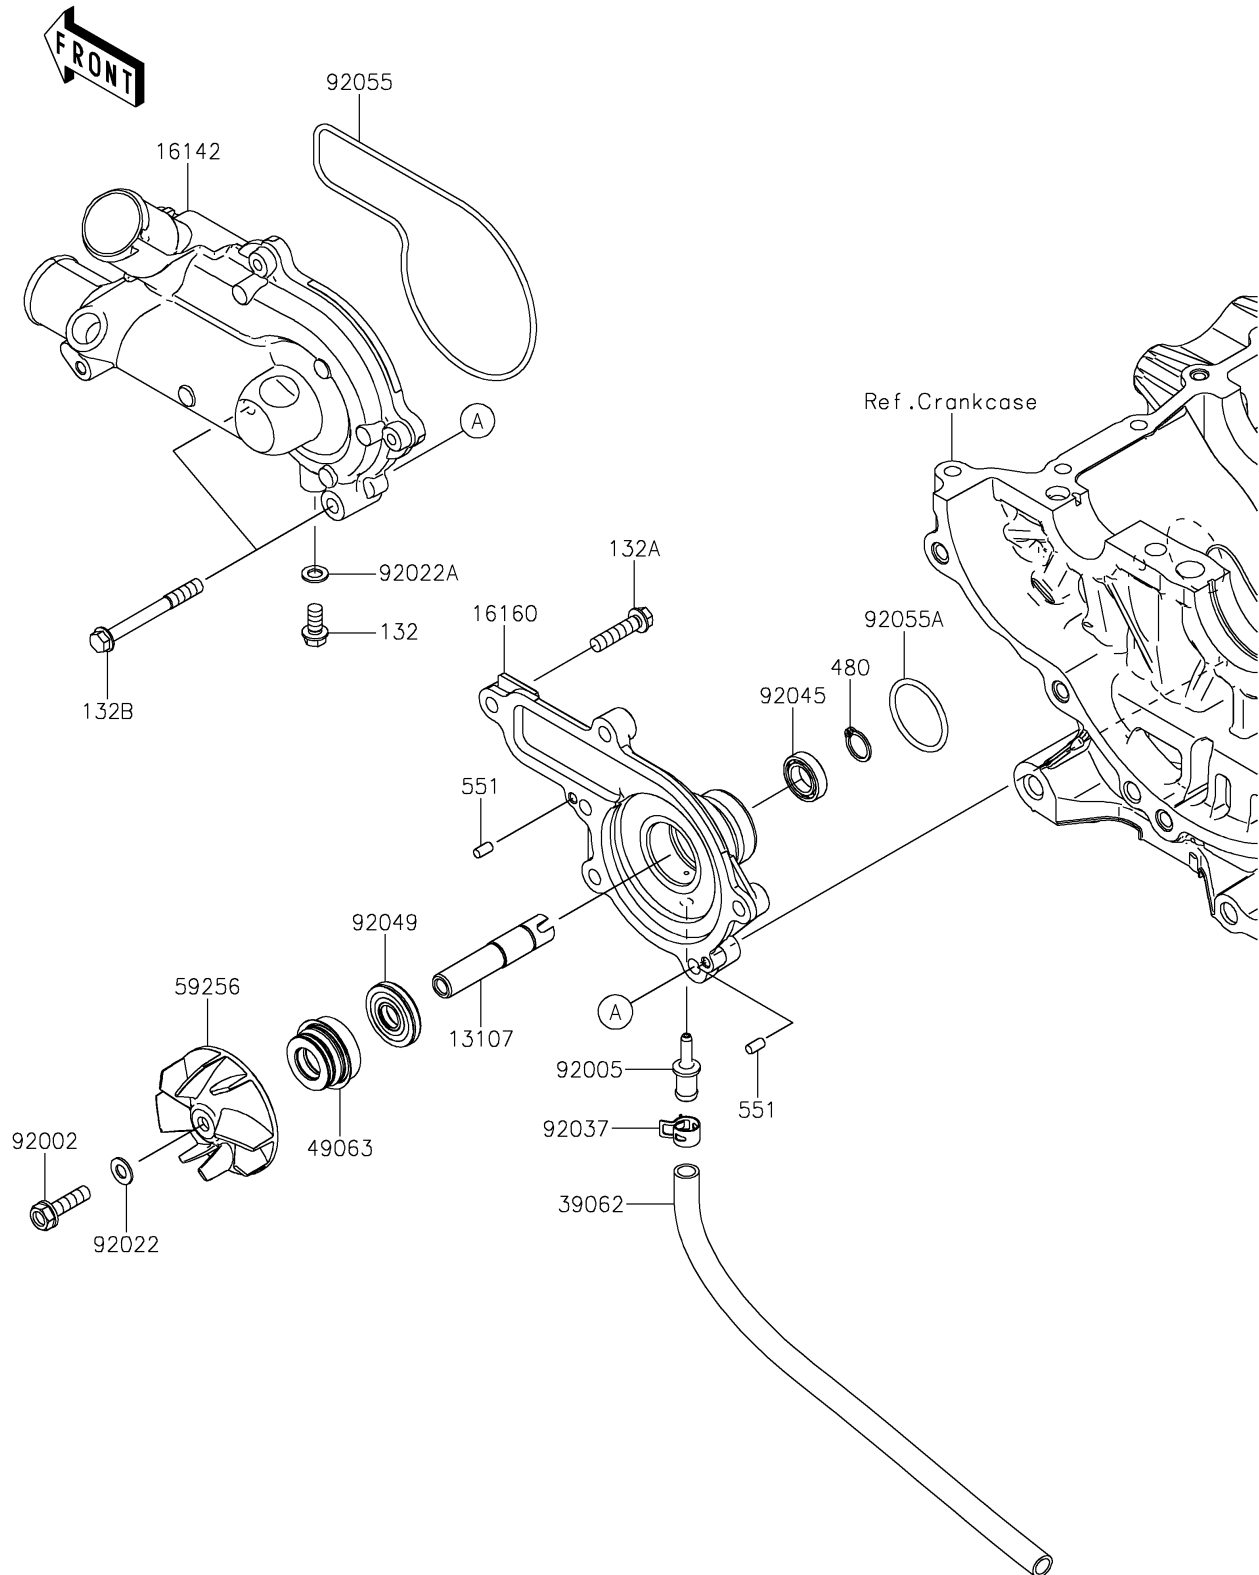

2025 MULE PRO-FXT 1000 LE

PARTS DIAGRAM

Water Pump

E3031

2025 MULE PRO-FXT 1000 LE

PARTS LIST

Water Pump

ITEM NAME

PART NUMBER

QUANTITY
