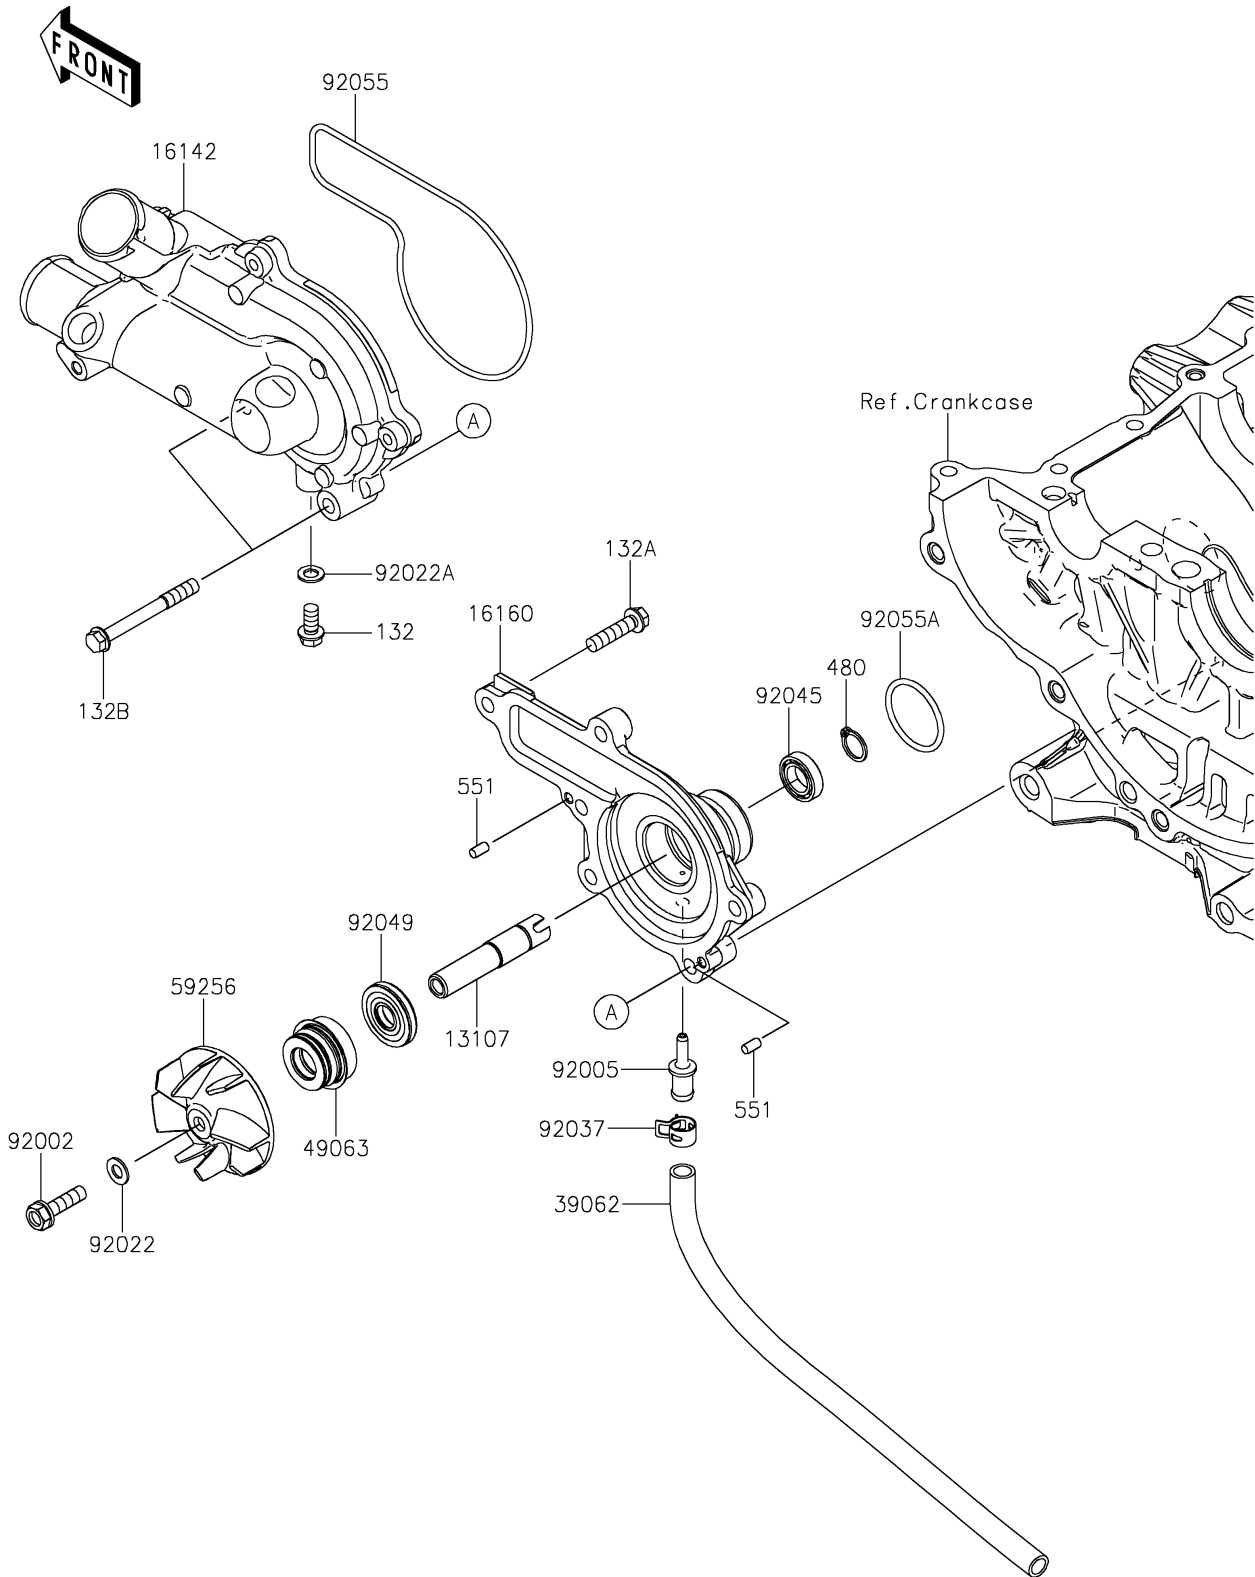

2024 MULE PRO-FXT™ 1000 LE

PARTS DIAGRAM

Water Pump

E3031

2024 MULE PRO-FXT™ 1000 LE

PARTS LIST

Water Pump

ITEM NAME	PART NUMBER	QUANTITY
SHAFT,WATER PUMP BODY (Ref # 13107)	13107-0894	1
COVER-PUMP (Ref # 16142)	16142-0763	1
BODY,WATER PUMP (Ref # 16160)	16160-0833	1
HOSE-COOLING,7.5X10.5X280 (Ref # 39062)	39062-1949	1
SEAL-MECHANICAL (Ref # 49063)	49063-1055	1
IMPELLER (Ref # 59256)	59256-0017	1
BOLT,6X22 (Ref # 92002)	92002-1154	1
FITTING (Ref # 92005)	92005-1482	1
WASHER,6.1X12X1 (Ref # 92022)	92022-077	1
WASHER,6.2X11X1 (Ref # 92022A)	92022-304	1
CLAMP (Ref # 92037)	92037-2113	1
BEARING-BALL,6801 (Ref # 92045)	92045-0971	1
SEAL-OIL (Ref # 92049)	92049-0778	1
RING-O,WATER PUMP COVER (Ref # 92055)	92055-0921	1
RING-O,28.7X2.4 (Ref # 92055A)	92055-0922	1
BOLT-FLANGED-SMALL,6X12 (Ref # 132)	132BA0612	1
BOLT-FLANGED-SMALL,6X25 (Ref # 132A)	132BA0625	4
BOLT-FLANGED-SMALL,6X55 (Ref # 132B)	132BA0655	2
CIRCLIP-TYPE-C,12MM (Ref # 480)	480J1200	1
PIN-DOWEL,4X8 (Ref # 551)	551A0408	2