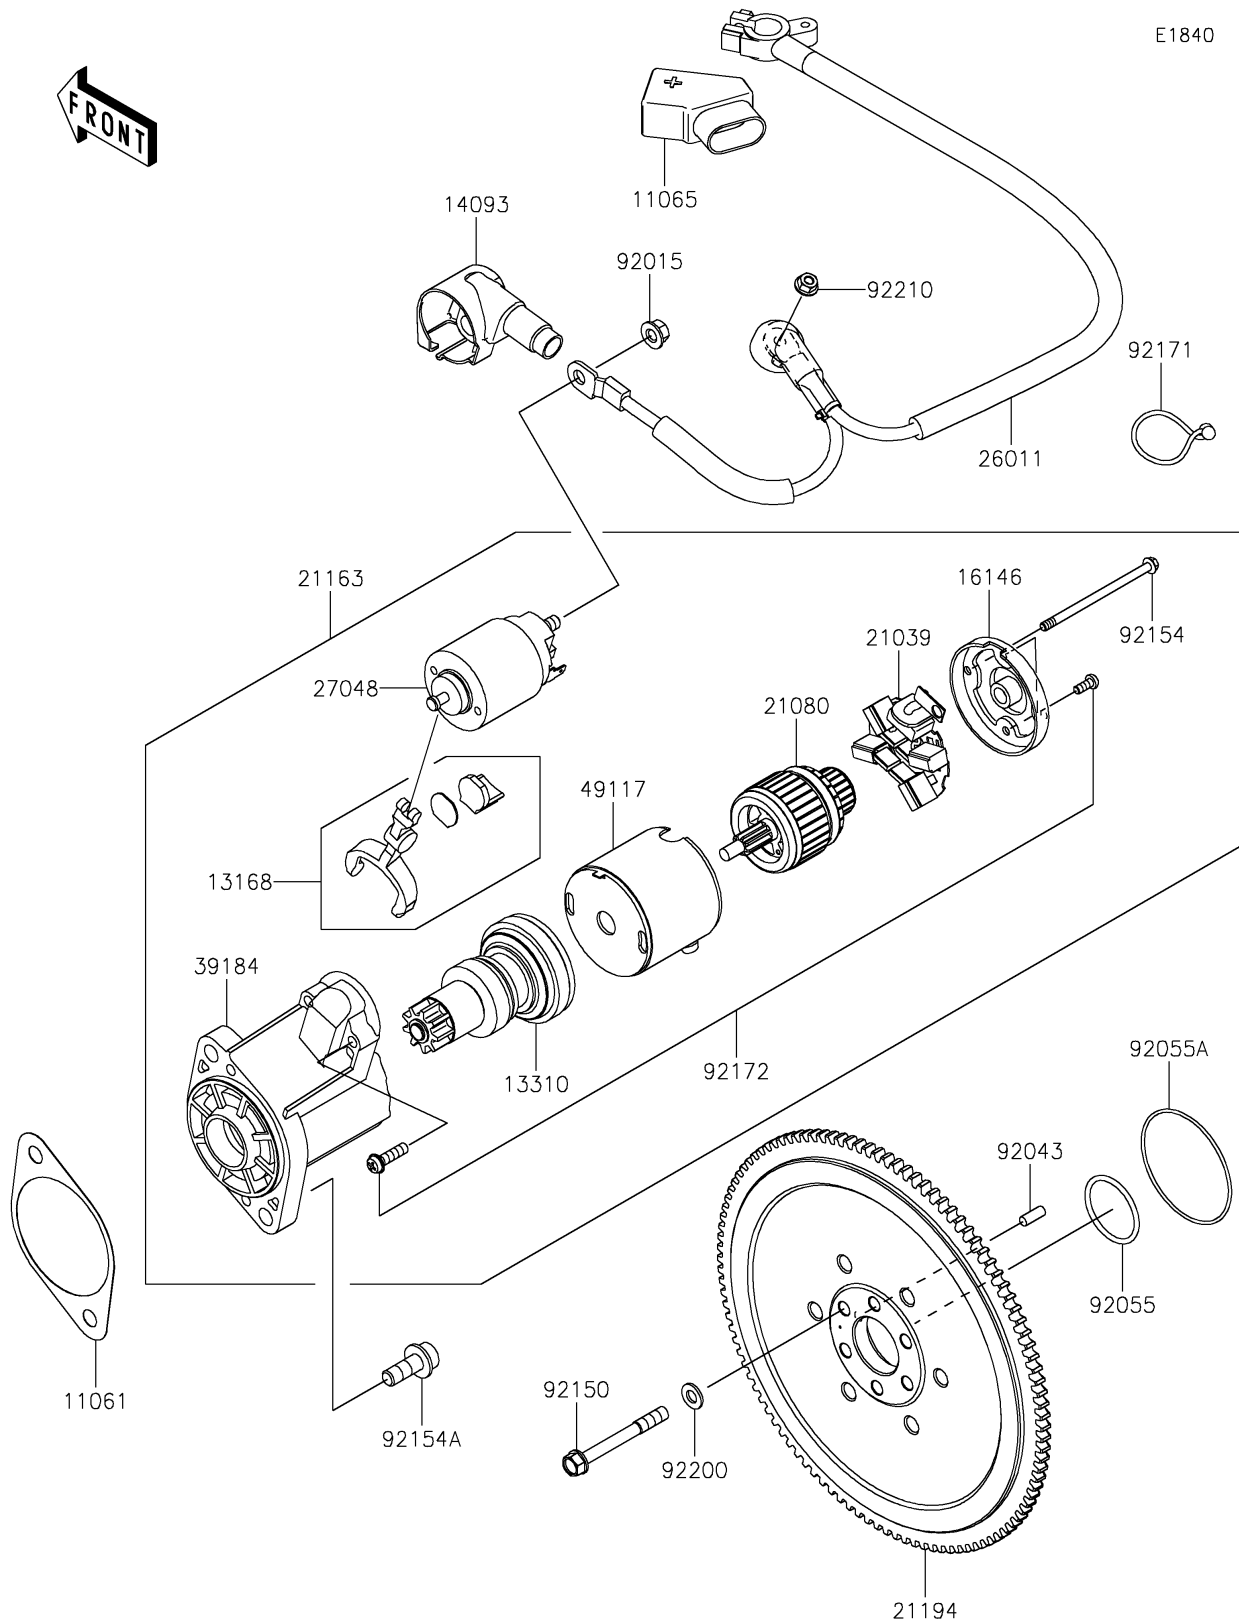

2026 MULE PRO-FXT™ 1000 LE

PARTS DIAGRAM

Starter Motor

2026 MULE PRO-FXT™ 1000 LE

PARTS LIST

Starter Motor

ITEM NAME	PART NUMBER	QUANTITY
GASKET,STARTER (Ref # 11061)	11061-1463	1
CAP (Ref # 11065)	11065-0850	1
LEVER (Ref # 13168)	13168-0935	1
SHAFT-ASSY (Ref # 13310)	13310-0577	1
COVER,STARTER LEAD WIRE (Ref # 14093)	14093-1523	1
COVER-ASSY (Ref # 16146)	16146-0733	1
BRUSH (Ref # 21039)	21039-0015	1
ARMATURE (Ref # 21080)	21080-0015	1
STARTER-ELECTRIC (Ref # 21163)	21163-0805	1
FLYWHEEL-COMP (Ref # 21194)	21194-0725	1
WIRE-LEAD,BATTERY-GENERATOR (Ref # 26011)	26011-2461	1
SWITCH-ASSY (Ref # 27048)	27048-0059	1
BRACKET-ASSY (Ref # 39184)	39184-0747	1
YOKE (Ref # 49117)	49117-0610	1
NUT,8MM (Ref # 92015)	92015-1402	1
PIN,6X16 (Ref # 92043)	92043-1690	1
RING-O,35.8X3.0 (Ref # 92055)	92055-1005	1
RING-O,70.2X74.0X1.90 (Ref # 92055A)	92055-1672	1
BOLT,8X70 (Ref # 92150)	92150-1483	6
BOLT,STARTER (Ref # 92154)	92154-7040	2
BOLT,SOCKET,10X25 (Ref # 92154A)	92154-7070	2
CLAMP (Ref # 92171)	92171-1185	1
SCREW (Ref # 92172)	92172-0770	1
WASHER,8.2X16X1.6 (Ref # 92200)	92200-0047	6
NUT,6MM (Ref # 92210)	92210-0188	1