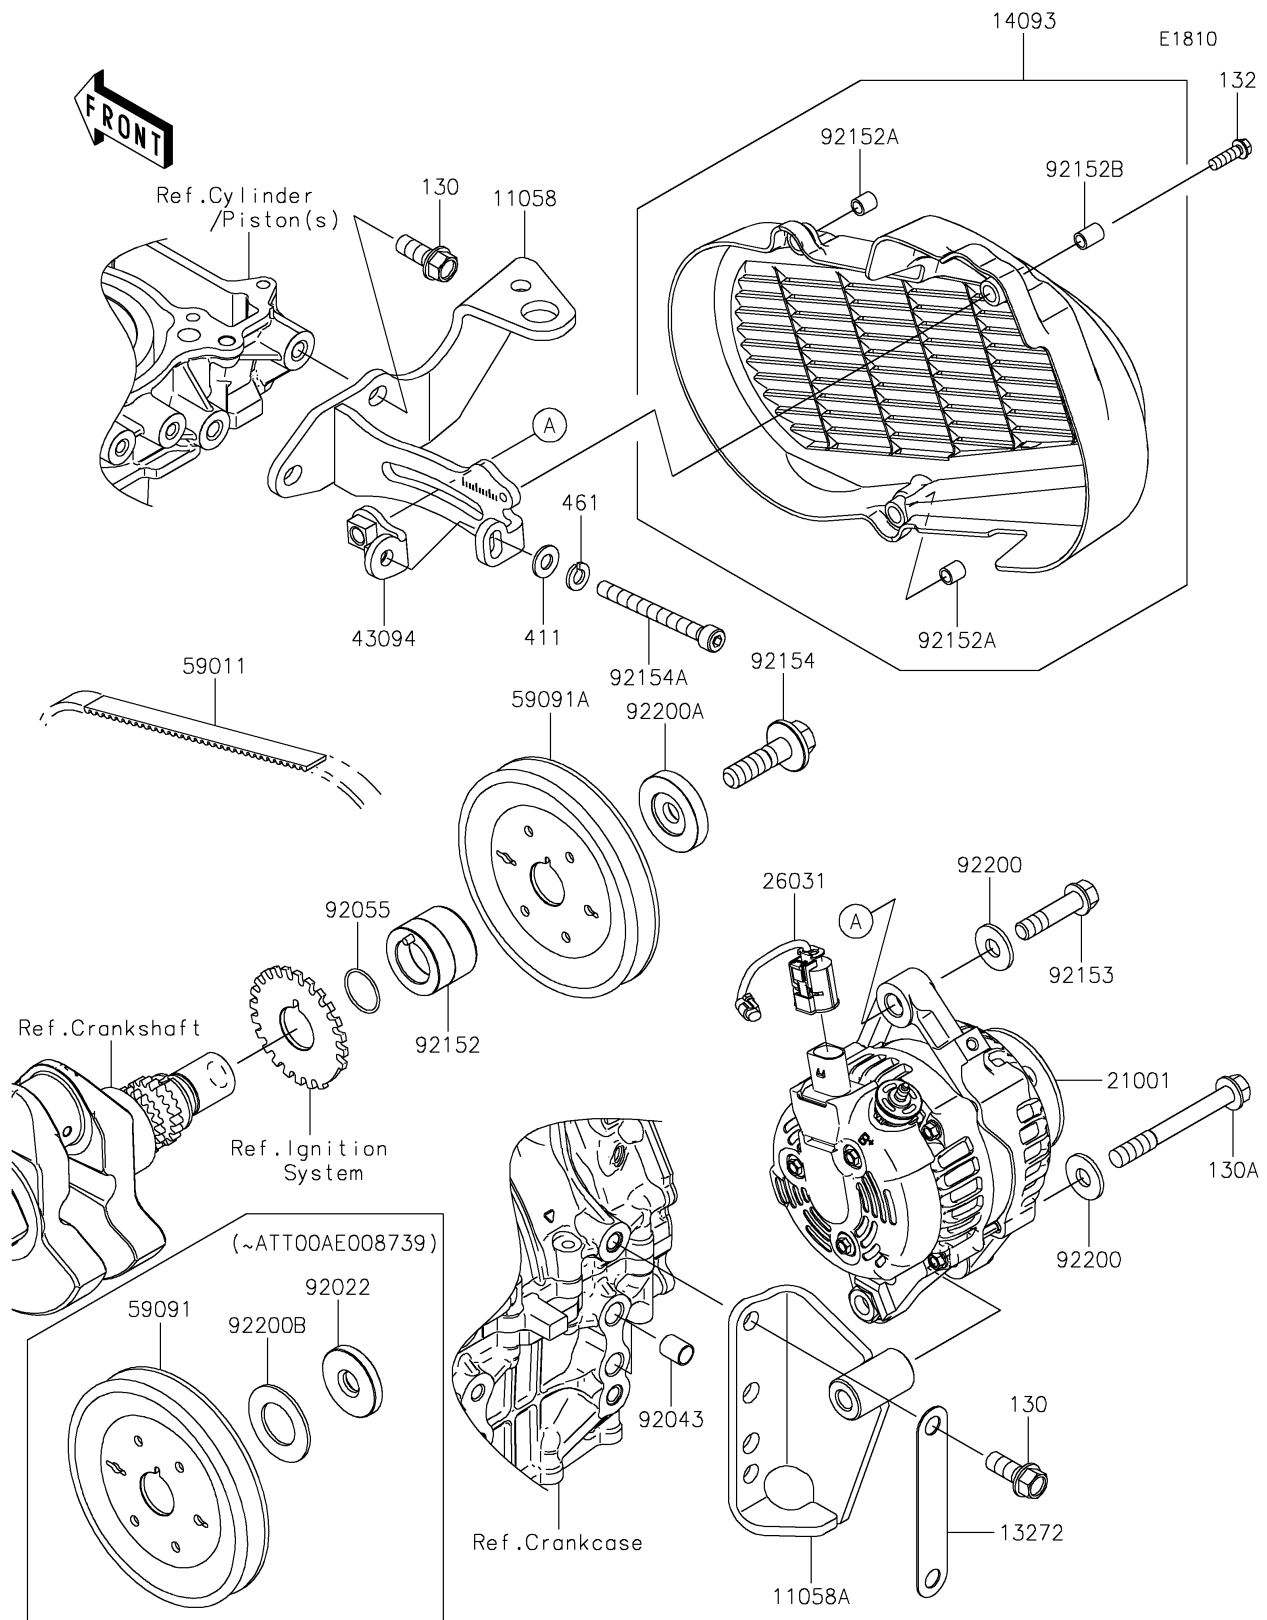

2025 MULE PRO-FXT 1000 LE

PARTS DIAGRAM

Generator

2025 MULE PRO-FXT 1000 LE

PARTS LIST

Generator

ITEM NAME	PART NUMBER	QUANTITY
BRACKET,GENERATOR UPPER (Ref # 11058)	11058-0328	1
BRACKET,GENERATOR LOWER (Ref # 11058A)	11058-0329	1
PLATE,GENERATOR LOWER (Ref # 13272)	13272-4113	1
COVER,GENERATOR (Ref # 14093)	14093-1393	1
GENERATOR (Ref # 21001)	21001-0687	1
HARNESS,GENERATOR (Ref # 26031)	26031-4001	1
ADJUSTER,GENERATOR (Ref # 43094)	43094-0014	1
BELT (Ref # 59011)	59011-0059	1
PULLEY (Ref # 59091)	59091-0018	1
PULLEY (Ref # 59091A)	59091-0019	1
WASHER,12X40X6 (Ref # 92022)	92022-1904	1
PIN,10.1X12X14 (Ref # 92043)	92043-4009	2
RING-O,21.5X1.5 (Ref # 92055)	92055-1293	1
COLLAR,PULLEY (Ref # 92152)	92152-2928	1
COLLAR (Ref # 92152A)	92152-2948	2
COLLAR (Ref # 92152B)	92152-2949	1
BOLT,FLANGED,10X42 (Ref # 92153)	92153-1957	1
BOLT-FLANGED,12X43 (Ref # 92154)	92154-7017	1
BOLT-SOCKET,8X80 (Ref # 92154A)	92154-7077	1
WASHER,11X26X2.6 (Ref # 92200)	92200-0352	2
WASHER (Ref # 92200A)	92200-2621	1
WASHER (Ref # 92200B)	92200-2633	1
BOLT-FLANGED (Ref # 130)	130CA1025	4
BOLT-FLANGED,10X85 (Ref # 130A)	130CA1085	1
BOLT-FLANGED-SMALL,6X20 (Ref # 132)	132BA0620	3
WASHER-PLAIN,8MM (Ref # 411)	411AA0800	1
WASHER-SPRING,8MM (Ref # 461)	461DA0800	1