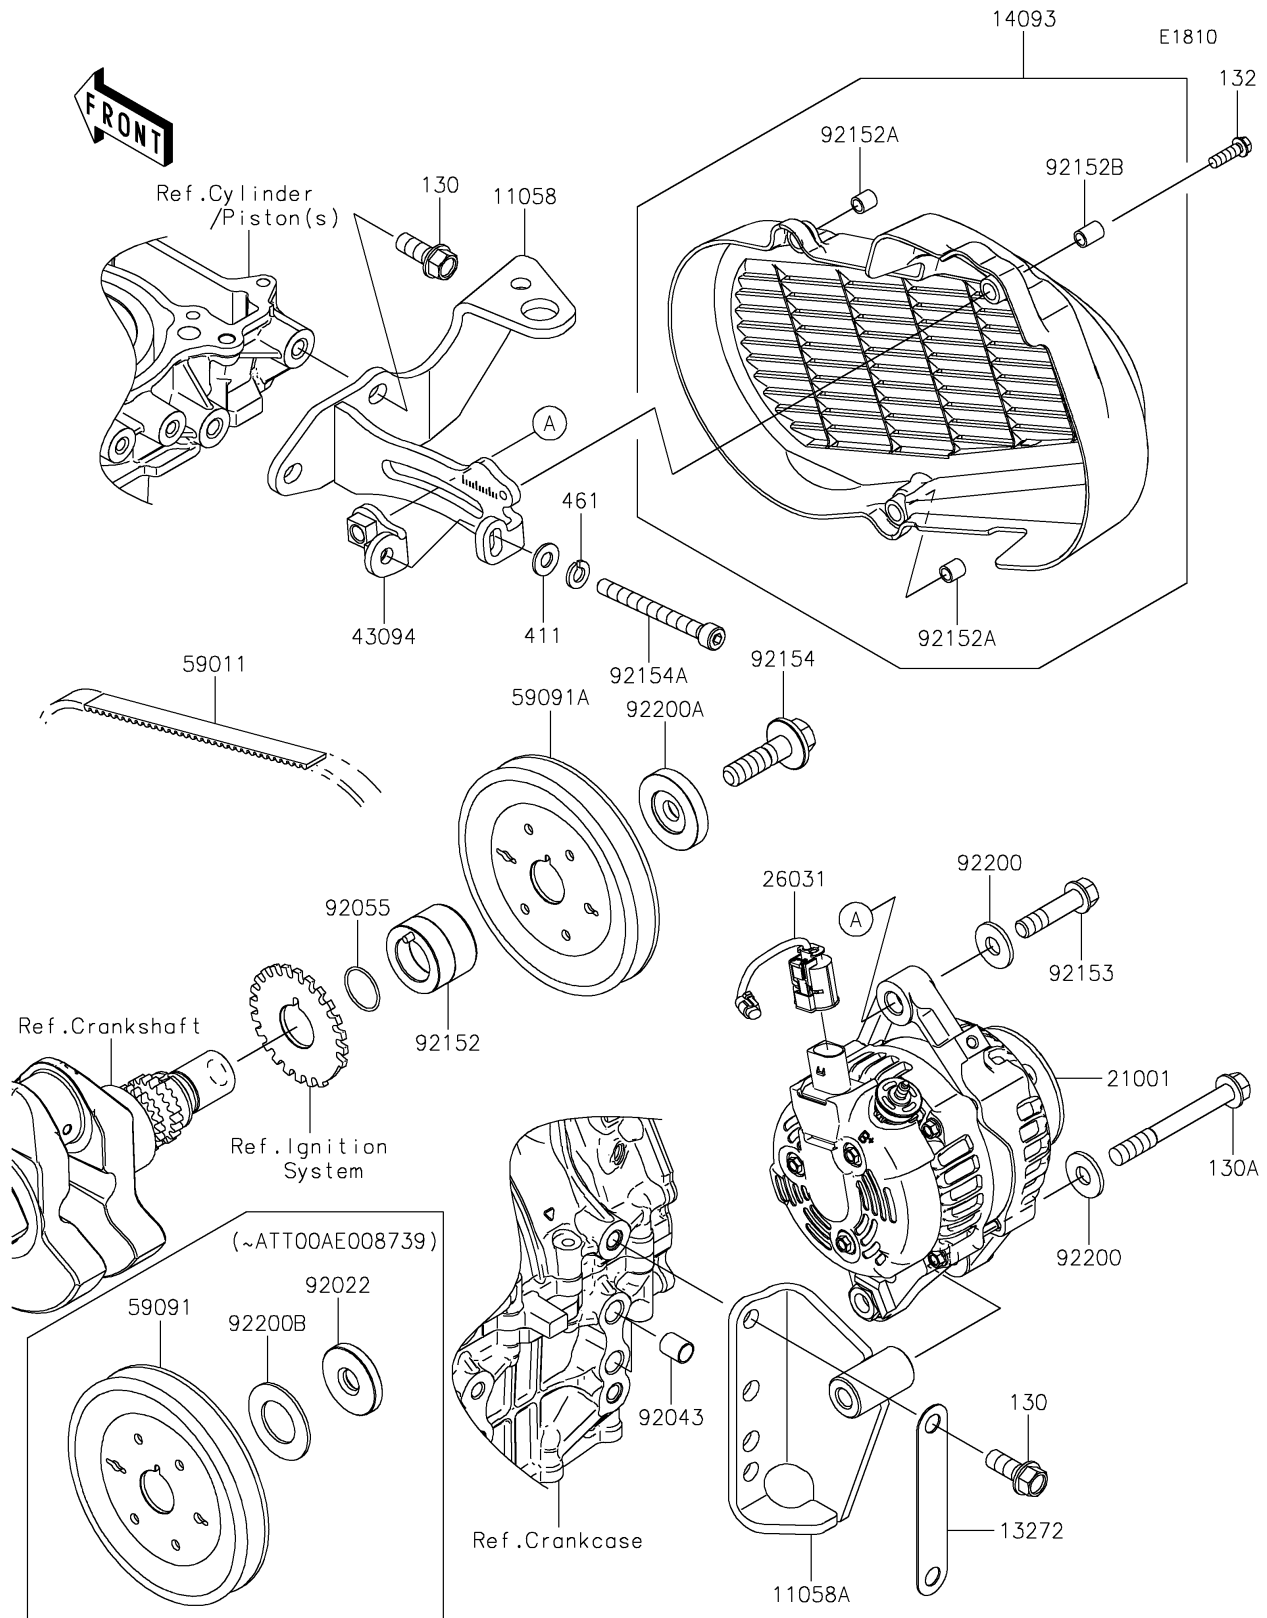

2024 MULE PRO-FXT™ 1000 LE

PARTS DIAGRAM

Generator

2024 MULE PRO-FXT™ 1000 LE

PARTS LIST

Generator

ITEM NAME	PART NUMBER	QUANTITY
BRACKET,GENERATOR UPPER (Ref # 11058)	11058-0328	1
BRACKET,GENERATOR LOWER (Ref # 11058A)	11058-0329	1
PLATE,GENERATOR LOWER (Ref # 13272)	13272-4113	1
COVER,GENERATOR (Ref # 14093)	14093-1393	1
GENERATOR (Ref # 21001)	21001-0687	1
HARNESS,GENERATOR (Ref # 26031)	26031-4001	1
ADJUSTER,GENERATOR (Ref # 43094)	43094-0014	1
BELT (Ref # 59011)	59011-0059	1
PULLEY (Ref # 59091)	59091-0018	1
PULLEY (Ref # 59091A)	59091-0019	1
WASHER,12X40X6 (Ref # 92022)	92022-1904	1
PIN,10.1X12X14 (Ref # 92043)	92043-4009	2
RING-O,21.5X1.5 (Ref # 92055)	92055-1293	1
COLLAR,PULLEY (Ref # 92152)	92152-2928	1
COLLAR (Ref # 92152A)	92152-2948	2
COLLAR (Ref # 92152B)	92152-2949	1
BOLT,FLANGED,10X42 (Ref # 92153)	92153-1957	1
BOLT-FLANGED,12X43 (Ref # 92154)	92154-7017	1
BOLT-SOCKET,8X80 (Ref # 92154A)	92154-7077	1
WASHER,11X26X2.6 (Ref # 92200)	92200-0352	2
WASHER (Ref # 92200A)	92200-2621	1
WASHER (Ref # 92200B)	92200-2633	1
BOLT-FLANGED (Ref # 130)	130CA1025	4
BOLT-FLANGED,10X85 (Ref # 130A)	130CA1085	1
BOLT-FLANGED-SMALL,6X20 (Ref # 132)	132BA0620	3
WASHER-PLAIN,8MM (Ref # 411)	411AA0800	1
WASHER-SPRING,8MM (Ref # 461)	461DA0800	1