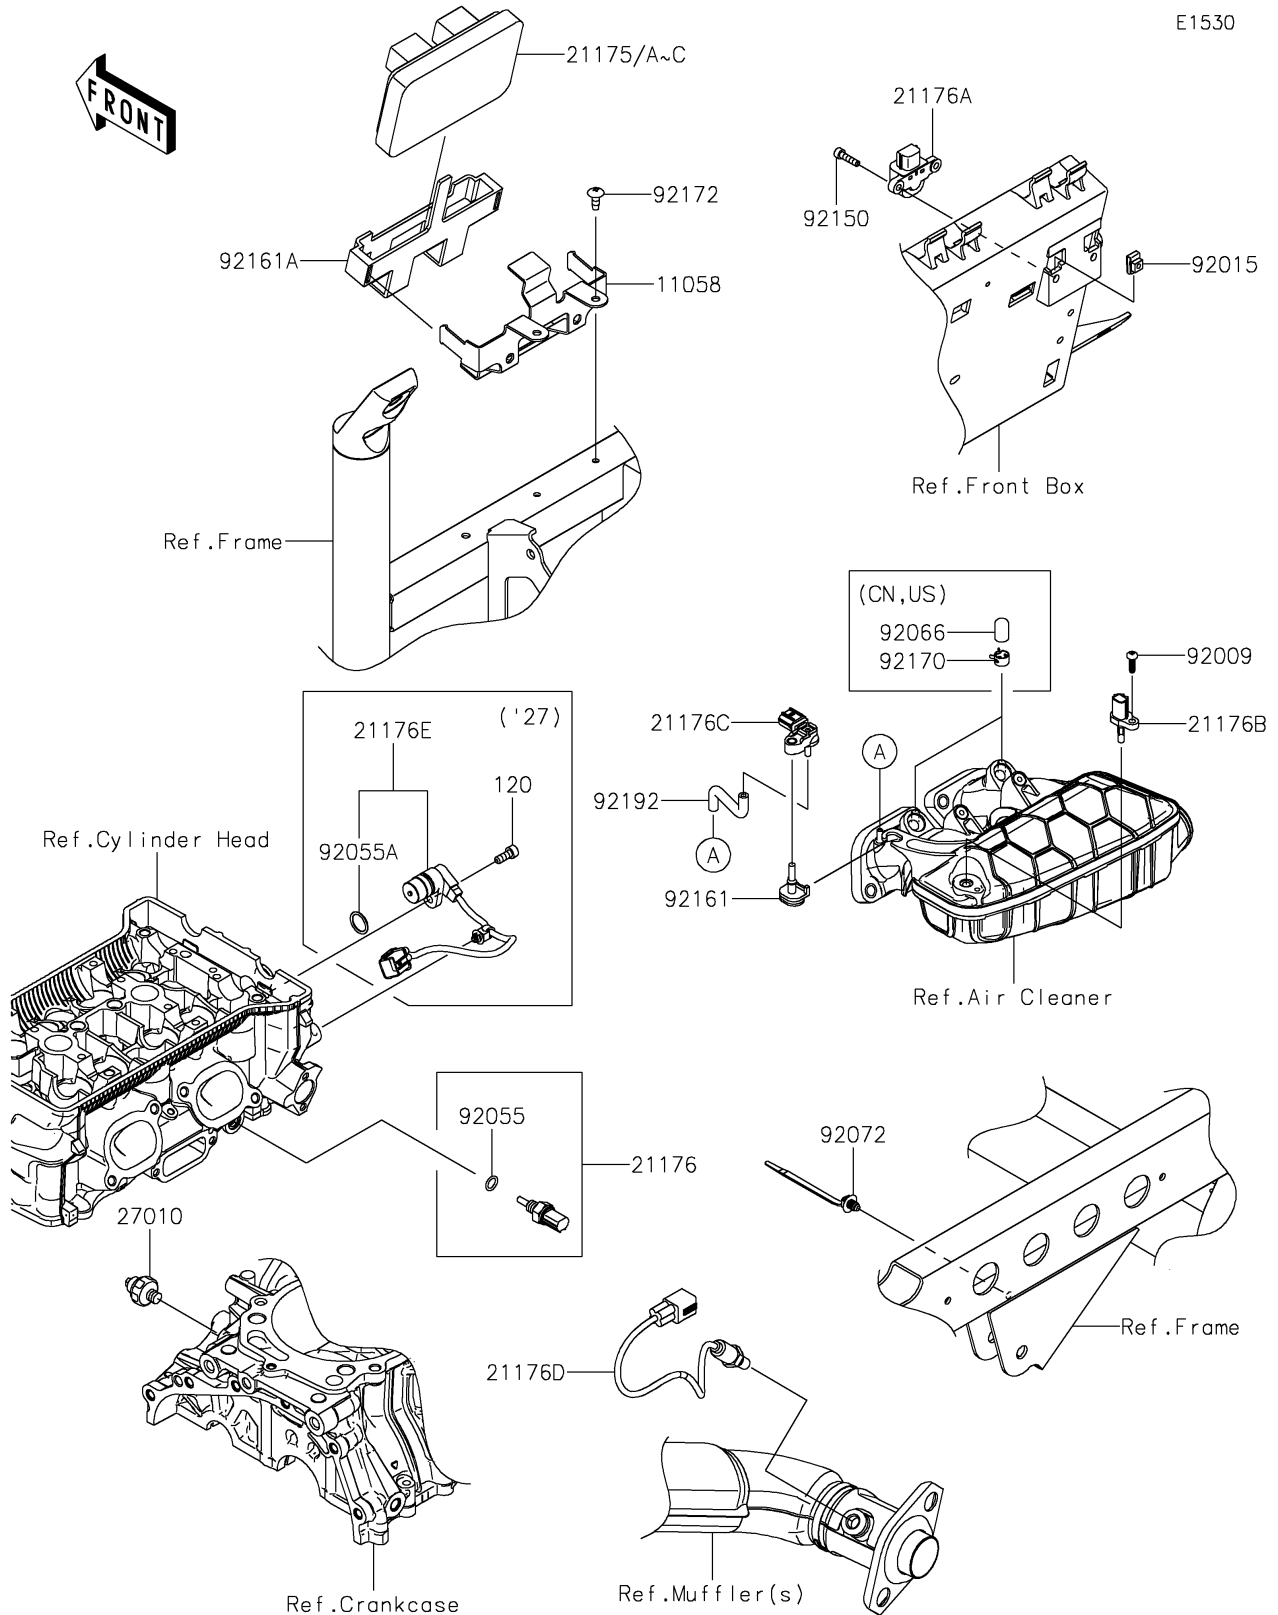

2025 MULE PRO-FXT 1000 LE

PARTS DIAGRAM

Fuel Injection

E1530

2025 MULE PRO-FXT 1000 LE

PARTS LIST

Fuel Injection

ITEM NAME	PART NUMBER	QUANTITY
BRACKET,ECU (Ref # 11058)	11058-0323	1
CONTROL UNIT-ELECTRONIC (Ref # 21175)	21175-1853	1
CONTROL UNIT-ELECTRONIC (Ref # 21175A)	21175-1877	1
SENSOR,WATER TEMP (Ref # 21176)	21176-0009	1
SENSOR,VEHICLE-DOWN (Ref # 21176A)	21176-0026	1
SENSOR,AIR TEMPERATURE (Ref # 21176B)	21176-0048	1
SENSOR,PRESSURE (Ref # 21176C)	21176-0906	1
SENSOR,OXYGEN (Ref # 21176D)	21176-1192	1
SWITCH,OIL PRESSURE (Ref # 27010)	27010-1313	1
SCREW,TAPPING,5X16 (Ref # 92009)	92009-1264	1
NUT,5MM (Ref # 92015)	92015-1627	2
RING-O,9.5X1.9 (Ref # 92055)	92055-0016	1
PLUG (Ref # 92066)	92066-0862	2
BAND,OS170-FT7(BLACK) (Ref # 92072)	92072-1414	1
BOLT,SOCKET,5X20 (Ref # 92150)	92150-1019	2
DAMPER (Ref # 92161)	92161-0673	1
DAMPER,ECU (Ref # 92161A)	92161-2481	1
CLAMP (Ref # 92170)	92170-2043	2
SCREW,TAPPING,6X16 (Ref # 92172)	92172-0739	2
TUBE (Ref # 92192)	92192-2633	1