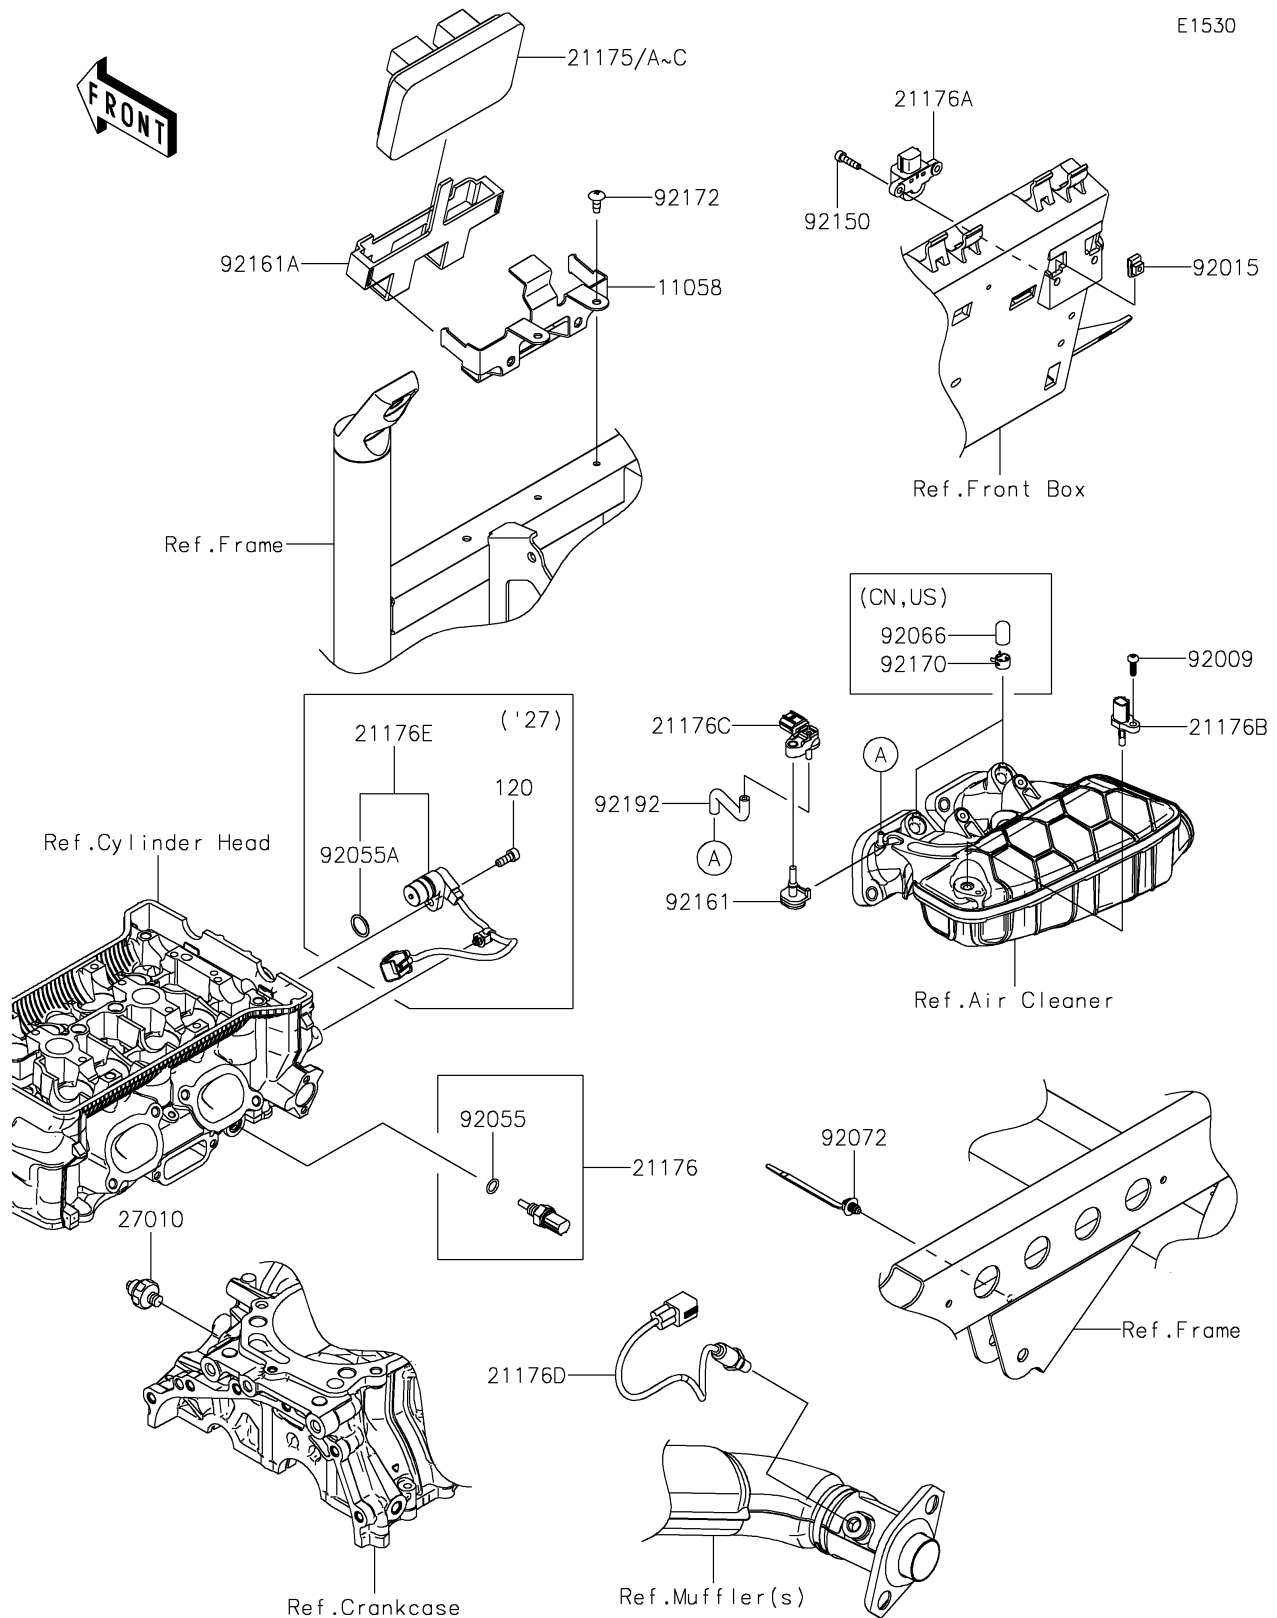

2024 MULE PRO-FXT™ 1000 LE

PARTS DIAGRAM

Fuel Injection

E1530

2024 MULE PRO-FXT™ 1000 LE

PARTS LIST

Fuel Injection

ITEM NAME	PART NUMBER	QUANTITY
BRACKET,ECU (Ref # 11058)	11058-0323	1
CONTROL UNIT-ELECTRONIC (Ref # 21175)	21175-1853	1
CONTROL UNIT-ELECTRONIC (Ref # 21175A)	21175-1877	1
SENSOR,WATER TEMP (Ref # 21176)	21176-0009	1
SENSOR,VEHICLE-DOWN (Ref # 21176A)	21176-0026	1
SENSOR,AIR TEMPERATURE (Ref # 21176B)	21176-0048	1
SENSOR,PRESSURE (Ref # 21176C)	21176-0906	1
SENSOR,OXYGEN (Ref # 21176D)	21176-1192	1
SWITCH,OIL PRESSURE (Ref # 27010)	27010-1313	1
SCREW,TAPPING,5X16 (Ref # 92009)	92009-1264	1
NUT,5MM (Ref # 92015)	92015-1627	2
RING-O,9.5X1.9 (Ref # 92055)	92055-0016	1
PLUG (Ref # 92066)	92066-0862	2
BAND,OS170-FT7(BLACK) (Ref # 92072)	92072-1414	1
BOLT,SOCKET,5X20 (Ref # 92150)	92150-1019	2
DAMPER (Ref # 92161)	92161-0673	1
DAMPER,ECU (Ref # 92161A)	92161-2481	1
CLAMP (Ref # 92170)	92170-2043	2
SCREW,TAPPING,6X16 (Ref # 92172)	92172-0739	2
TUBE (Ref # 92192)	92192-2633	1