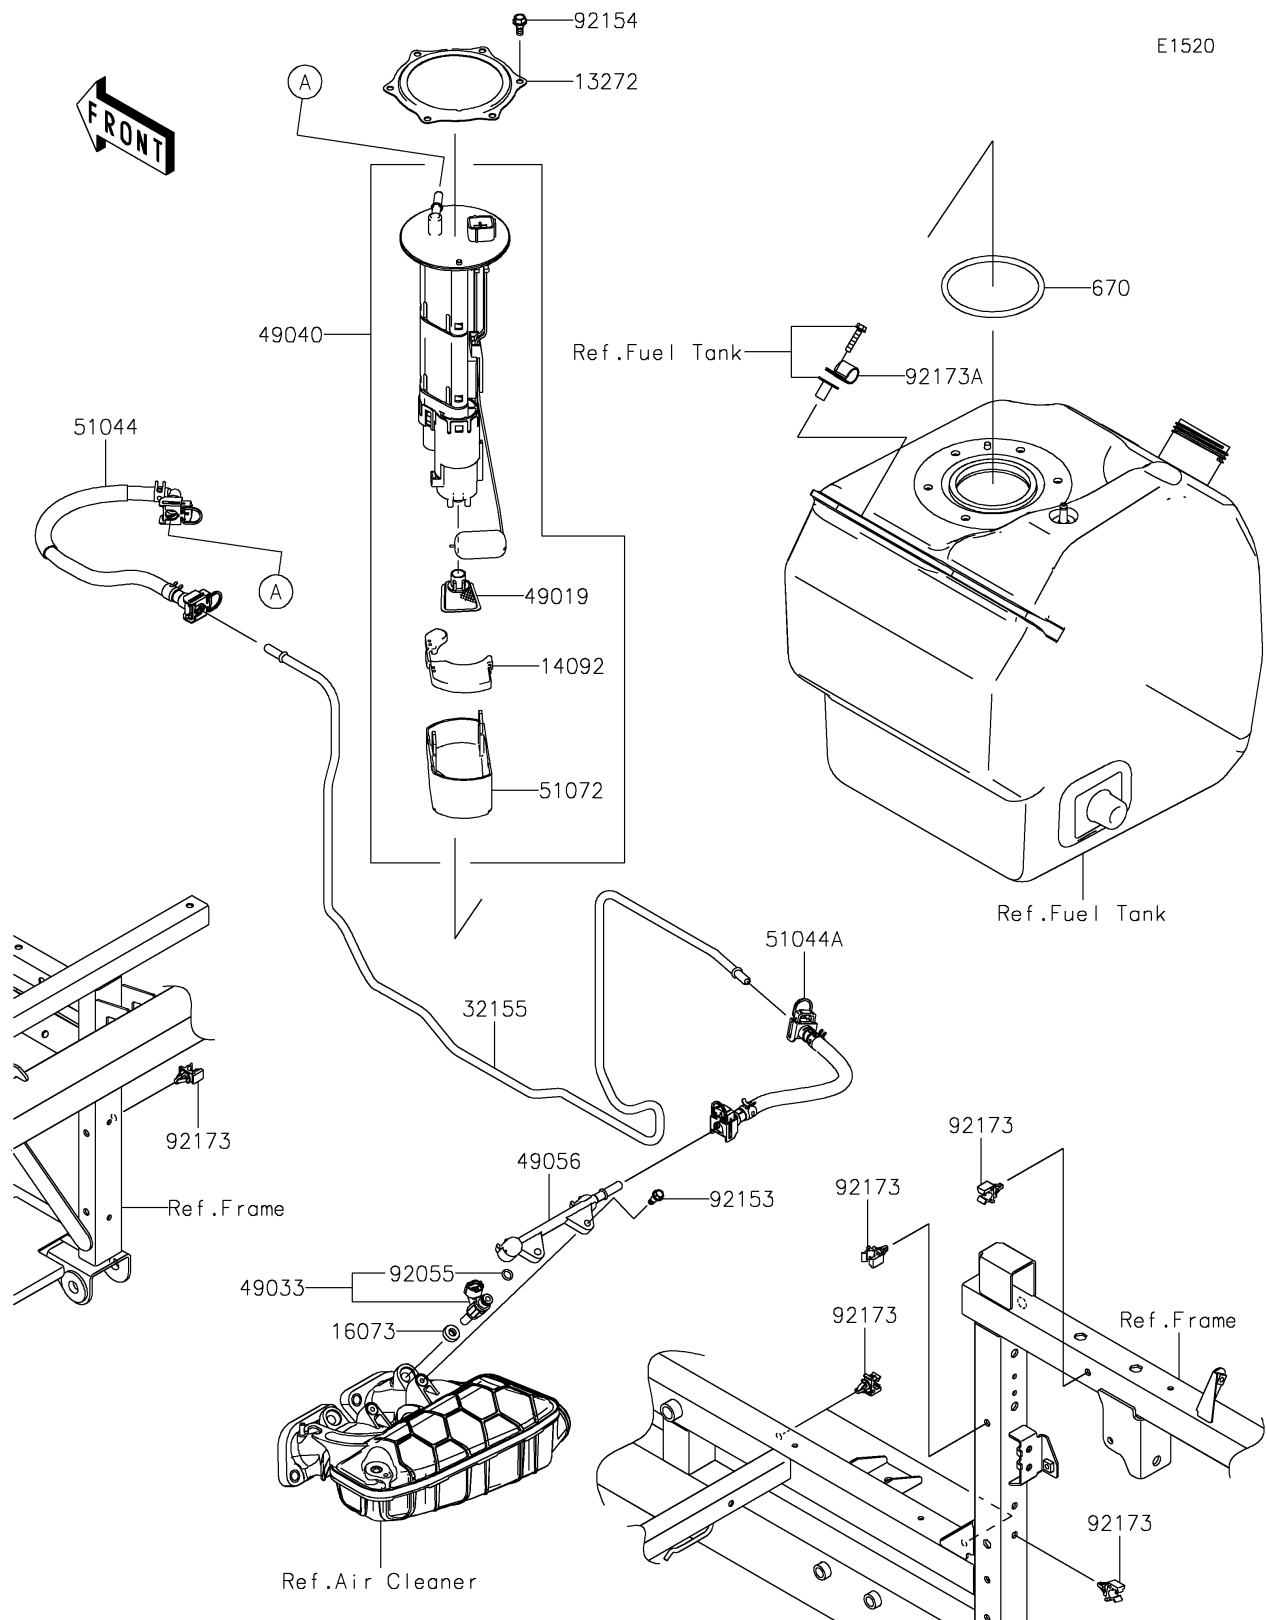

2026 MULE PRO-FXT™ 1000 LE

PARTS DIAGRAM

Fuel Pump

2026 MULE PRO-FXT™ 1000 LE

PARTS LIST

Fuel Pump

ITEM NAME	PART NUMBER	QUANTITY
PLATE (Ref # 13272)	13272-2500	1
COVER (Ref # 14092)	14092-1044	1
INSULATOR (Ref # 16073)	16073-0129	2
PIPE,FUEL (Ref # 32155)	32155-7380	1
FILTER-FUEL (Ref # 49019)	49019-0013	1
NOZZLE-INJECTION (Ref # 49033)	49033-0040	2
PUMP-FUEL (Ref # 49040)	49040-0832	1
PIPE-INJECTION (Ref # 49056)	49056-0566	1
TUBE-ASSY,TANK-PIPE (Ref # 51044)	51044-1260	1
TUBE-ASSY,PIPE-ENGINE (Ref # 51044A)	51044-1261	1
CHAMBER-FUEL (Ref # 51072)	51072-0003	1
RING-O,INJECTION NOZZLE (Ref # 92055)	92055-0937	2
BOLT,FLANGED,5MM (Ref # 92153)	92153-0361	2
BOLT,FUEL PUMP (Ref # 92154)	92154-1326	6
CLAMP,FUEL PIPE (Ref # 92173)	92173-1213	6
CLAMP (Ref # 92173A)	92173-2551	1
O RING (Ref # 670)	670E5090	1