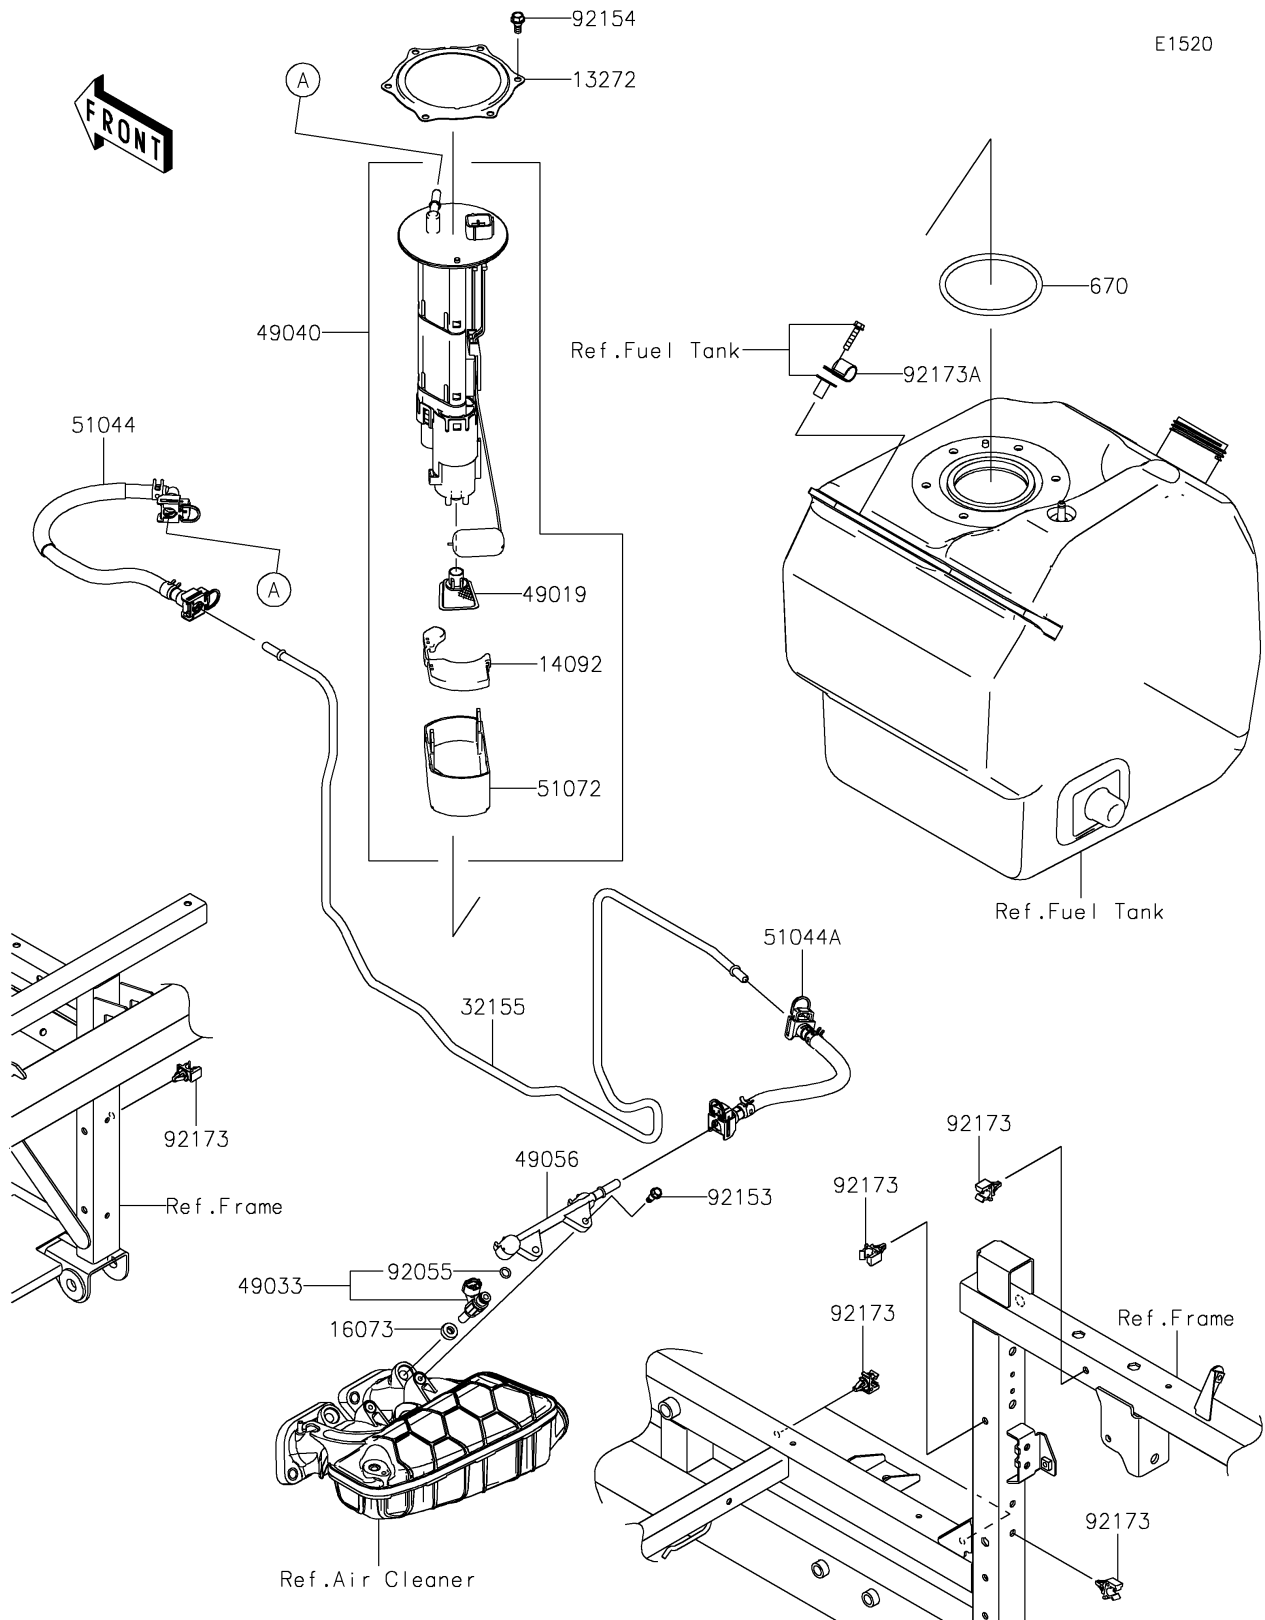

2025 MULE PRO-FXT 1000 LE

PARTS DIAGRAM

Fuel Pump

2025 MULE PRO-FXT 1000 LE

PARTS LIST

Fuel Pump

ITEM NAME	PART NUMBER	QUANTITY
PLATE (Ref # 13272)	13272-2500	1
COVER (Ref # 14092)	14092-1044	1
INSULATOR (Ref # 16073)	16073-0129	2
PIPE,FUEL (Ref # 32155)	32155-7380	1
FILTER-FUEL (Ref # 49019)	49019-0013	1
NOZZLE-INJECTION (Ref # 49033)	49033-0040	2
PUMP-FUEL (Ref # 49040)	49040-0832	1
PIPE-INJECTION (Ref # 49056)	49056-0566	1
TUBE-ASSY,TANK-PIPE (Ref # 51044)	51044-1260	1
TUBE-ASSY,PIPE-ENGINE (Ref # 51044A)	51044-1261	1
CHAMBER-FUEL (Ref # 51072)	51072-0003	1
RING-O,INJECTION NOZZLE (Ref # 92055)	92055-0937	2
BOLT,FLANGED,5MM (Ref # 92153)	92153-0361	2
BOLT,FUEL PUMP (Ref # 92154)	92154-1326	6
CLAMP,FUEL PIPE (Ref # 92173)	92173-1213	6
CLAMP (Ref # 92173A)	92173-2551	1
O RING (Ref # 670)	670E5090	1