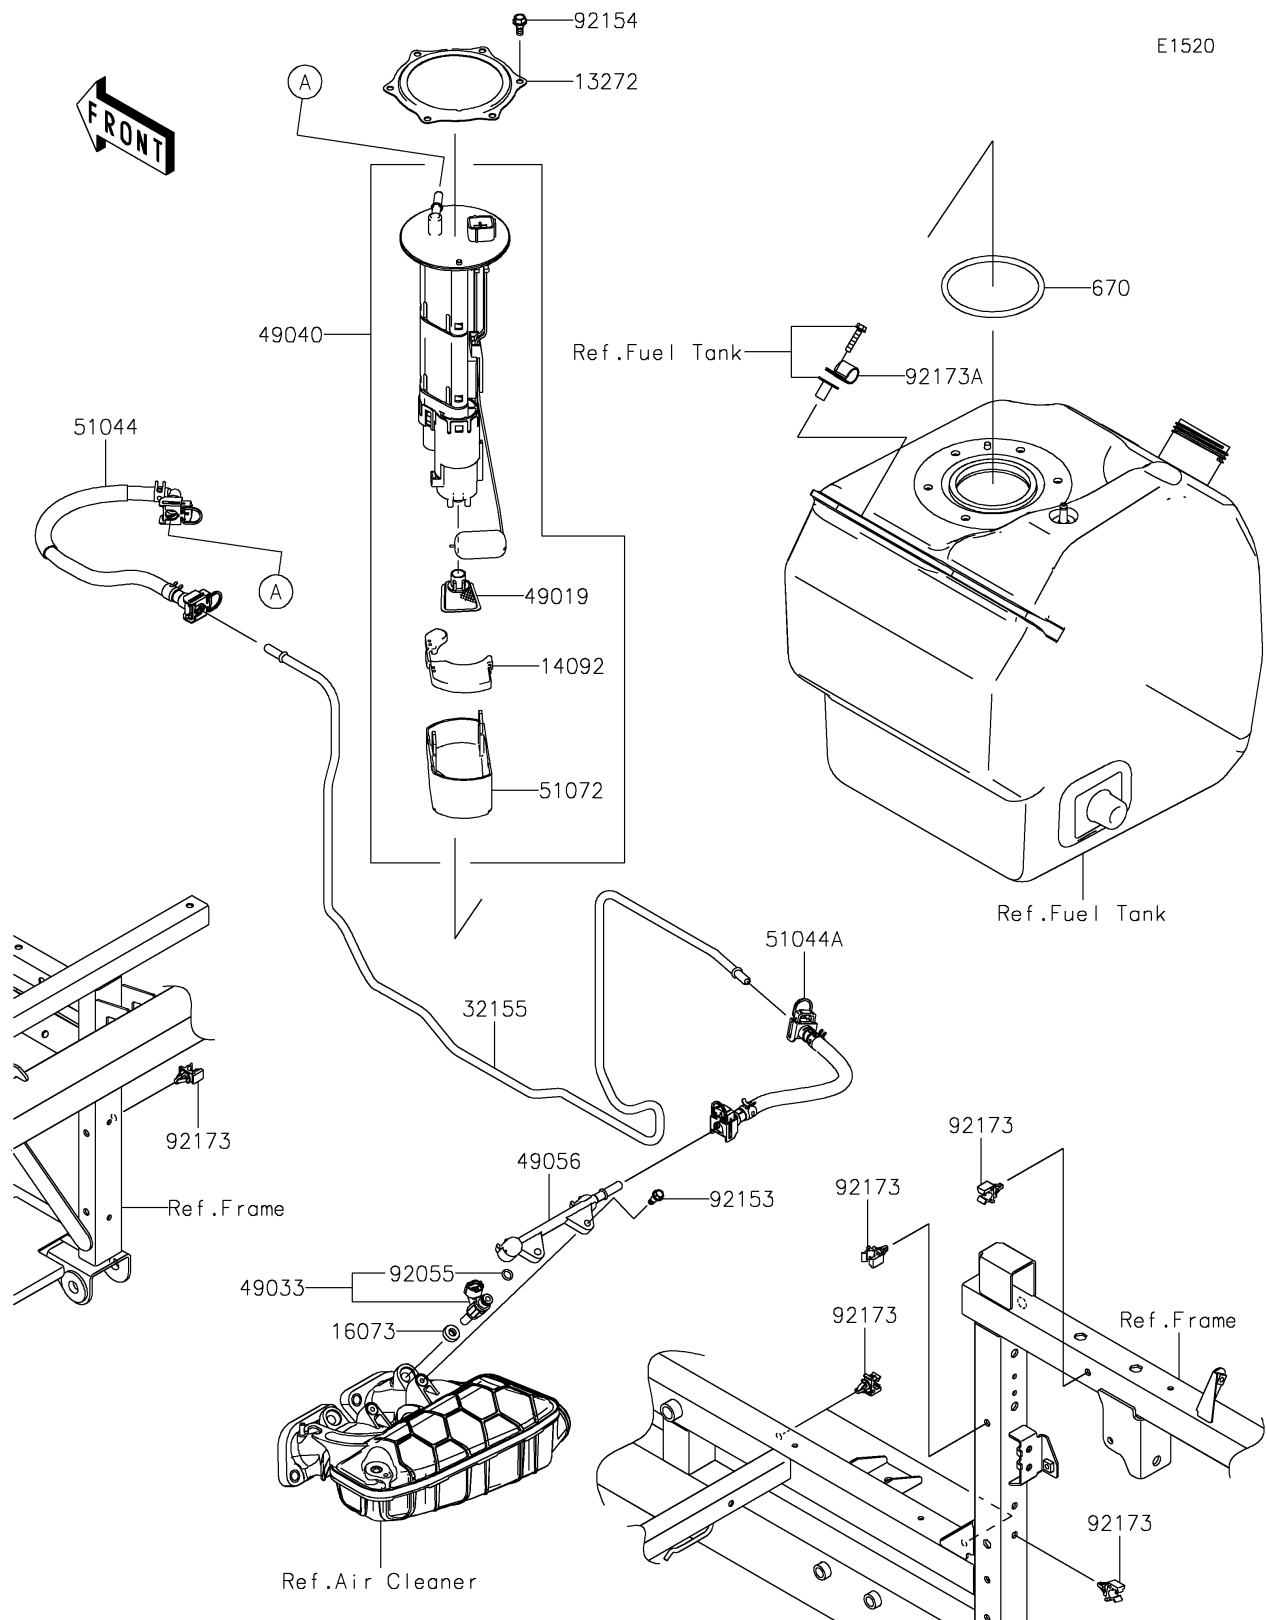

2024 MULE PRO-FXT™ 1000 LE

PARTS DIAGRAM

Fuel Pump

2024 MULE PRO-FXT™ 1000 LE

PARTS LIST

Fuel Pump

ITEM NAME	PART NUMBER	QUANTITY
PLATE (Ref # 13272)	13272-2500	1
COVER (Ref # 14092)	14092-1044	1
INSULATOR (Ref # 16073)	16073-0129	2
PIPE,FUEL (Ref # 32155)	32155-7380	1
FILTER-FUEL (Ref # 49019)	49019-0013	1
NOZZLE-INJECTION (Ref # 49033)	49033-0040	2
PUMP-FUEL (Ref # 49040)	49040-0832	1
PIPE-INJECTION (Ref # 49056)	49056-0566	1
TUBE-ASSY,TANK-PIPE (Ref # 51044)	51044-1260	1
TUBE-ASSY,PIPE-ENGINE (Ref # 51044A)	51044-1261	1
CHAMBER-FUEL (Ref # 51072)	51072-0003	1
RING-O,INJECTION NOZZLE (Ref # 92055)	92055-0937	2
BOLT,FLANGED,5MM (Ref # 92153)	92153-0361	2
BOLT,FUEL PUMP (Ref # 92154)	92154-1326	6
CLAMP,FUEL PIPE (Ref # 92173)	92173-1213	6
CLAMP (Ref # 92173A)	92173-2551	1
O RING (Ref # 670)	670E5090	1