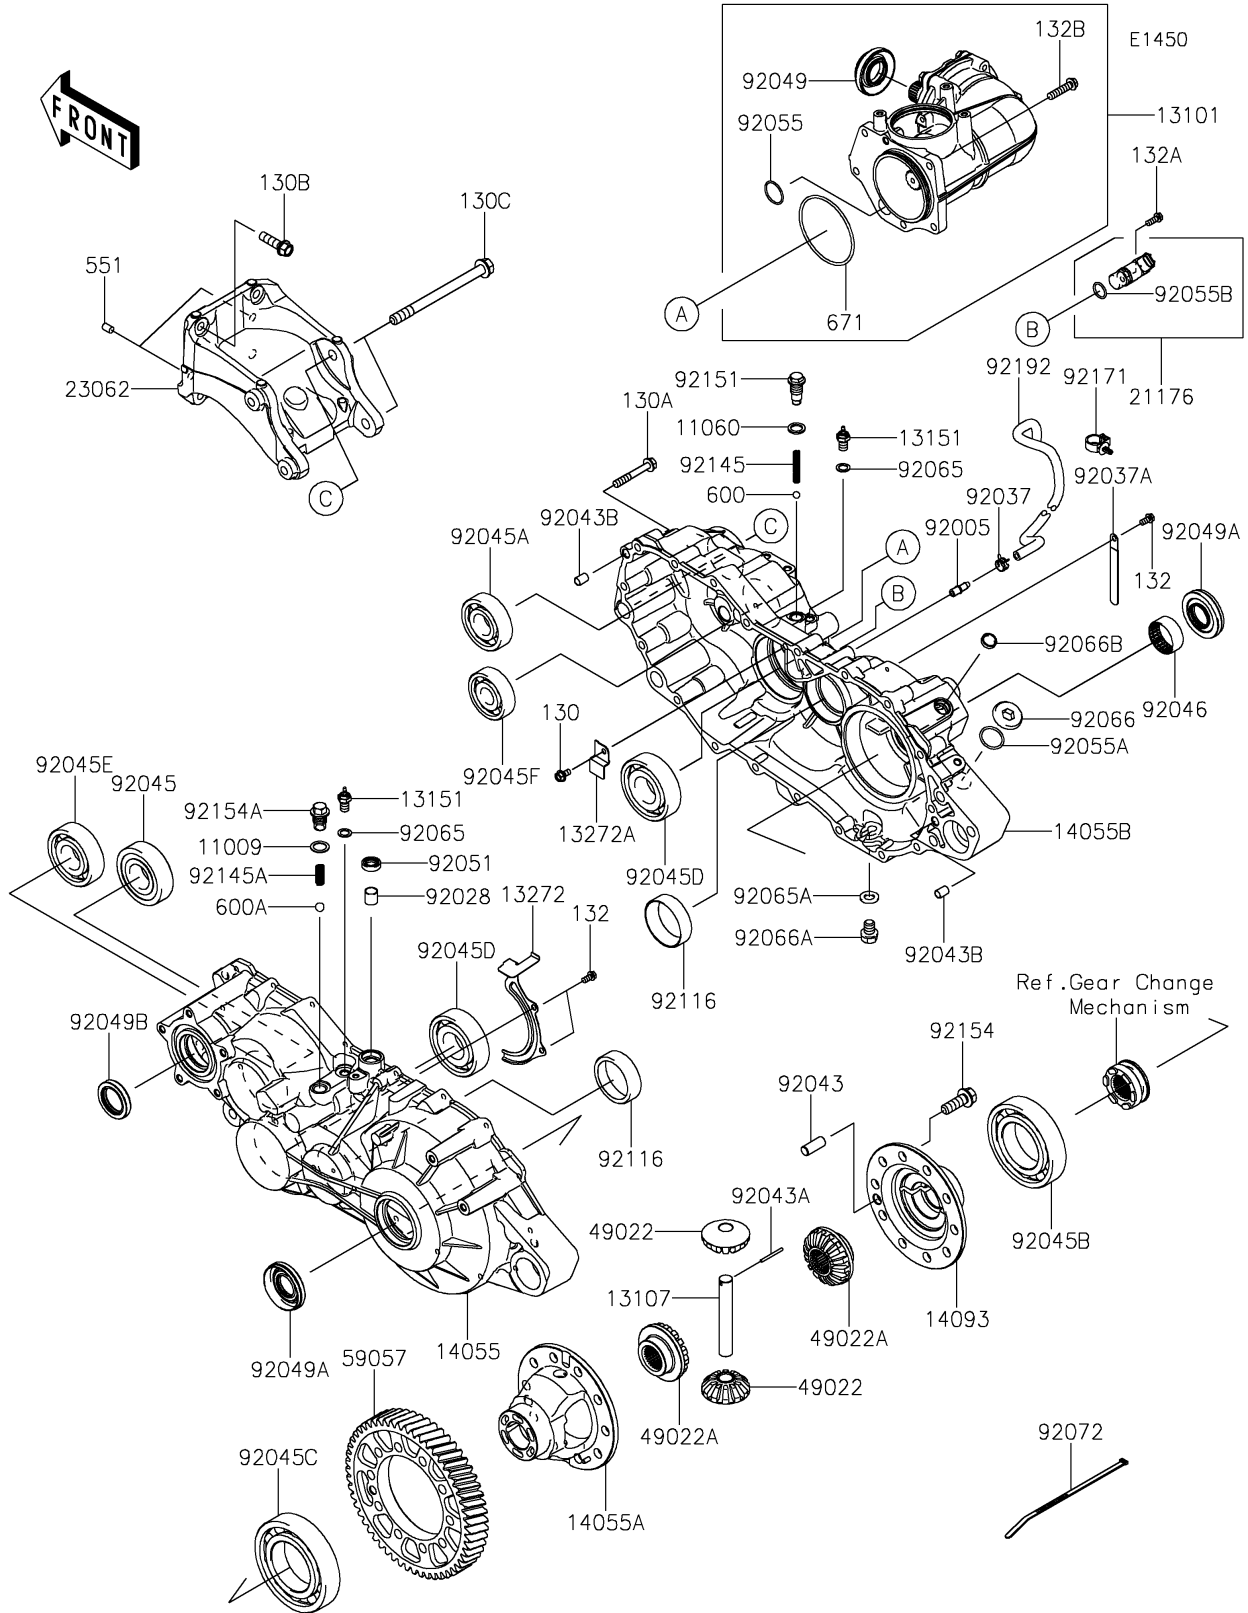

2026 MULE PRO-FXT™ 1000 LE

PARTS DIAGRAM

Gear Box

2026 MULE PRO-FXT™ 1000 LE

PARTS LIST

Gear Box

ITEM NAME	PART NUMBER	QUANTITY
GASKET,15.5X22X1 (Ref # 11009)	11009-1008	1
GASKET,14X20X2 (Ref # 11060)	11060-1287	1
GEAR-ASSY,PARTICULAR (Ref # 13101)	13101-0636	1
SHAFT (Ref # 13107)	13107-0793	1
SWITCH-COMP,NEUTRAL (Ref # 13151)	13151-1080	2
PLATE (Ref # 13272)	13272-1624	1
PLATE (Ref # 13272A)	13272-4169	1
CASE-GEAR,LH (Ref # 14055)	14055-0608	1
CASE-GEAR,DIFF (Ref # 14055A)	14055-0614	1
CASE-GEAR,RH (Ref # 14055B)	14055-0665	1
COVER,DIFF (Ref # 14093)	14093-0048	1
SENSOR,ROTATION (Ref # 21176)	21176-0767	1
BRACKET-COMP (Ref # 23062)	23062-1391	1
GEAR-BEVEL,PINION,12T (Ref # 49022)	49022-0585	2
GEAR-BEVEL,OUTPUT,16T (Ref # 49022A)	49022-0589	2
GEAR-HELICAL,55T (Ref # 59057)	59057-0012	1
FITTING,BREATHER (Ref # 92005)	92005-1127	1
BUSHING (Ref # 92028)	92028-1347	1
CLAMP,TUBE (Ref # 92037)	92037-1505	1
CLAMP (Ref # 92037A)	92037-1993	1
PIN,DOWEL,12X30 (Ref # 92043)	92043-0789	1
PIN,DOWEL (Ref # 92043A)	92043-0806	1
PIN,DOWEL,10X14 (Ref # 92043B)	92043-1037	2
BEARING-BALL,63/32 (Ref # 92045)	92045-0764	1
BEARING-BALL,63/28 (Ref # 92045A)	92045-0765	1
BEARING-BALL,6212 (Ref # 92045B)	92045-0766	1
BEARING-BALL,6213 (Ref # 92045C)	92045-0767	1
BEARING-BALL,6307C3 (Ref # 92045D)	92045-0768	2
BEARING-BALL,63/32C3 (Ref # 92045E)	92045-1364	1