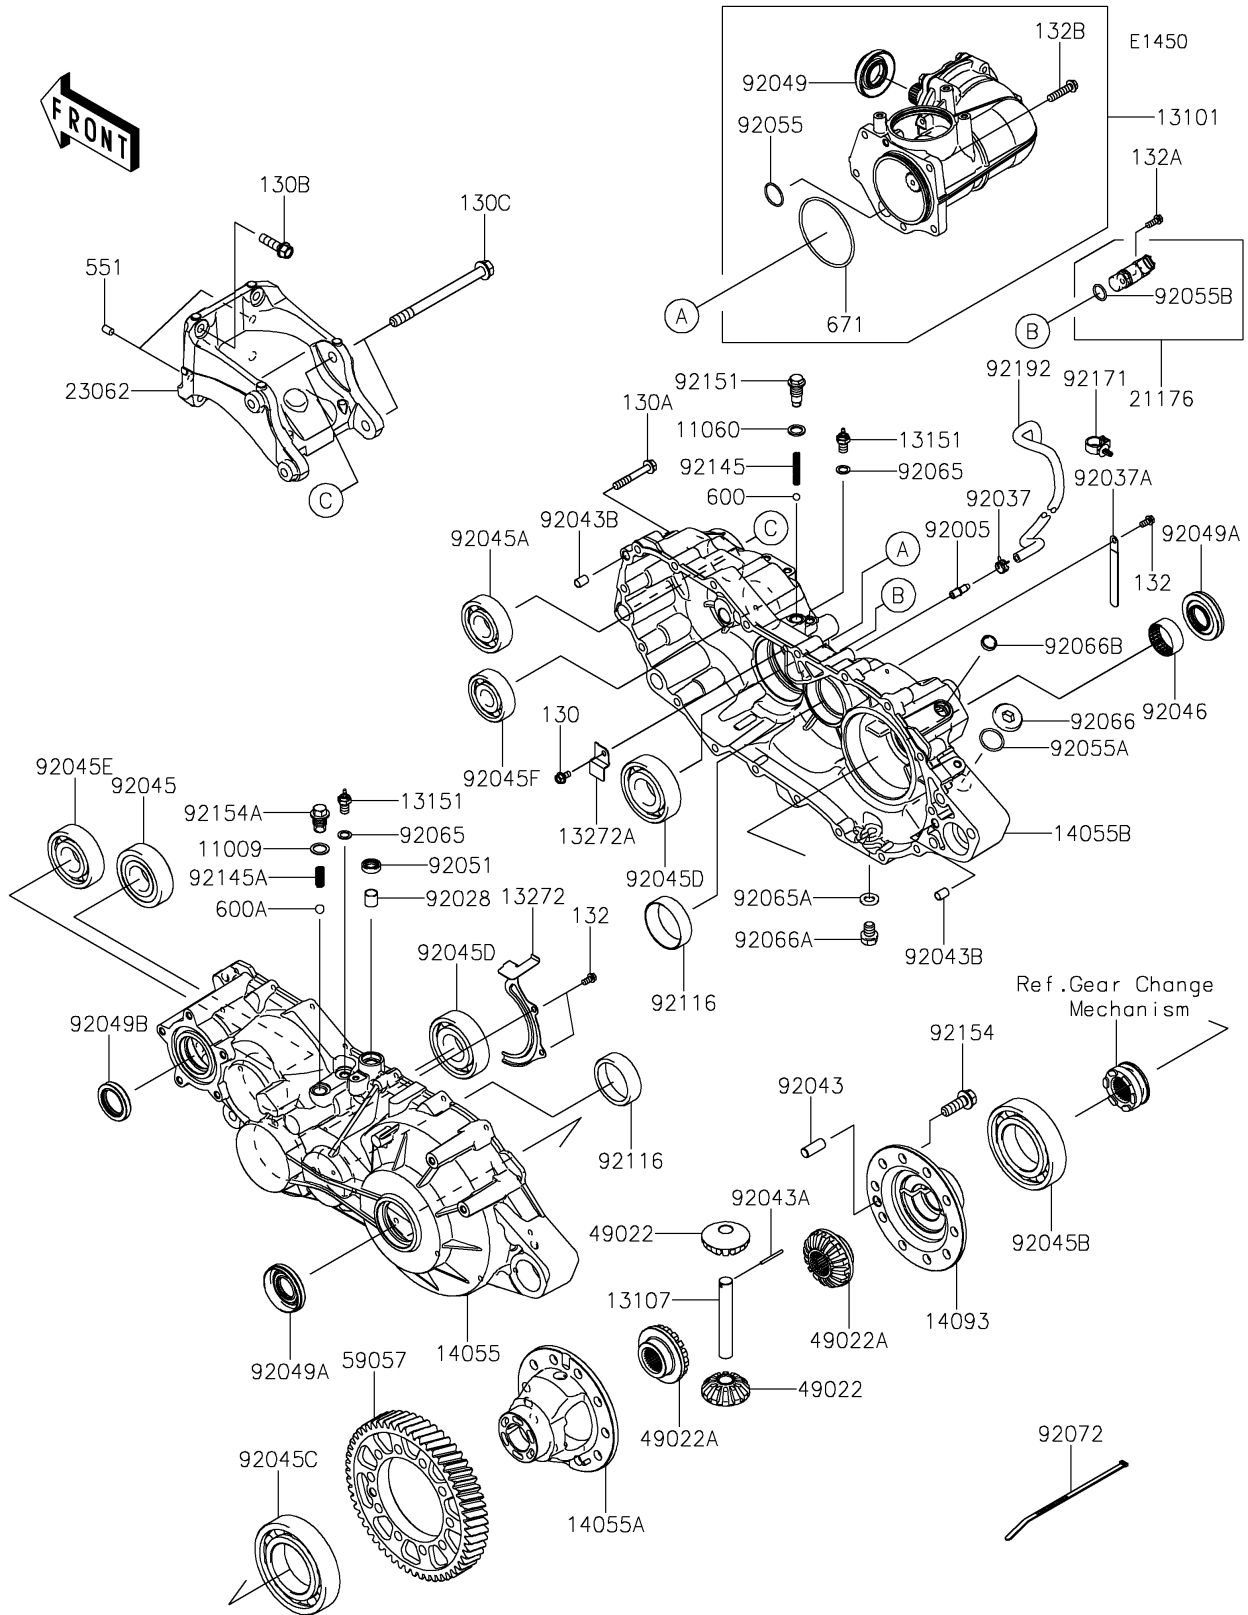

2025 MULE PRO-FXT 1000 LE

PARTS DIAGRAM

Gear Box

2025 MULE PRO-FXT 1000 LE

PARTS LIST

Gear Box

ITEM NAME	PART NUMBER	QUANTITY
GASKET,15.5X22X1 (Ref # 11009)	11009-1008	1
GASKET,14X20X2 (Ref # 11060)	11060-1287	1
GEAR-ASSY,PARTICULAR (Ref # 13101)	13101-0636	1
SHAFT (Ref # 13107)	13107-0793	1
SWITCH-COMP,NEUTRAL (Ref # 13151)	13151-1080	2
PLATE (Ref # 13272)	13272-1624	1
PLATE (Ref # 13272A)	13272-4169	1
CASE-GEAR,LH (Ref # 14055)	14055-0608	1
CASE-GEAR,DIFF (Ref # 14055A)	14055-0614	1
CASE-GEAR,RH (Ref # 14055B)	14055-0665	1
COVER,DIFF (Ref # 14093)	14093-0048	1
SENSOR,ROTATION (Ref # 21176)	21176-0767	1
BRACKET-COMP (Ref # 23062)	23062-1391	1
GEAR-BEVEL,PINION,12T (Ref # 49022)	49022-0585	2
GEAR-BEVEL,OUTPUT,16T (Ref # 49022A)	49022-0589	2
GEAR-HELICAL,55T (Ref # 59057)	59057-0012	1
FITTING,BREATHER (Ref # 92005)	92005-1127	1
BUSHING (Ref # 92028)	92028-1347	1
CLAMP,TUBE (Ref # 92037)	92037-1505	1
CLAMP (Ref # 92037A)	92037-1993	1
PIN,DOWEL,12X30 (Ref # 92043)	92043-0789	1
PIN,DOWEL (Ref # 92043A)	92043-0806	1
PIN,DOWEL,10X14 (Ref # 92043B)	92043-1037	2
BEARING-BALL,63/32 (Ref # 92045)	92045-0764	1
BEARING-BALL,63/28 (Ref # 92045A)	92045-0765	1
BEARING-BALL,6212 (Ref # 92045B)	92045-0766	1
BEARING-BALL,6213 (Ref # 92045C)	92045-0767	1
BEARING-BALL,6307C3 (Ref # 92045D)	92045-0768	2
BEARING-BALL,63/32C3 (Ref # 92045E)	92045-1364	1