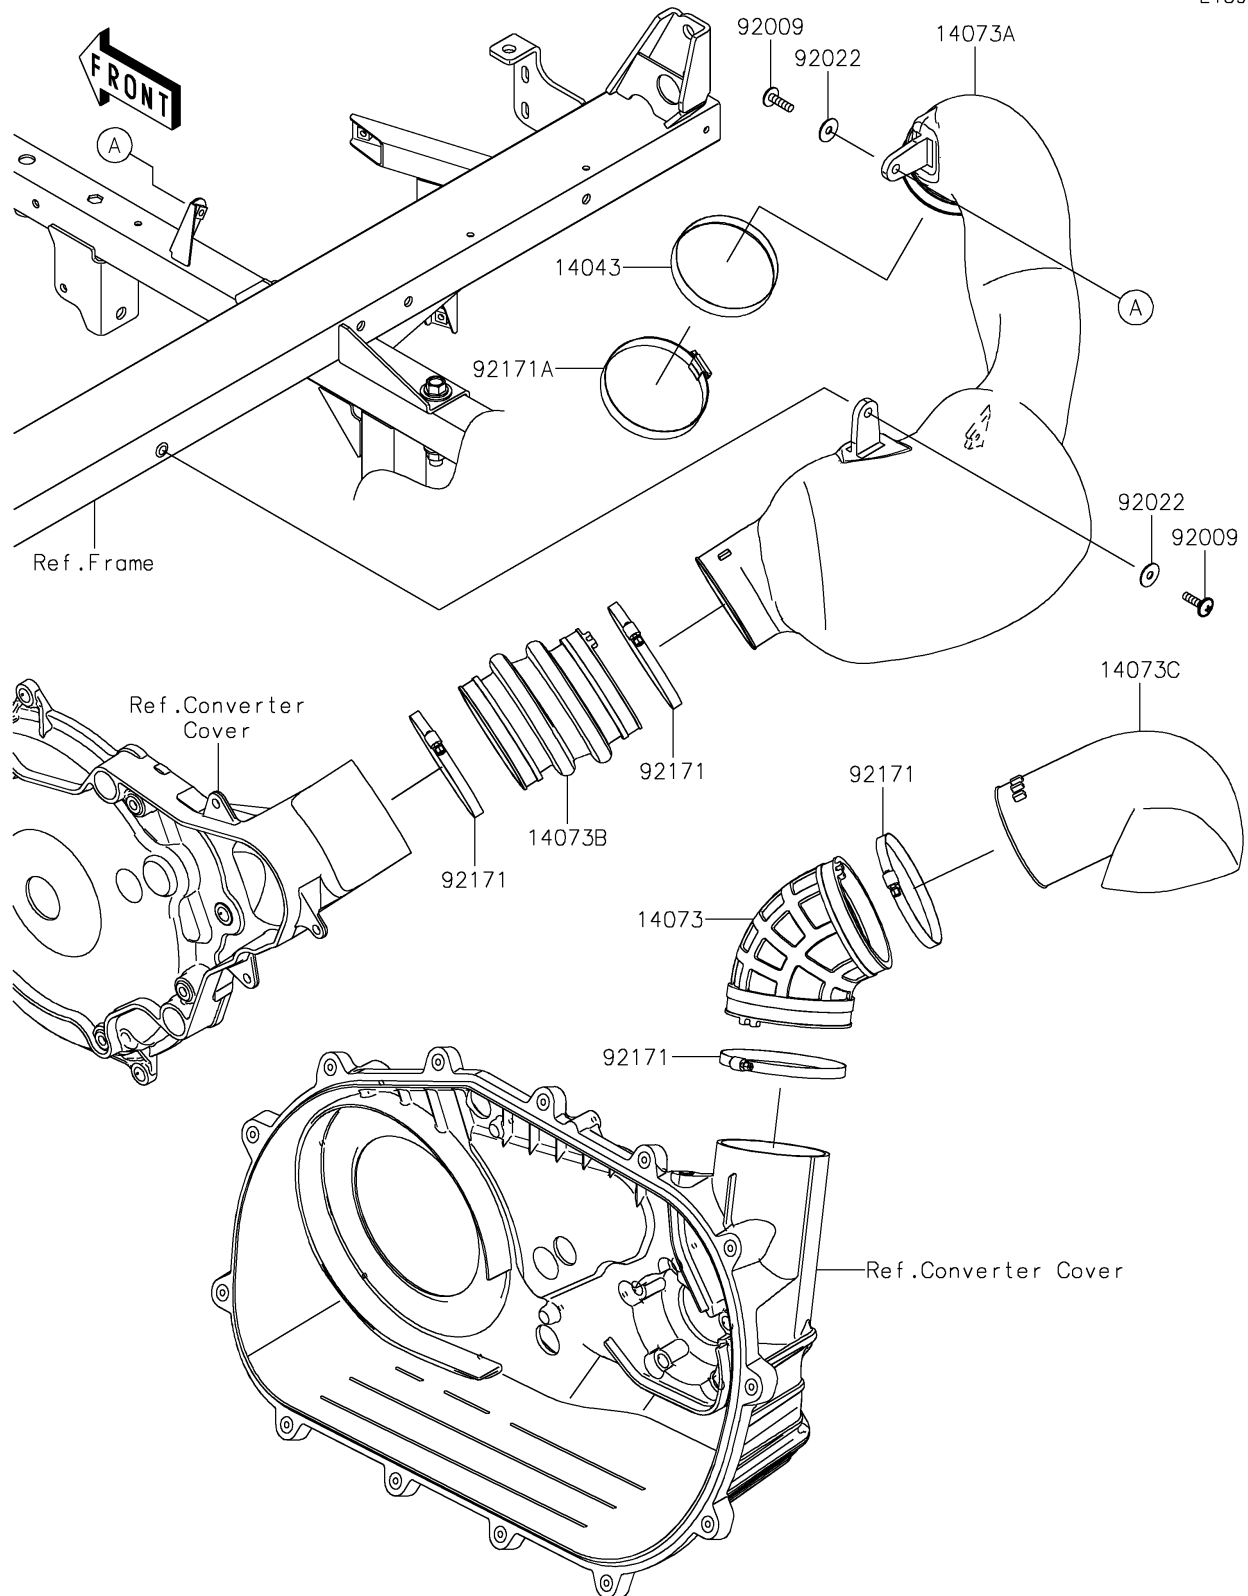

2025 MULE PRO-FXT 1000 LE

PARTS DIAGRAM

Air Cleaner-Belt Converter

E1394

2025 MULE PRO-FXT 1000 LE

PARTS LIST

Air Cleaner-Belt Converter

ITEM NAME

PART NUMBER

QUANTITY
