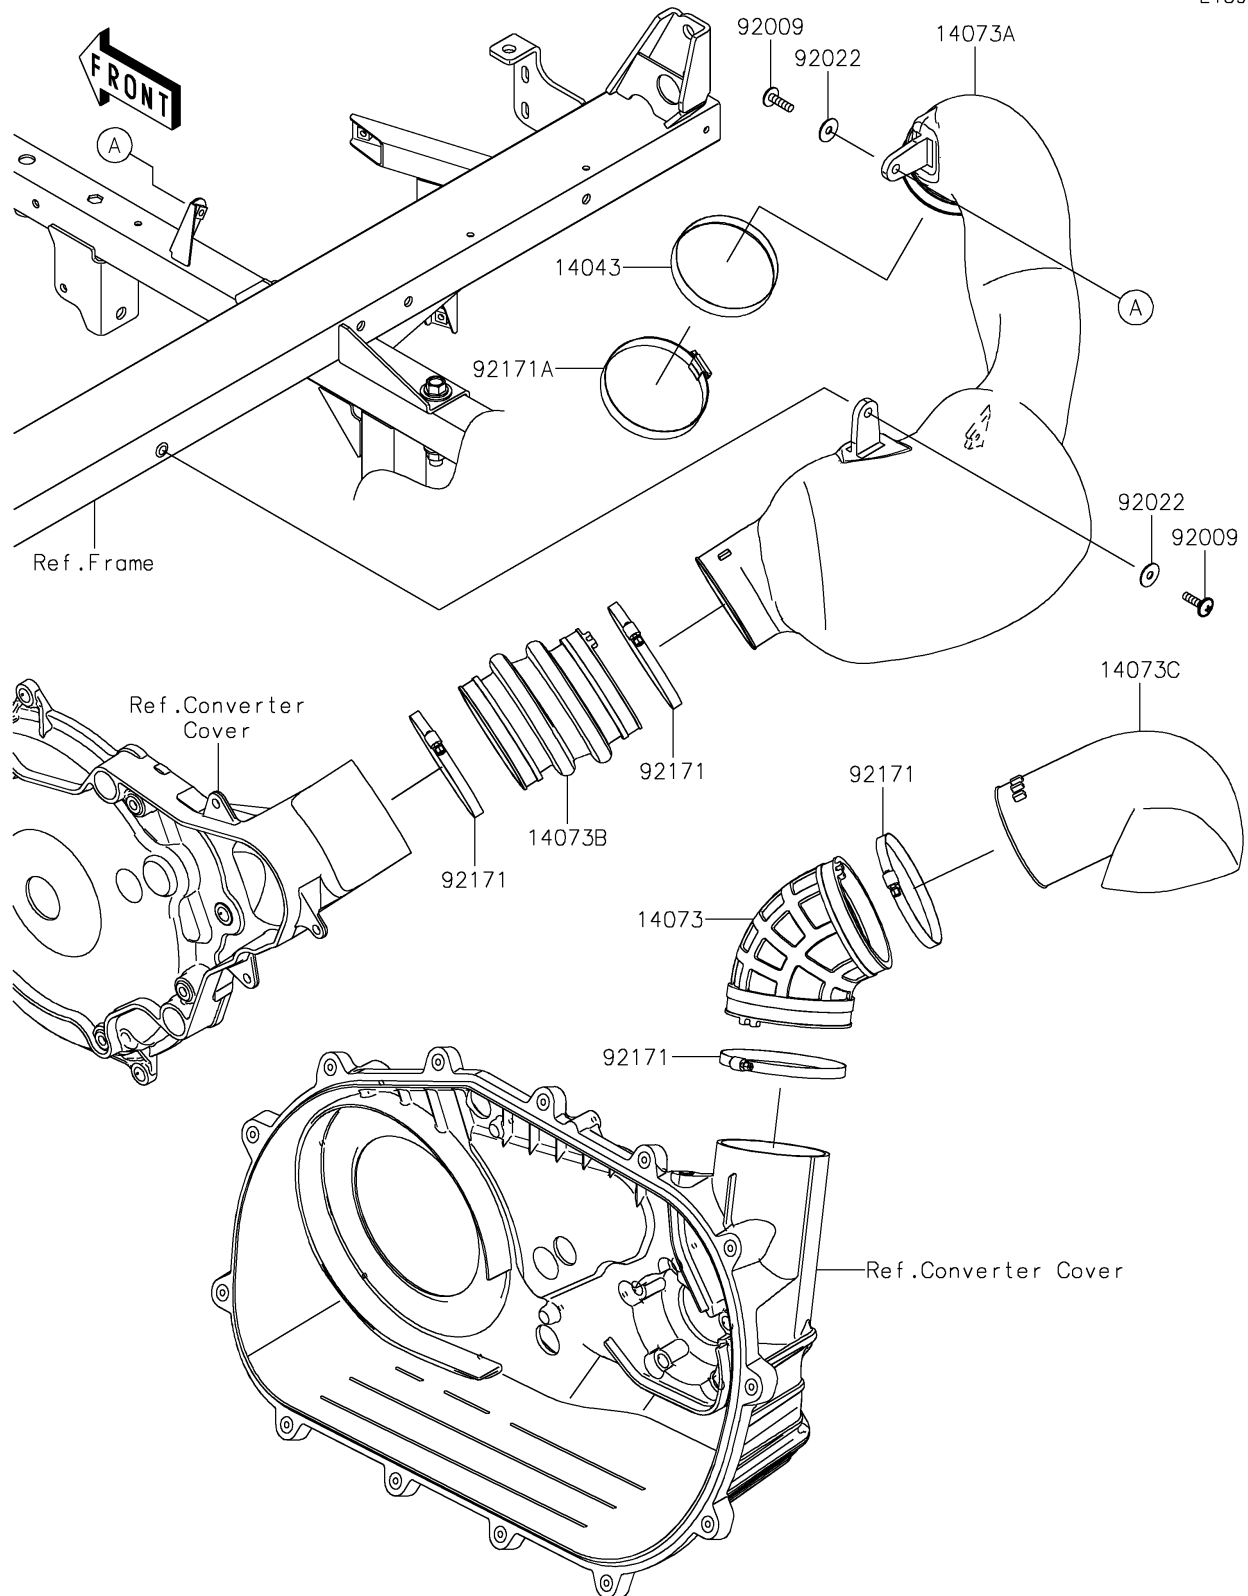

2025 MULE PRO-FXT 1000 LE

PARTS DIAGRAM

Air Cleaner-Belt Converter

E1394

2025 MULE PRO-FXT 1000 LE

PARTS LIST

Air Cleaner-Belt Converter

ITEM NAME	PART NUMBER	QUANTITY
-----------	-------------	----------
