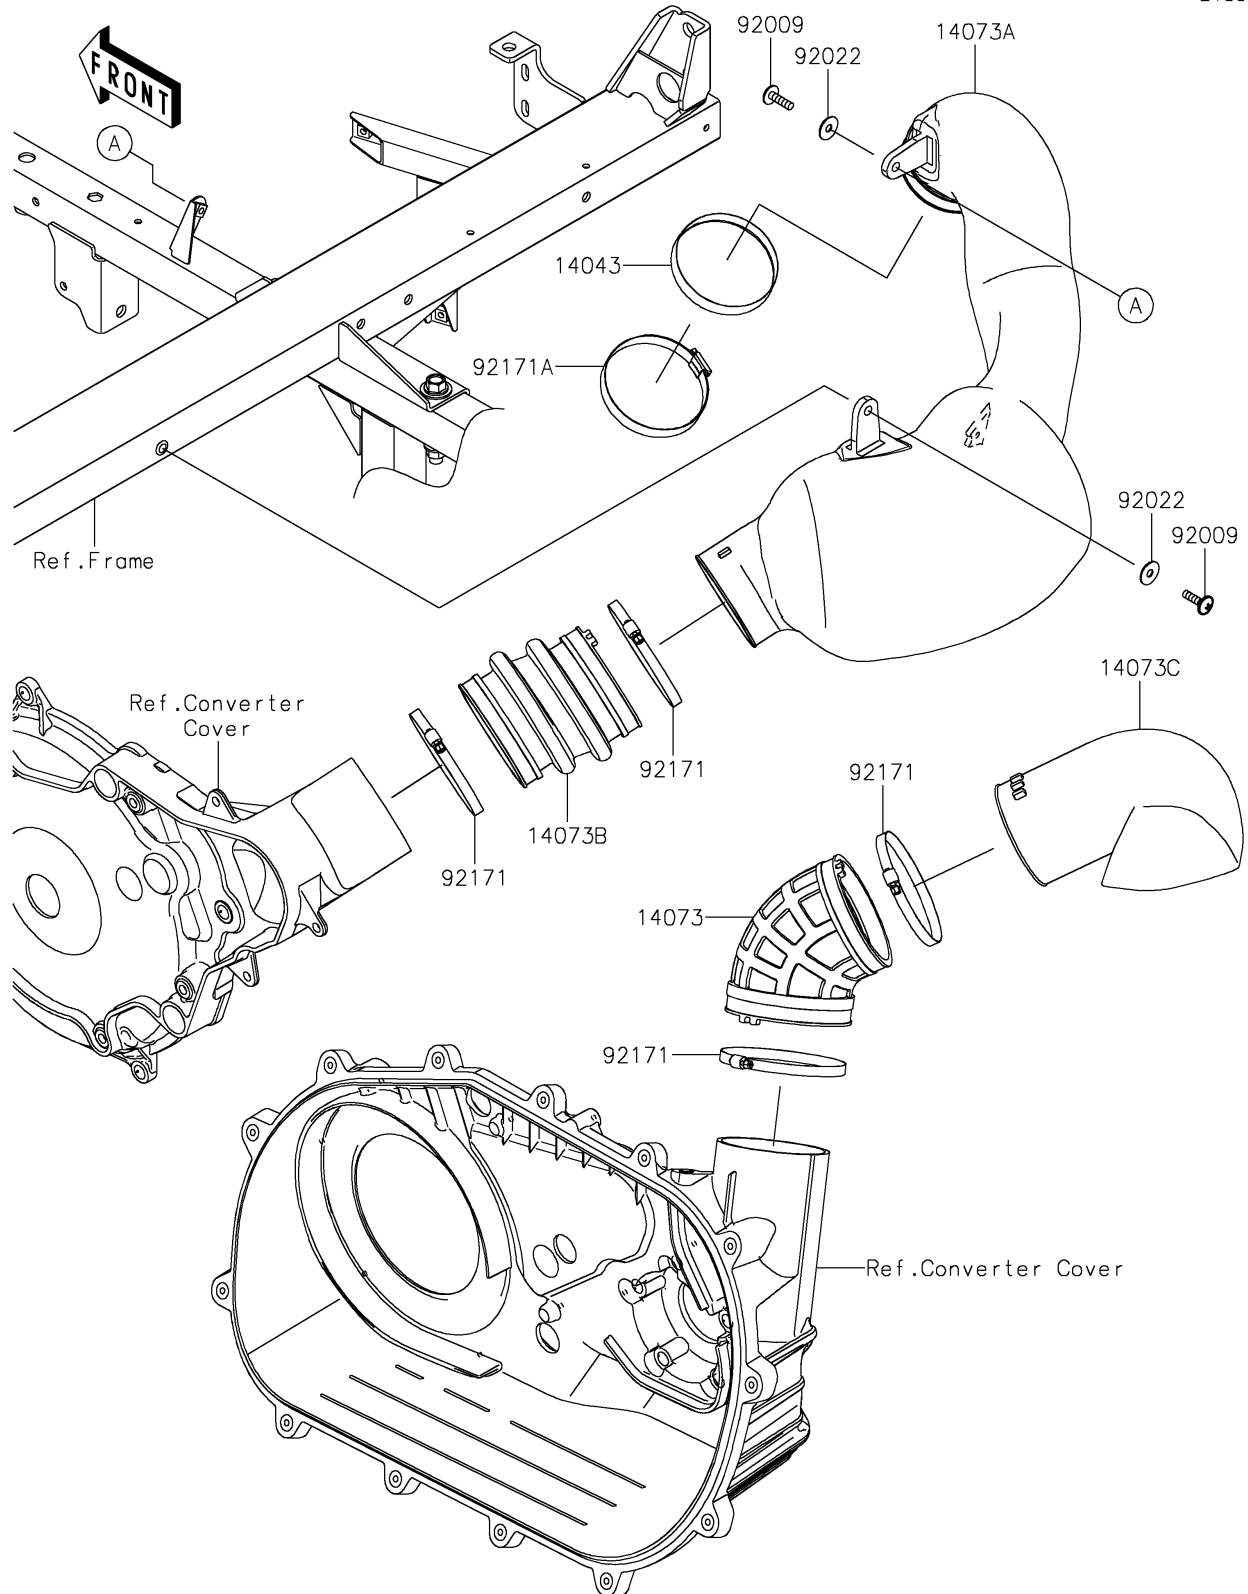

2026 MULE PRO-FXT™ 1000 LE

PARTS DIAGRAM

Air Cleaner-Belt Converter

E1394

2026 MULE PRO-FXT™ 1000 LE

PARTS LIST

Air Cleaner-Belt Converter

ITEM NAME	PART NUMBER	QUANTITY
FILTER (Ref # 14043)	14043-0013	1
DUCT,EXHAUST (Ref # 14073)	14073-0788	1
DUCT,INTAKE (Ref # 14073A)	14073-0789	1
DUCT,INTAKE (Ref # 14073B)	14073-0790	1
DUCT,EXHAUST (Ref # 14073C)	14073-1886	1
SCREW,6X22 (Ref # 92009)	92009-1441	2
WASHER,PLAIN,6.5X20X1 (Ref # 92022)	92022-165	2
CLAMP (Ref # 92171)	92171-1383	4
CLAMP (Ref # 92171A)	92171-3716	1