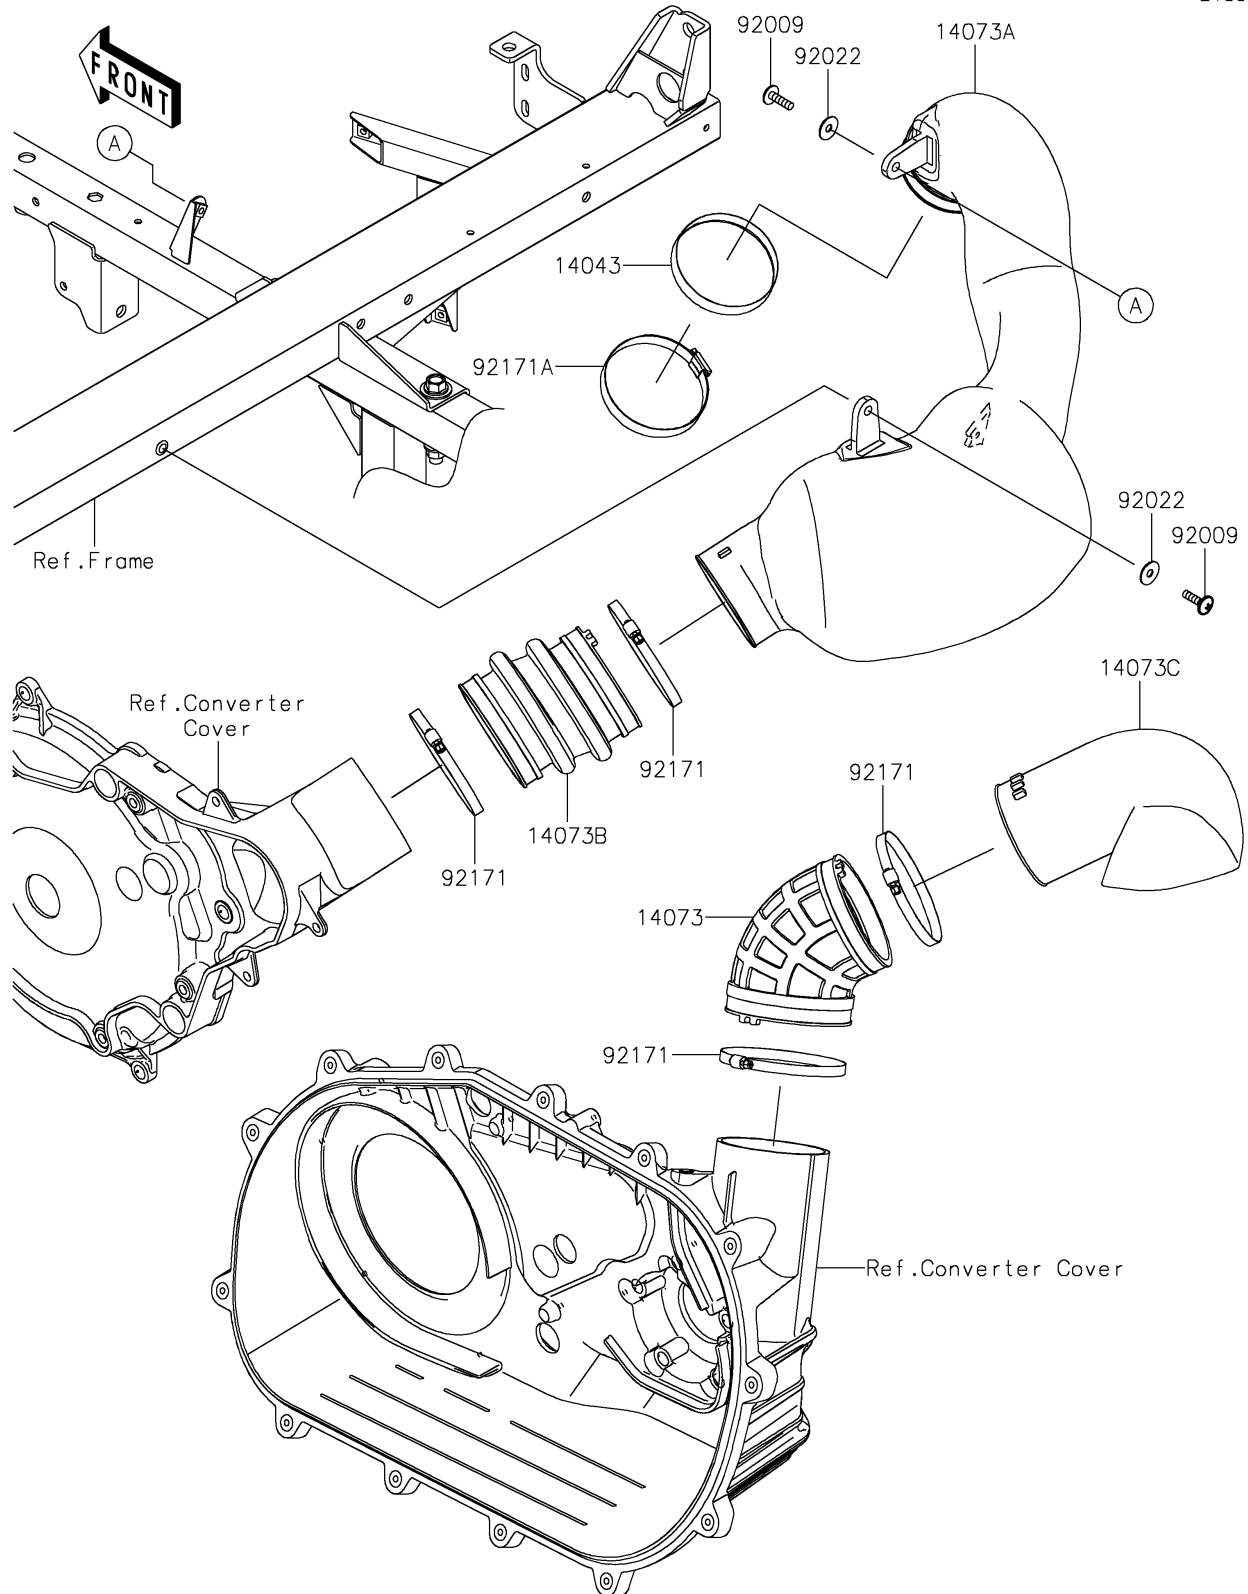

2025 MULE PRO-FXT 1000 LE

PARTS DIAGRAM

Air Cleaner-Belt Converter

E1394

2025 MULE PRO-FXT 1000 LE

PARTS LIST

Air Cleaner-Belt Converter

ITEM NAME	PART NUMBER	QUANTITY
FILTER (Ref # 14043)	14043-0013	1
DUCT,EXHAUST (Ref # 14073)	14073-0788	1
DUCT,INTAKE (Ref # 14073A)	14073-0789	1
DUCT,INTAKE (Ref # 14073B)	14073-0790	1
DUCT,EXHAUST (Ref # 14073C)	14073-1886	1
SCREW,6X22 (Ref # 92009)	92009-1441	2
WASHER,PLAIN,6.5X20X1 (Ref # 92022)	92022-165	2
CLAMP (Ref # 92171)	92171-1383	4
CLAMP (Ref # 92171A)	92171-3716	1