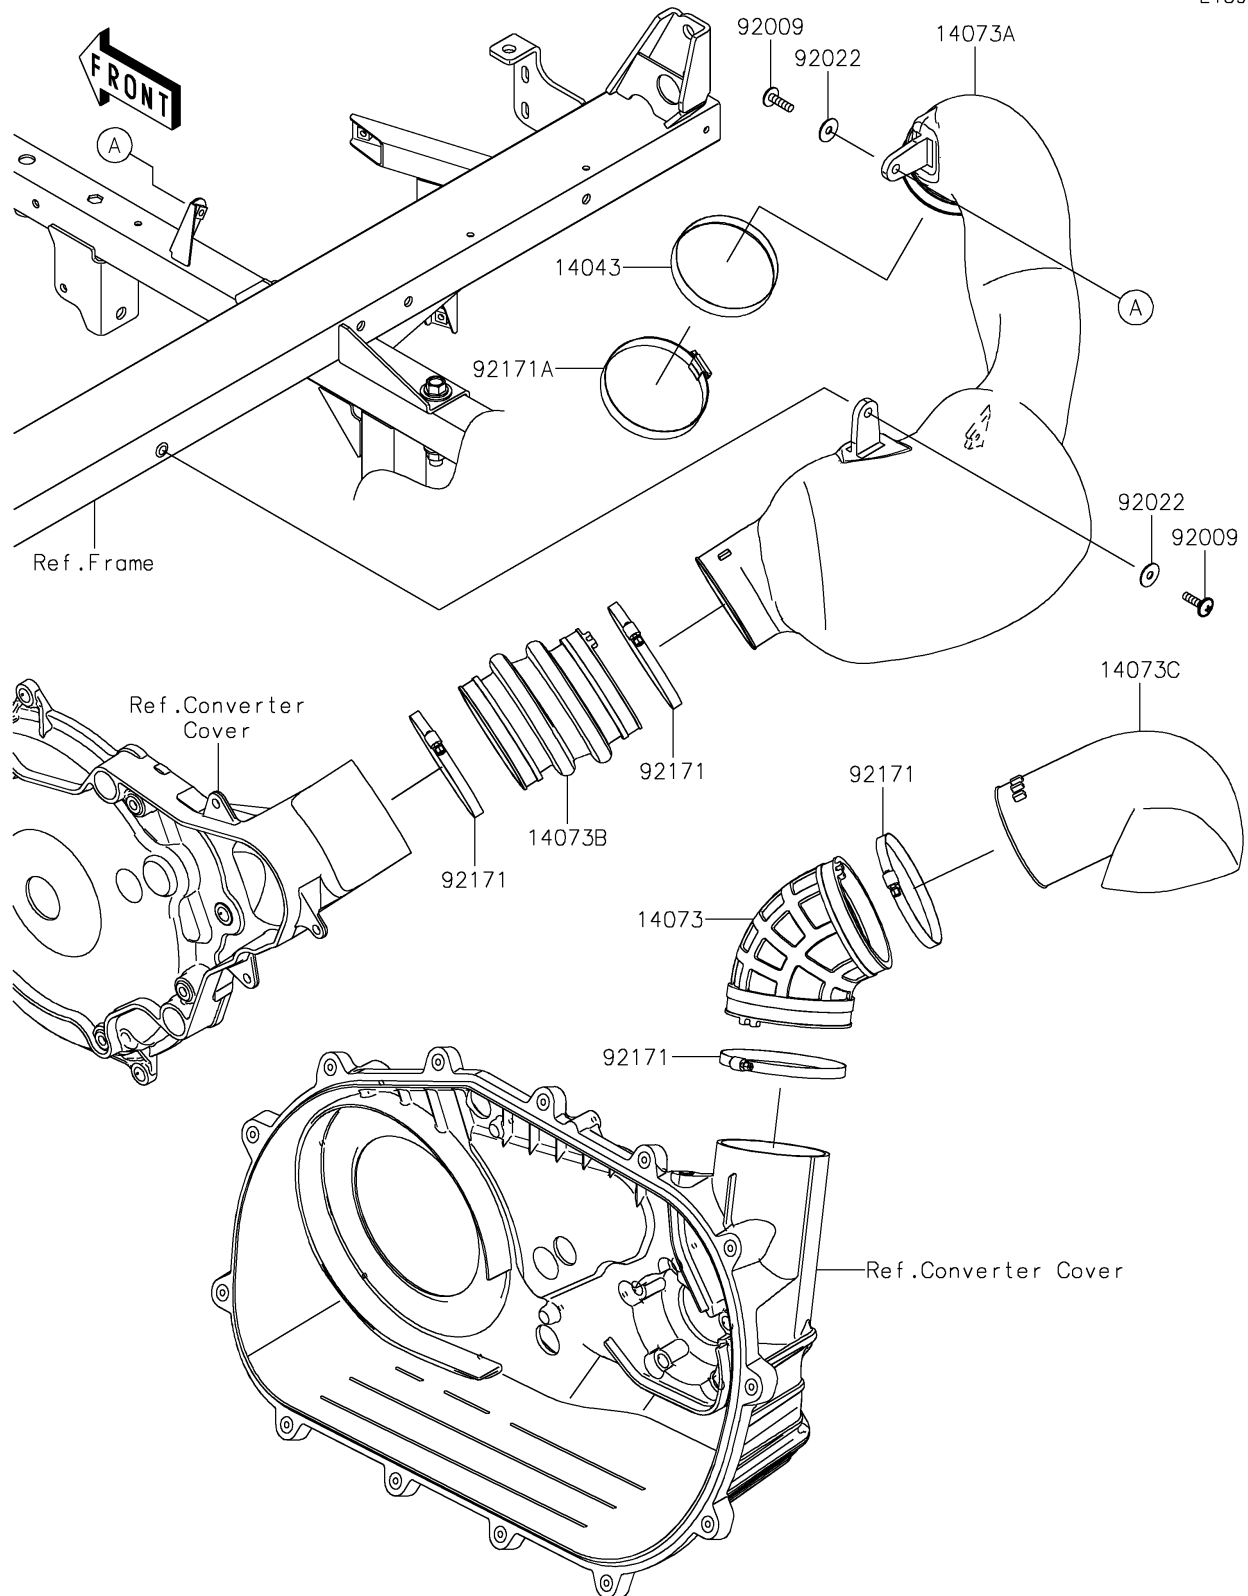

2024 MULE PRO-FXT™ 1000 LE

PARTS DIAGRAM

Air Cleaner-Belt Converter

E1394

2024 MULE PRO-FXT™ 1000 LE

PARTS LIST

Air Cleaner-Belt Converter

ITEM NAME	PART NUMBER	QUANTITY
FILTER (Ref # 14043)	14043-0013	1
DUCT,EXHAUST (Ref # 14073)	14073-0788	1
DUCT,INTAKE (Ref # 14073A)	14073-0789	1
DUCT,INTAKE (Ref # 14073B)	14073-0790	1
DUCT,EXHAUST (Ref # 14073C)	14073-1886	1
SCREW,6X22 (Ref # 92009)	92009-1441	2
WASHER,PLAIN,6.5X20X1 (Ref # 92022)	92022-165	2
CLAMP (Ref # 92171)	92171-1383	4
CLAMP (Ref # 92171A)	92171-3716	1