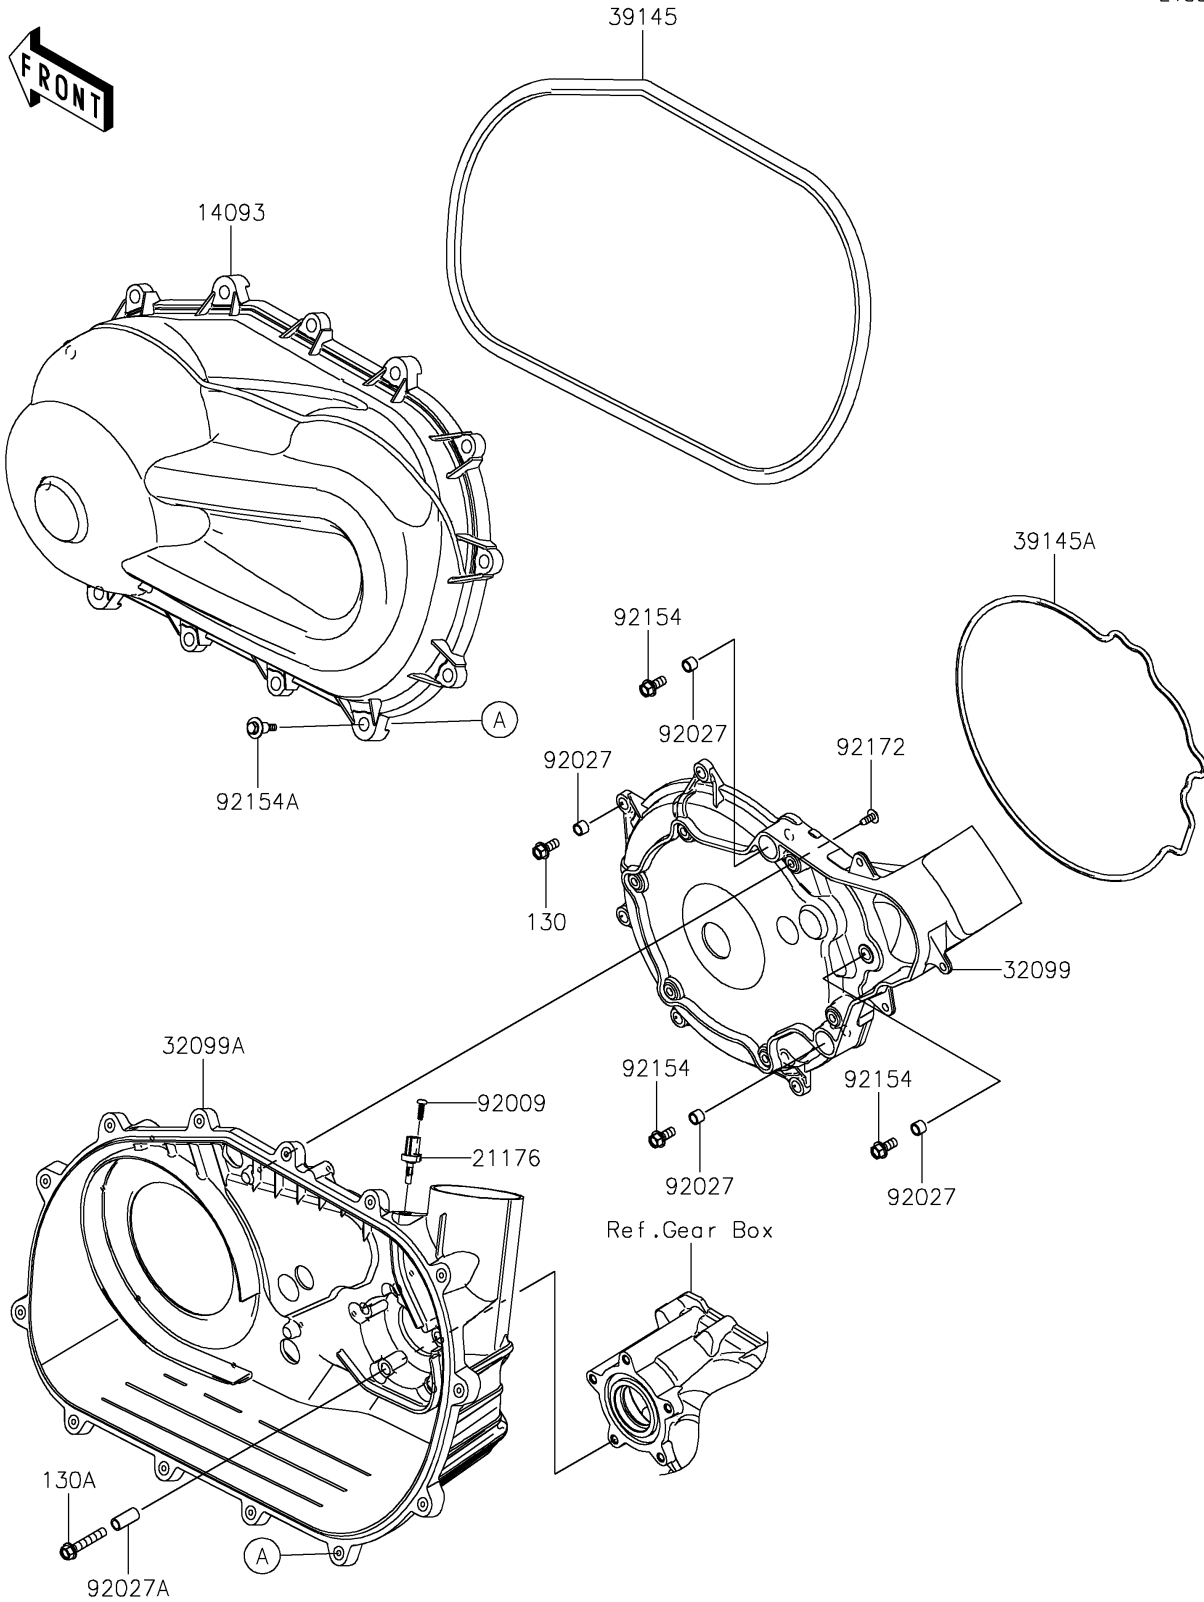

2025 MULE PRO-FXT 1000 LE

PARTS DIAGRAM

Converter Cover

E1393

2025 MULE PRO-FXT 1000 LE

PARTS LIST

Converter Cover

ITEM NAME	PART NUMBER	QUANTITY
COVER,CVT (Ref # 14093)	14093-1361	1
SENSOR,AIR TEMPERATURE (Ref # 21176)	21176-0048	1
CASE,INNER (Ref # 32099)	32099-0823	1
CASE,OUTER (Ref # 32099A)	32099-0841	1
TRIM-SEAL,CVT COVER (Ref # 39145)	39145-0742	1
TRIM-SEAL,E/G SIDE (Ref # 39145A)	39145-0771	1
SCREW,TAPPING,5X16 (Ref # 92009)	92009-1264	1
COLLAR,8.8X12X9 (Ref # 92027)	92027-1568	8
COLLAR (Ref # 92027A)	92027-4012	5
BOLT,FLANGED,8X18 (Ref # 92154)	92154-1386	3
BOLT,CVT COVER (Ref # 92154A)	92154-1522	13
SCREW,6X16 (Ref # 92172)	92172-0284	9
BOLT-FLANGED,8X18 (Ref # 130)	130BA0818	5
BOLT-FLANGED,8X45 (Ref # 130A)	130BA0845	5