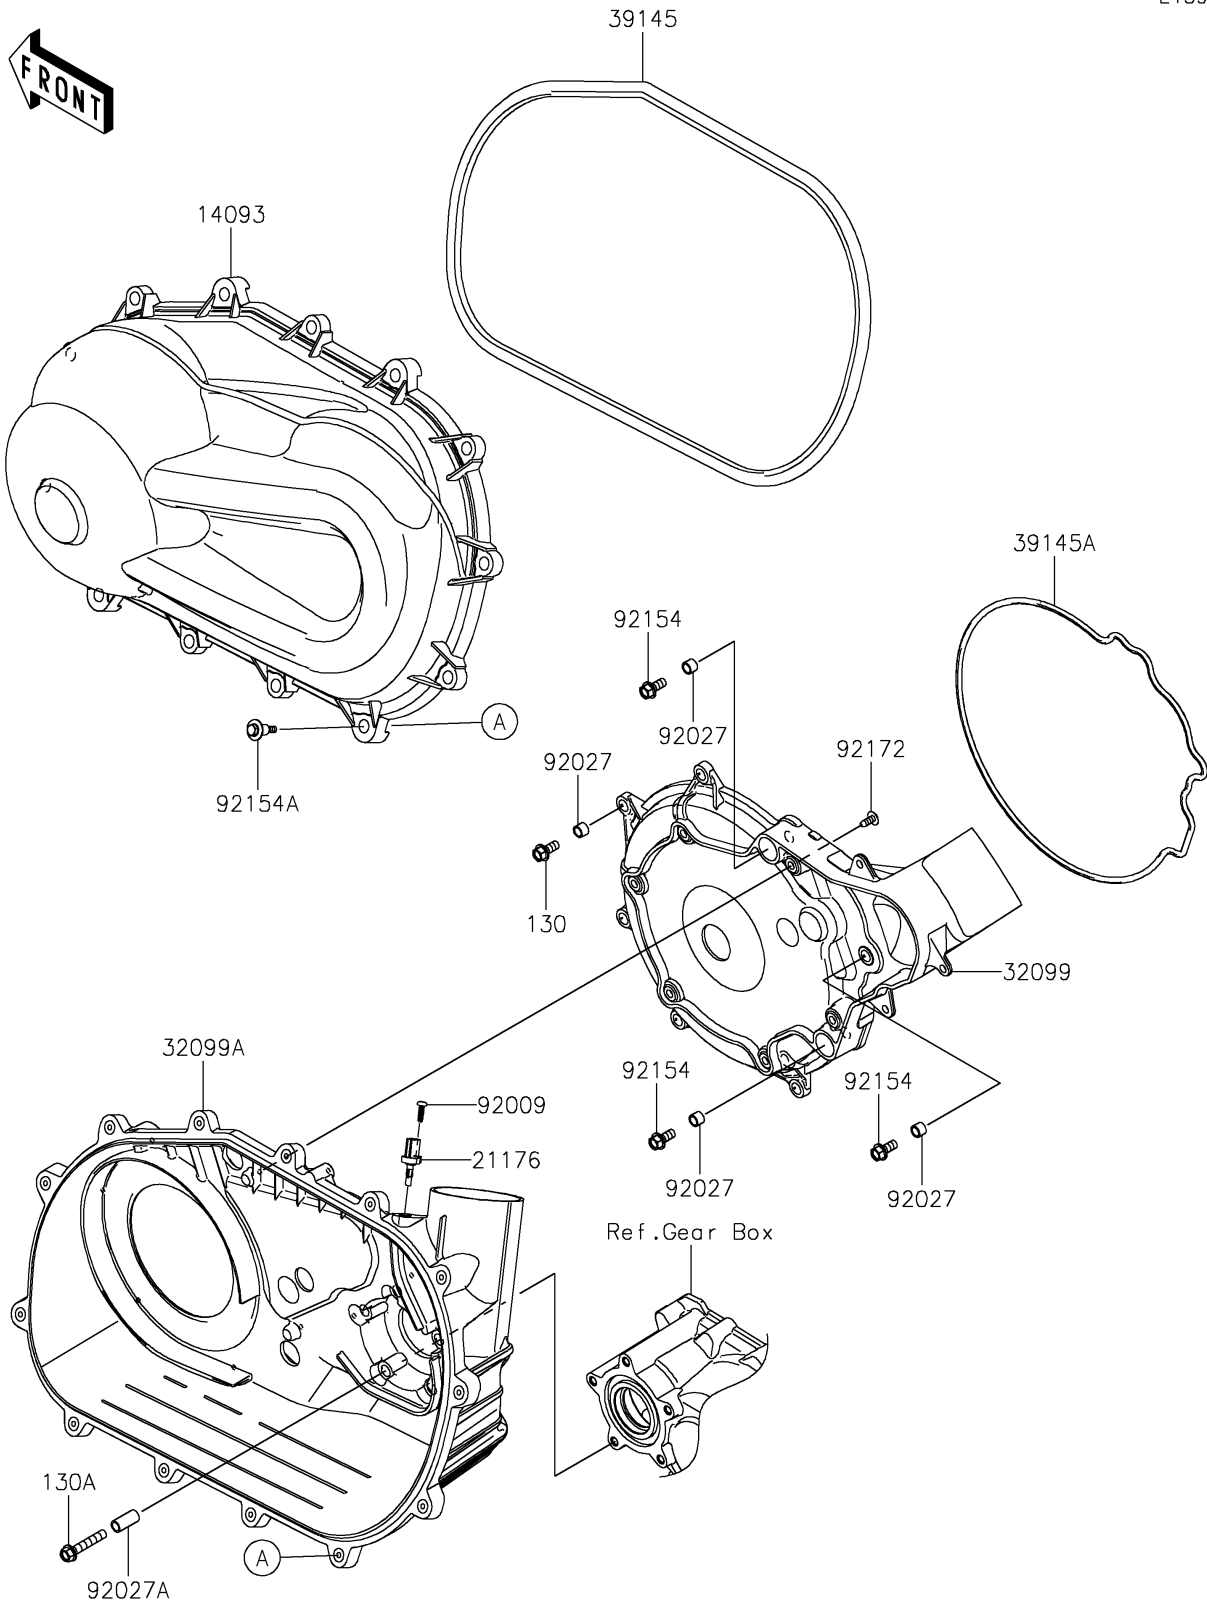

2024 MULE PRO-FXT™ 1000 LE

PARTS DIAGRAM

Converter Cover

E1393

2024 MULE PRO-FXT™ 1000 LE

PARTS LIST

Converter Cover

ITEM NAME	PART NUMBER	QUANTITY
COVER,CVT (Ref # 14093)	14093-1361	1
SENSOR,AIR TEMPERATURE (Ref # 21176)	21176-0048	1
CASE,INNER (Ref # 32099)	32099-0823	1
CASE,OUTER (Ref # 32099A)	32099-0841	1
TRIM-SEAL,CVT COVER (Ref # 39145)	39145-0742	1
TRIM-SEAL,E/G SIDE (Ref # 39145A)	39145-0771	1
SCREW,TAPPING,5X16 (Ref # 92009)	92009-1264	1
COLLAR,8.8X12X9 (Ref # 92027)	92027-1568	8
COLLAR (Ref # 92027A)	92027-4012	5
BOLT,FLANGED,8X18 (Ref # 92154)	92154-1386	3
BOLT,CVT COVER (Ref # 92154A)	92154-1522	13
SCREW,6X16 (Ref # 92172)	92172-0284	9
BOLT-FLANGED,8X18 (Ref # 130)	130BA0818	5
BOLT-FLANGED,8X45 (Ref # 130A)	130BA0845	5