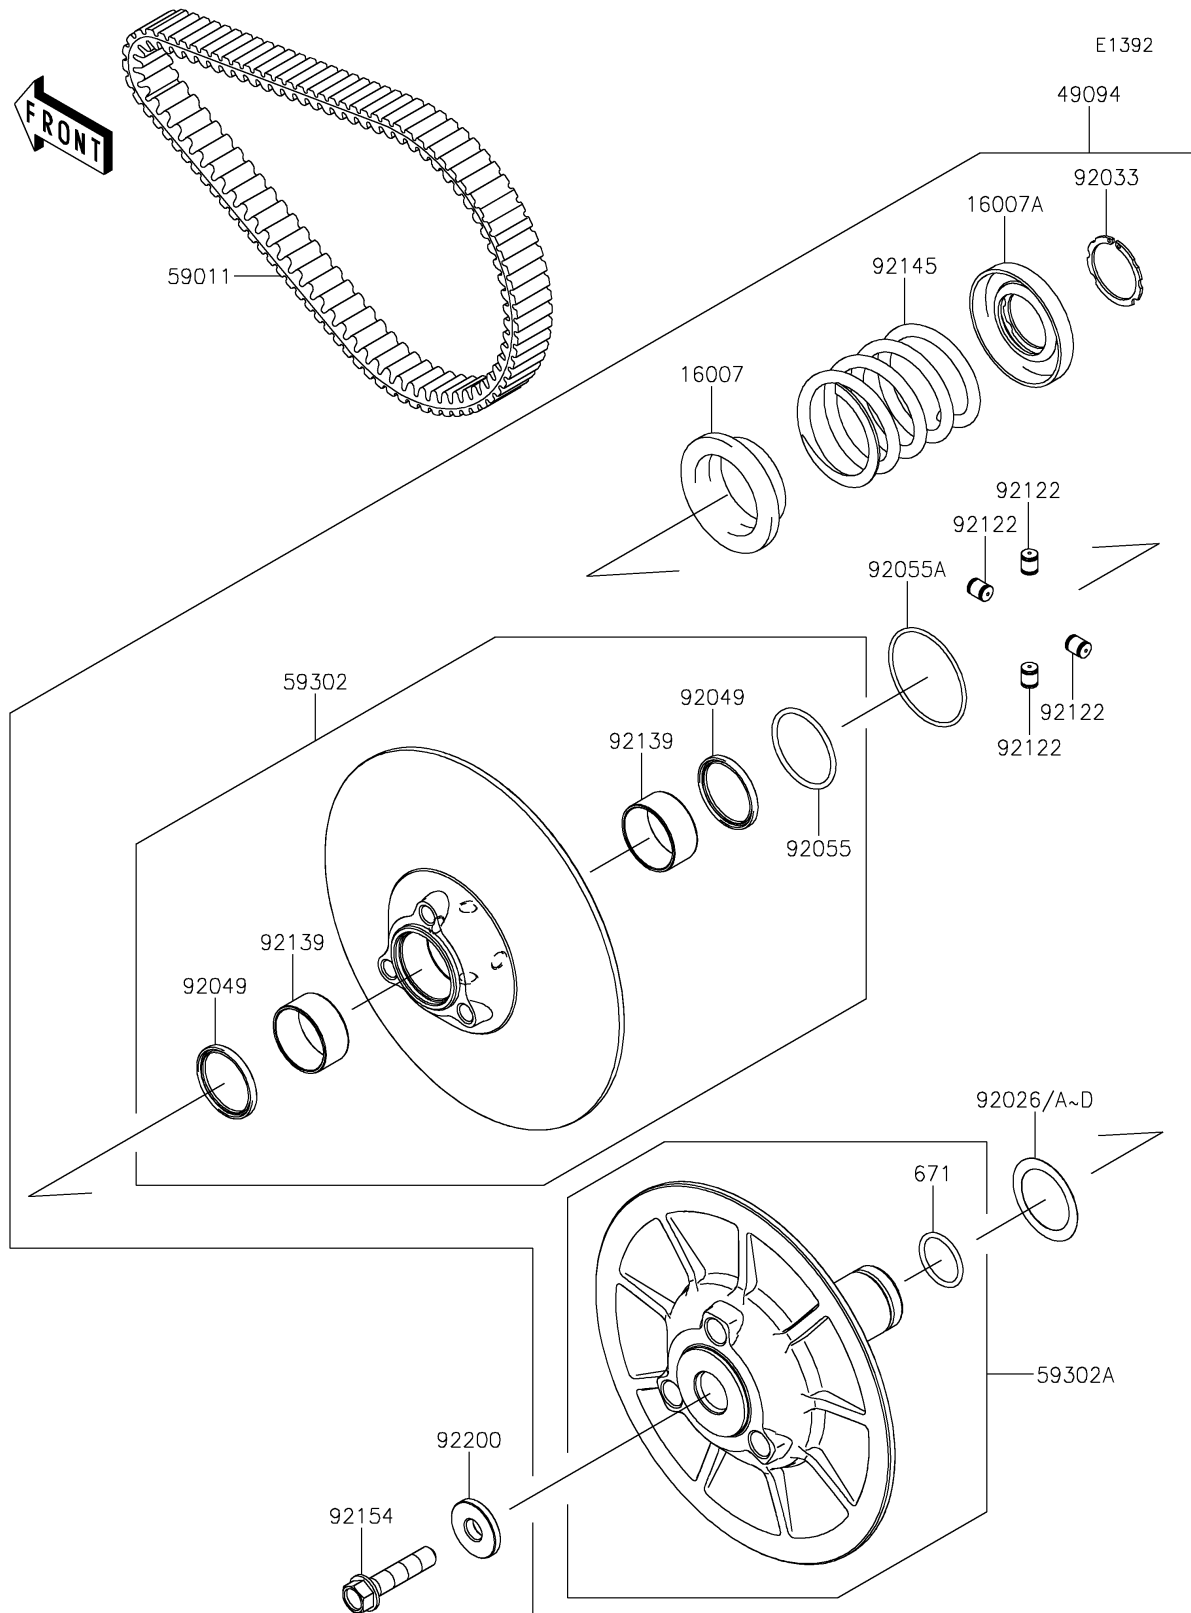

2025 MULE PRO-FXT 1000 LE

PARTS DIAGRAM

Driven Converter/Drive Belt

2025 MULE PRO-FXT 1000 LE

PARTS LIST

Driven Converter/Drive Belt

ITEM NAME	PART NUMBER	QUANTITY
-----------	-------------	----------
