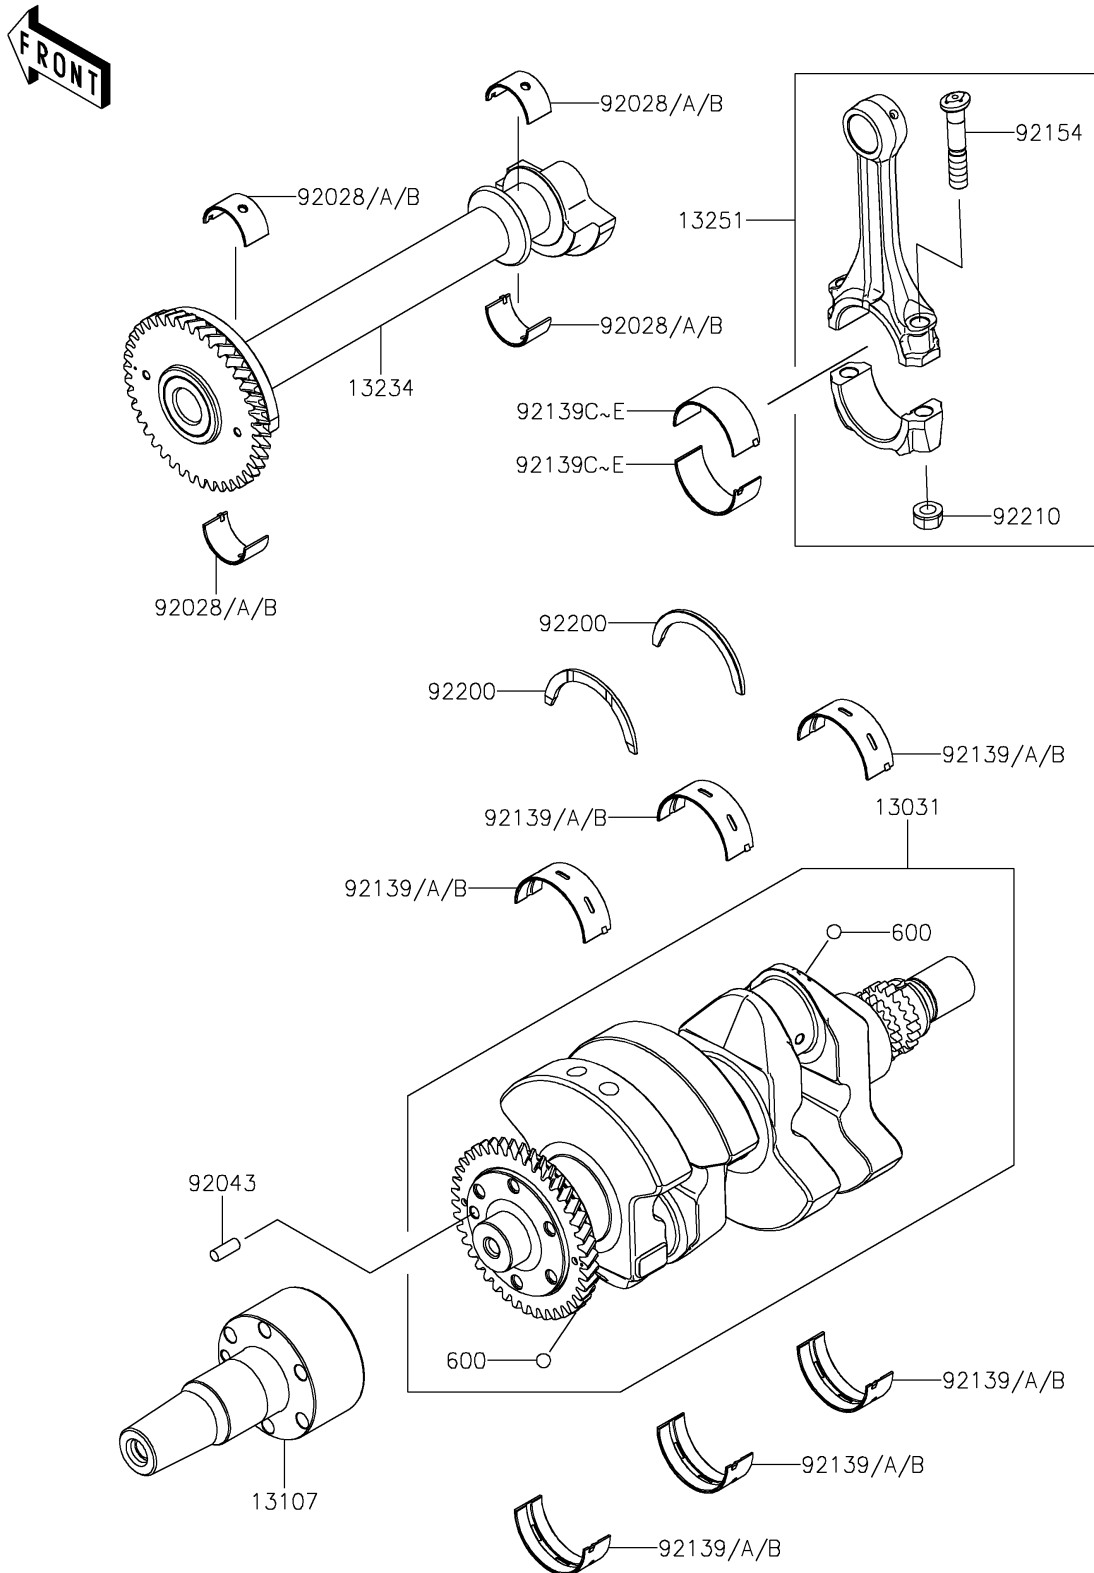

2025 MULE PRO-FXT 1000 LE

PARTS DIAGRAM

Crankshaft

E1321

2025 MULE PRO-FXT 1000 LE

PARTS LIST

Crankshaft

ITEM NAME	PART NUMBER	QUANTITY
CRANKSHAFT-COMP (Ref # 13031)	13031-1531	1
SHAFT,CONVERTER-DRIVE (Ref # 13107)	13107-0982	1
SHAFT-COMP,BALANCER (Ref # 13234)	13234-0633	1
ROD-ASSY-CONNECTING,H (Ref # 13251)	13251-0765-HH	2
BUSHING,BALANCER SHAFT,BLUE (Ref # 92028)	92028-1909	4
BUSHING,BALANCER SHAFT,BLACK (Ref # 92028A)	92028-1910	AR
BUSHING,BALANCER SHAFT,BROWN (Ref # 92028B)	92028-1911	AR
PIN,6X16 (Ref # 92043)	92043-1690	1
BUSHING,CRANKSHAFT,BLUE (Ref # 92139)	92139-0925	6
BUSHING,CRANKSHAFT,BLACK (Ref # 92139A)	92139-0926	AR
BUSHING,CRANKSHAFT,BROWN (Ref # 92139B)	92139-0927	AR
BUSHING,CONNECTING ROD,BLUE (Ref # 92139C)	92139-1197	4
BUSHING,CONNECTING ROD,BLACK (Ref # 92139D)	92139-1198	AR
BUSHING,CONNECTING ROD,BROWN (Ref # 92139E)	92139-1199	AR
BOLT,CONNECTING ROD (Ref # 92154)	92154-3911	4
WASHER,THRUST,T=2.5 (Ref # 92200)	92200-2242	2
NUT,FLANGED,9MM (Ref # 92210)	92210-1673	4
BALL-STEEL,11/32 (Ref # 600)	600A1100	2