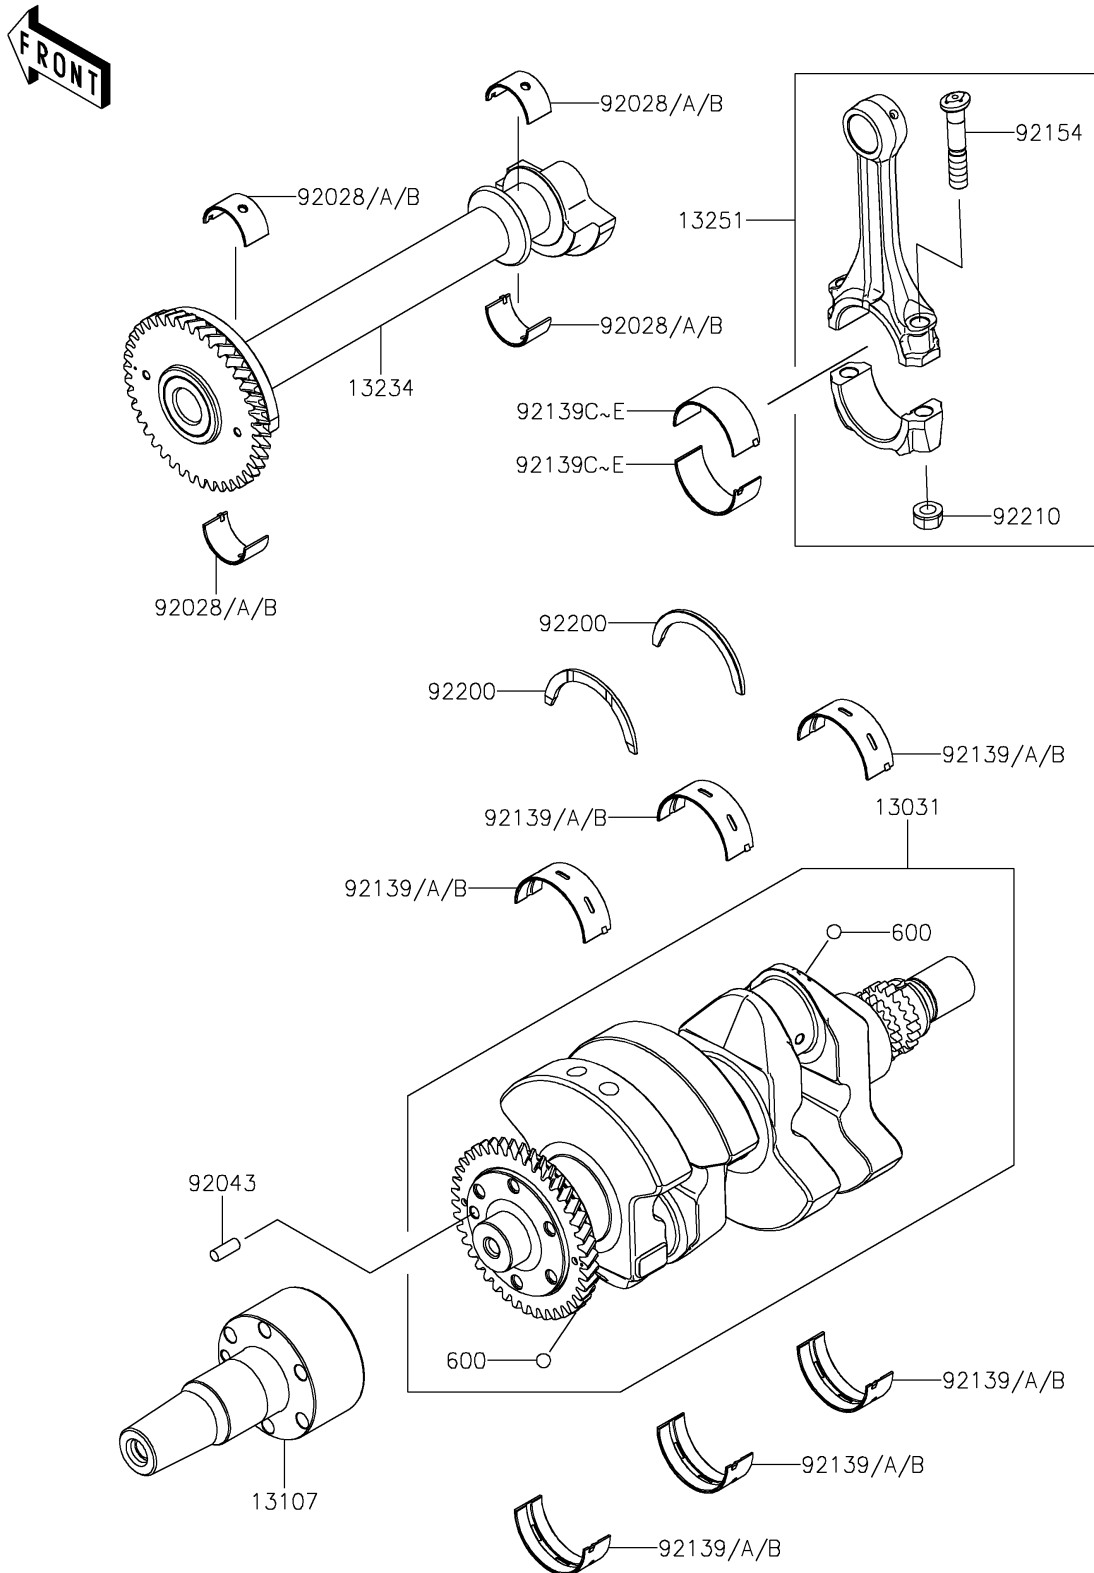

2024 MULE PRO-FXT™ 1000 LE

PARTS DIAGRAM

Crankshaft

E1321

2024 MULE PRO-FXT™ 1000 LE

PARTS LIST

Crankshaft

ITEM NAME	PART NUMBER	QUANTITY
CRANKSHAFT-COMP (Ref # 13031)	13031-1531	1
SHAFT,CONVERTER-DRIVE (Ref # 13107)	13107-0982	1
SHAFT-COMP,BALANCER (Ref # 13234)	13234-0633	1
ROD-ASSY-CONNECTING,H (Ref # 13251)	13251-0765-HH	2
BUSHING,BALANCER SHAFT,BLUE (Ref # 92028)	92028-1909	4
BUSHING,BALANCER SHAFT,BLACK (Ref # 92028A)	92028-1910	AR
BUSHING,BALANCER SHAFT,BROWN (Ref # 92028B)	92028-1911	AR
PIN,6X16 (Ref # 92043)	92043-1690	1
BUSHING,CRANKSHAFT,BLUE (Ref # 92139)	92139-0925	6
BUSHING,CRANKSHAFT,BLACK (Ref # 92139A)	92139-0926	AR
BUSHING,CRANKSHAFT,BROWN (Ref # 92139B)	92139-0927	AR
BUSHING,CONNECTING ROD,BLUE (Ref # 92139C)	92139-1197	4
BUSHING,CONNECTING ROD,BLACK (Ref # 92139D)	92139-1198	AR
BUSHING,CONNECTING ROD,BROWN (Ref # 92139E)	92139-1199	AR
BOLT,CONNECTING ROD (Ref # 92154)	92154-3911	4
WASHER,THRUST,T=2.5 (Ref # 92200)	92200-2242	2
NUT,FLANGED,9MM (Ref # 92210)	92210-1673	4
BALL-STEEL,11/32 (Ref # 600)	600A1100	2