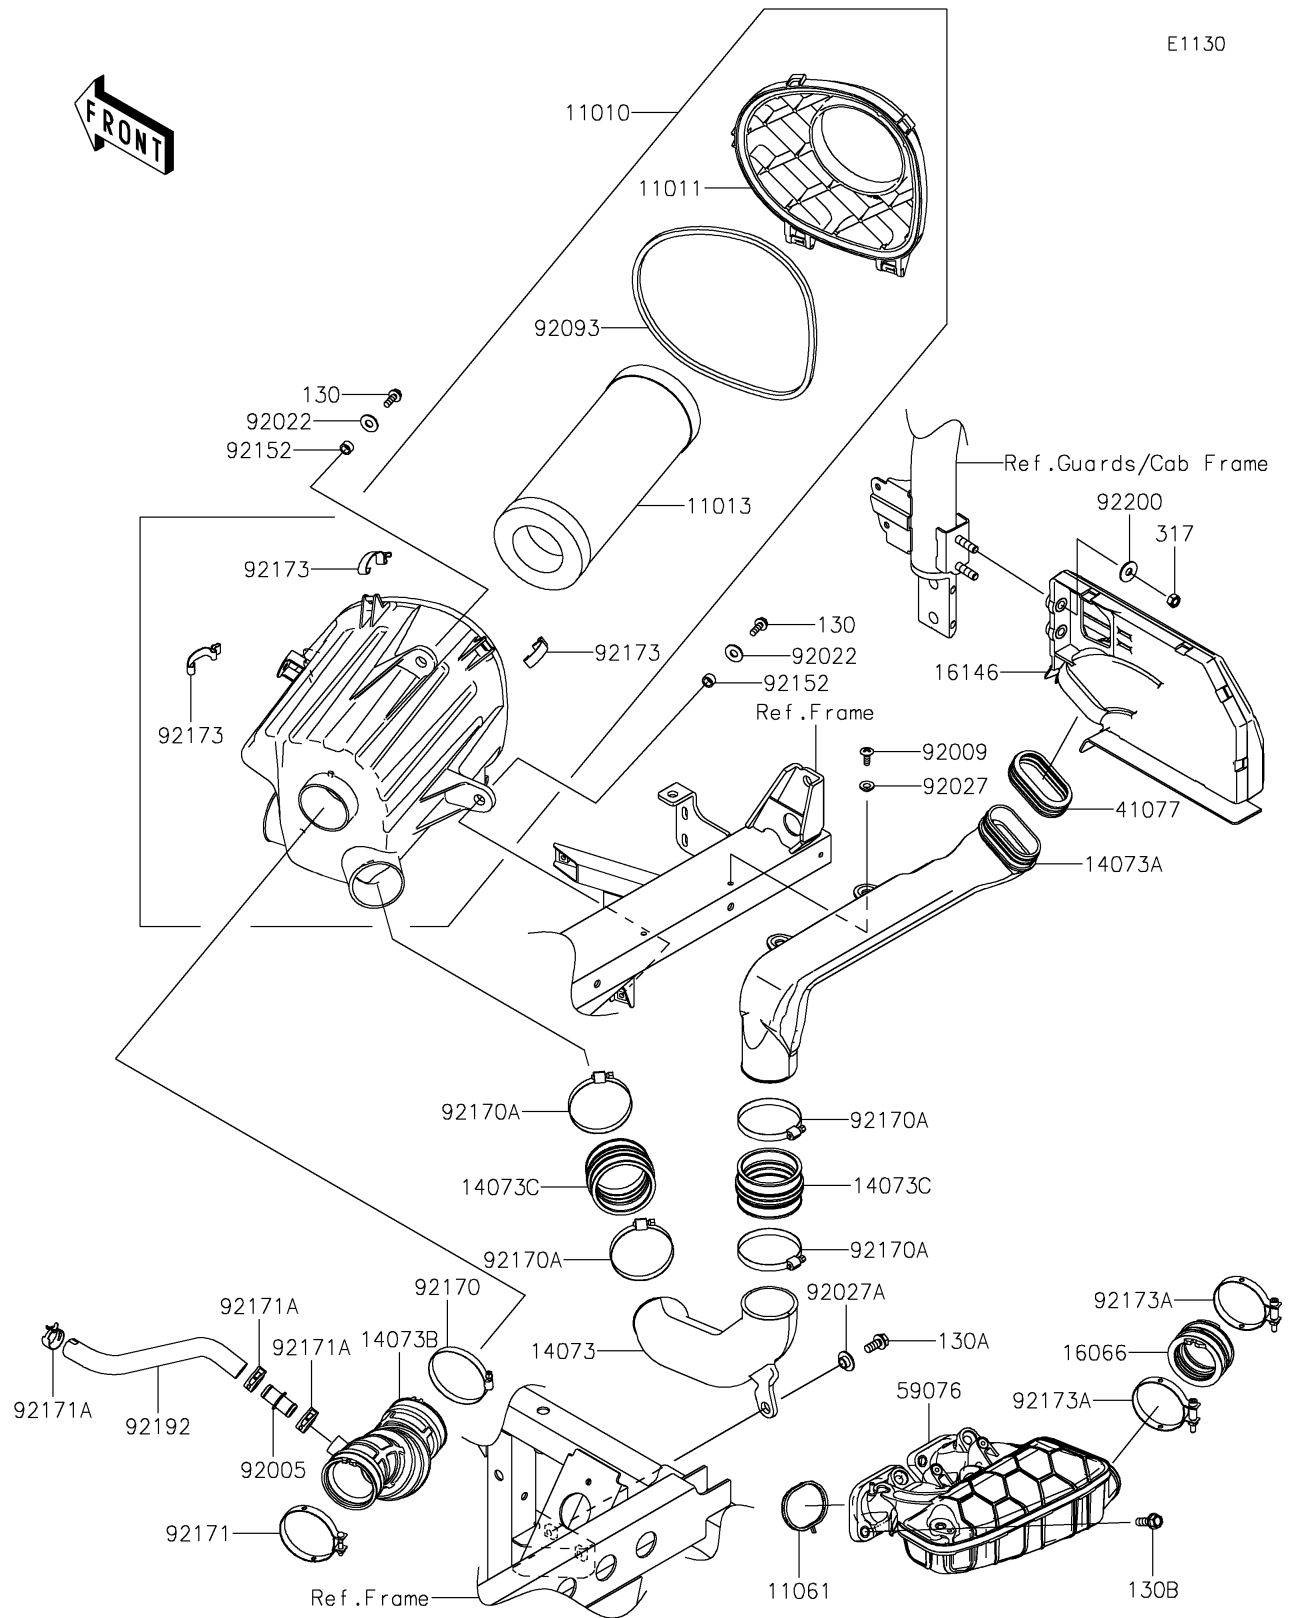

2026 MULE PRO-FXT™ 1000 LE

PARTS DIAGRAM

Air Cleaner

2026 MULE PRO-FXT™ 1000 LE

PARTS LIST

Air Cleaner

ITEM NAME	PART NUMBER	QUANTITY
FILTER-ASSY-AIR (Ref # 11010)	11010-1818	1
CASE-AIR FILTER,UPP (Ref # 11011)	11011-0971	1
ELEMENT-AIR FILTER (Ref # 11013)	11013-7044	1
GASKET,MANIFOLD-INTAKE (Ref # 11061)	11061-1459	2
DUCT,LOWER (Ref # 14073)	14073-1887	1
DUCT,UPPER (Ref # 14073A)	14073-1889	1
DUCT,A/F CASE-THROTTLE (Ref # 14073B)	14073-1890	1
DUCT,INTAKE JOINT (Ref # 14073C)	14073-1891	2
HOLDER-THROTTLE BODY (Ref # 16066)	16066-0028	1
COVER-ASSY,BLACK (Ref # 16146)	16146-0921-6Z	1
ADAPTER (Ref # 41077)	41077-0753	1
MANIFOLD-INTAKE (Ref # 59076)	59076-0040	1
FITTING,DUCT-BREATHER TUBE (Ref # 92005)	92005-0992	1
SCREW,TAPPING,6X16 (Ref # 92009)	92009-1166	2
WASHER,8.5X20X1.6 (Ref # 92022)	92022-1561	2
COLLAR,L=4.6 (Ref # 92027)	92027-1168	2
COLLAR (Ref # 92027A)	92027-1745	1
SEAL,AIR FILTER CASE (Ref # 92093)	92093-0787	1
COLLAR,8.8X12.3X6.9 (Ref # 92152)	92152-1853	2
CLAMP (Ref # 92170)	92170-1763	1
CLAMP (Ref # 92170A)	92170-1764	4
CLAMP,62MM (Ref # 92171)	92171-0857	1
CLAMP (Ref # 92171A)	92171-1277	3
CLAMP,AIR FILTER CASE (Ref # 92173)	92173-2023	3
CLAMP (Ref # 92173A)	92173-2674	2
TUBE,BREATHER (Ref # 92192)	92192-2632	1
WASHER,8.5X23X1.6 (Ref # 92200)	92200-0752	2
BOLT-FLANGED,6X18 (Ref # 130)	130BA0618	2
BOLT-FLANGED,8X18 (Ref # 130A)	130BA0818	1

2026 MULE PRO-FXT™ 1000 LE

PARTS LIST

Air Cleaner

ITEM NAME	PART NUMBER	QUANTITY
BOLT-FLANGED,8X25 (Ref # 130B)	130CA0825	4
NUT-HEX-SMALL,8MM (Ref # 317)	317BA0800	2