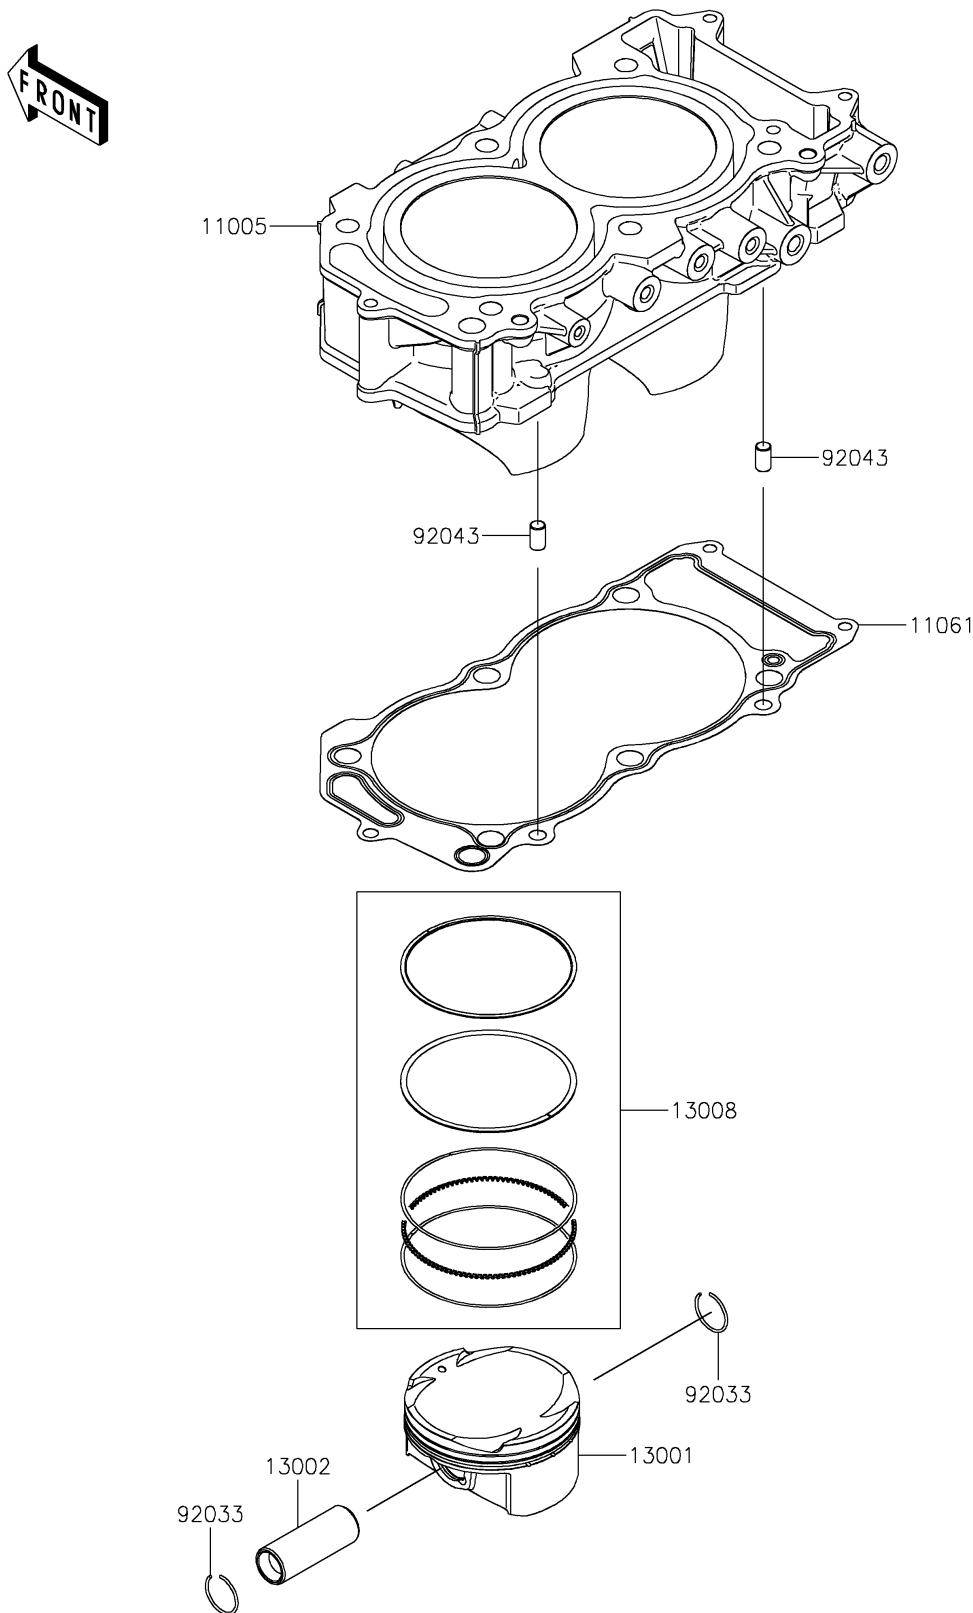

2026 MULE PRO-FXT™ 1000 LE

PARTS DIAGRAM

Cylinder/Piston(s)

E1120

2026 MULE PRO-FXT™ 1000 LE

PARTS LIST

Cylinder/Piston(s)

ITEM NAME	PART NUMBER	QUANTITY
CYLINDER-ENGINE (Ref # 11005)	11005-0695	1
GASKET,CYLINDER BASE (Ref # 11061)	11061-1309	1
PISTON-ENGINE (Ref # 13001)	13001-0844	2
PIN-PISTON (Ref # 13002)	13002-0736	2
RING-SET-PISTON (Ref # 13008)	13008-0604	2
RING-SNAP (Ref # 92033)	92033-1188	4
PIN,8X14 (Ref # 92043)	92043-1567	2