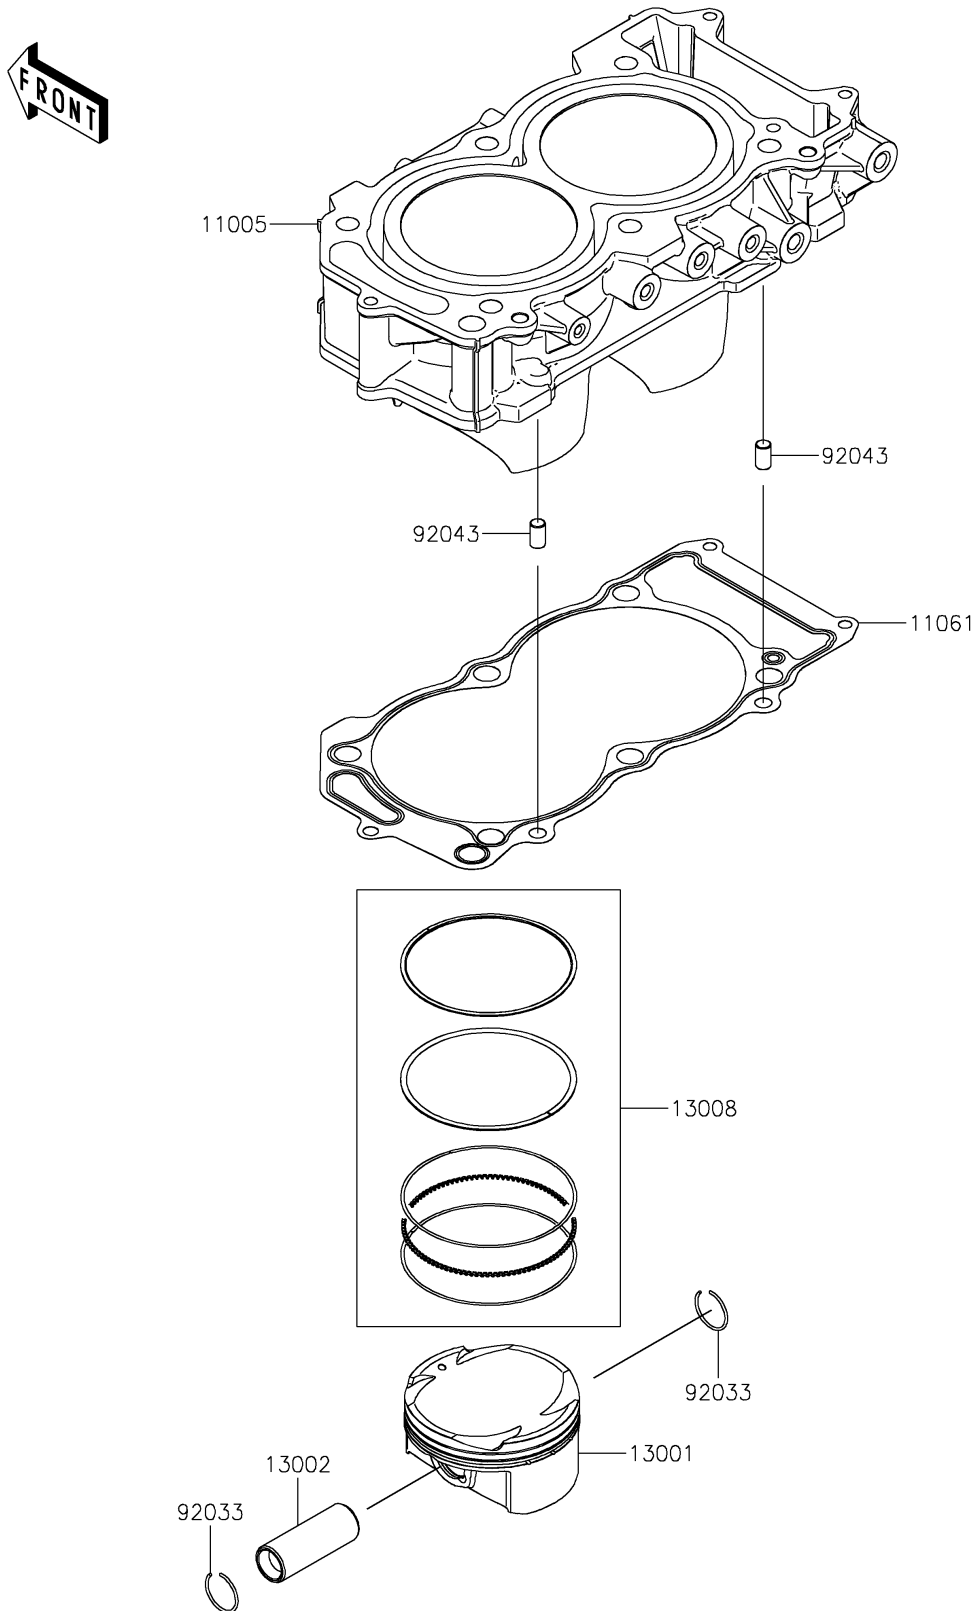

2025 MULE PRO-FXT 1000 LE

PARTS DIAGRAM

Cylinder/Piston(s)

E1120

2025 MULE PRO-FXT 1000 LE

PARTS LIST

Cylinder/Piston(s)

ITEM NAME	PART NUMBER	QUANTITY
CYLINDER-ENGINE (Ref # 11005)	11005-0695	1
GASKET,CYLINDER BASE (Ref # 11061)	11061-1309	1
PISTON-ENGINE (Ref # 13001)	13001-0844	2
PIN-PISTON (Ref # 13002)	13002-0736	2
RING-SET-PISTON (Ref # 13008)	13008-0604	2
RING-SNAP (Ref # 92033)	92033-1188	4
PIN,8X14 (Ref # 92043)	92043-1567	2