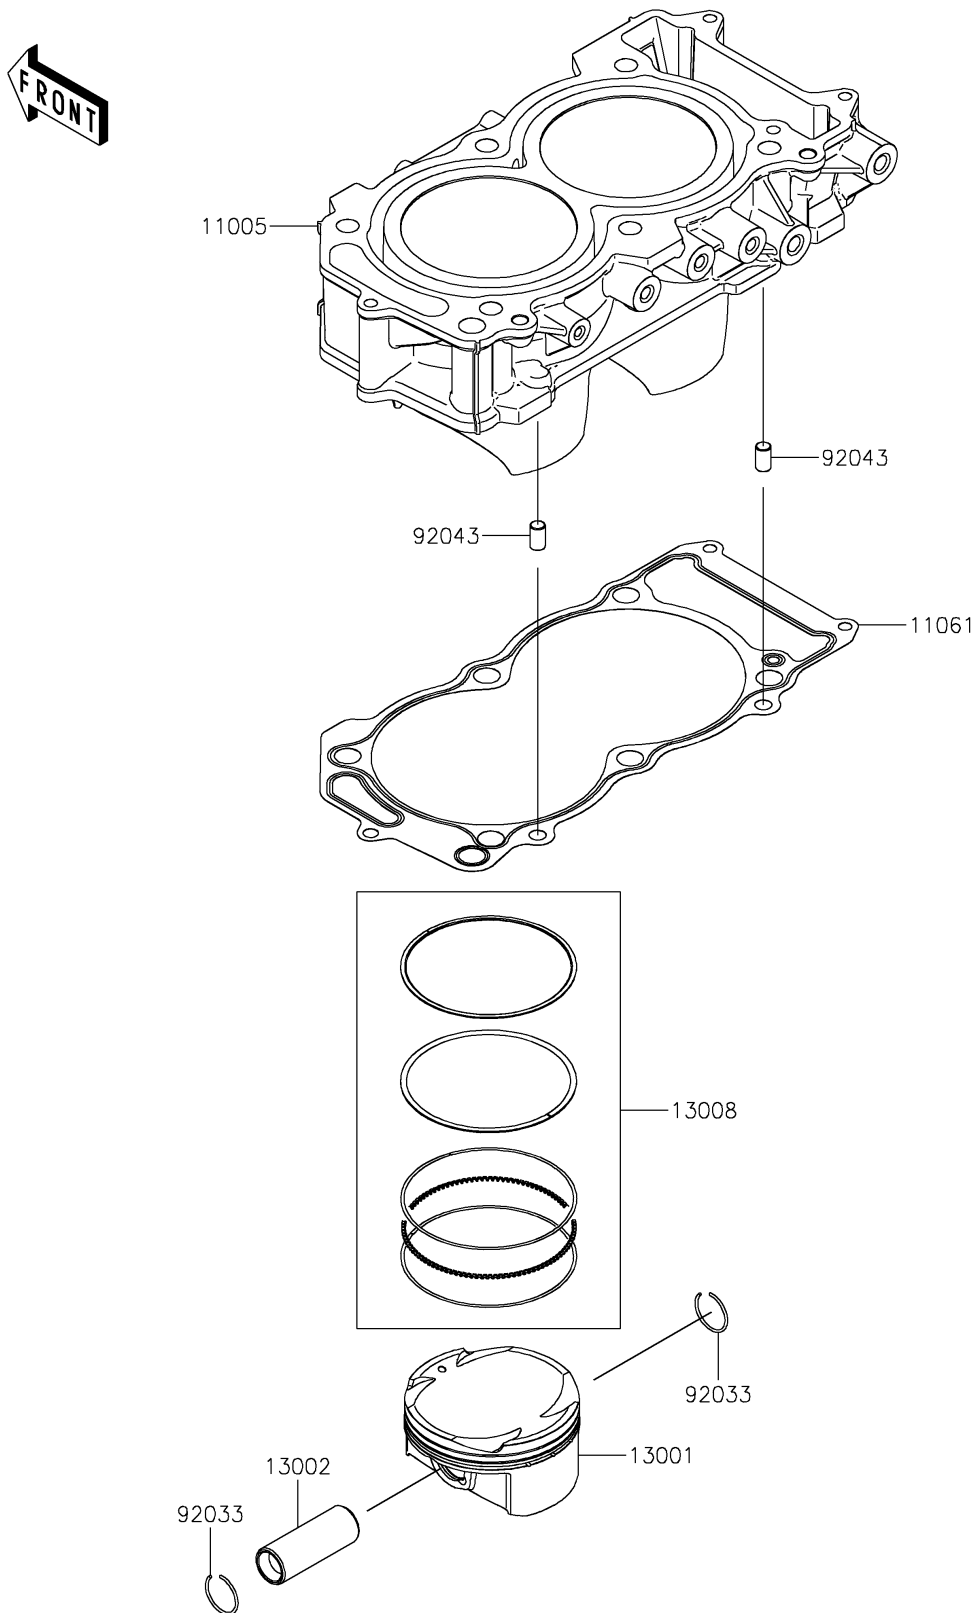

## PARTS DIAGRAM

### Cylinder/Piston(s)

E1120

## PARTS LIST

### Cylinder/Piston(s)

ITEM NAME	PART NUMBER	QUANTITY
CYLINDER-ENGINE (Ref # 11005)	11005-0695	1
GASKET,CYLINDER BASE (Ref # 11061)	11061-1309	1
PISTON-ENGINE (Ref # 13001)	13001-0844	2
PIN-PISTON (Ref # 13002)	13002-0736	2
RING-SET-PISTON (Ref # 13008)	13008-0604	2
RING-SNAP (Ref # 92033)	92033-1188	4
PIN,8X14 (Ref # 92043)	92043-1567	2