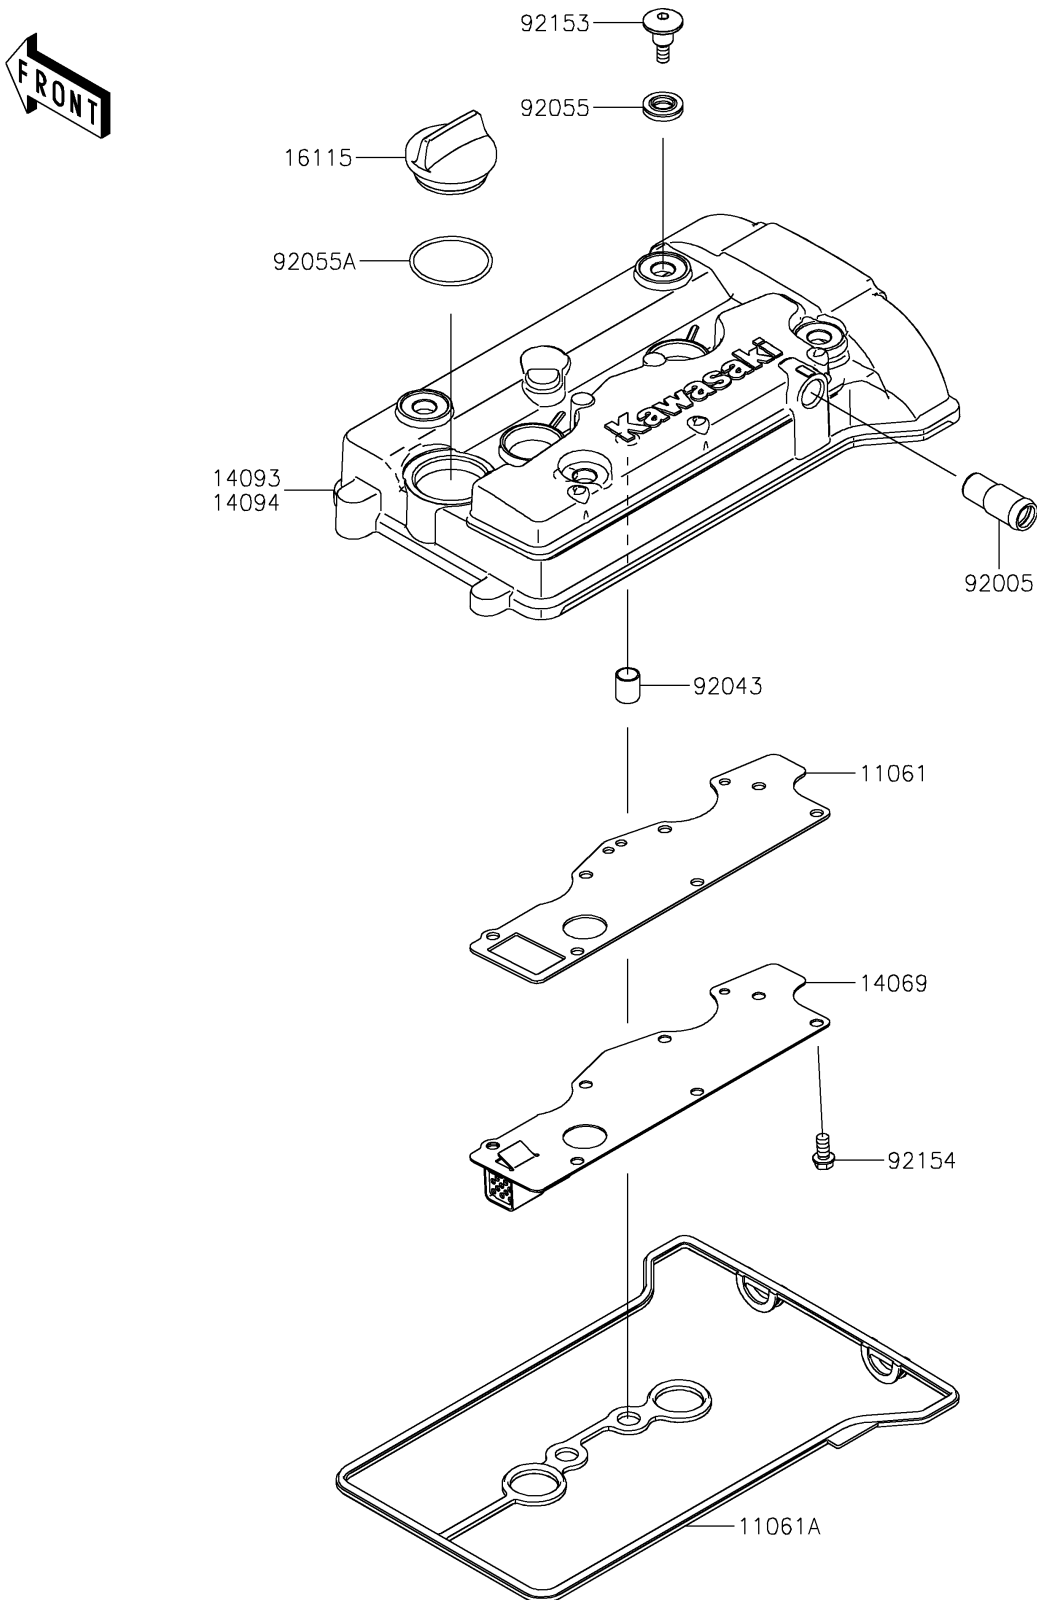

2026 MULE PRO-FXT™ 1000 LE

PARTS DIAGRAM Cylinder Head Cover

E1112

2026 MULE PRO-FXT™ 1000 LE

PARTS LIST

Cylinder Head Cover

ITEM NAME	PART NUMBER	QUANTITY
GASKET,BREATHER PLATE (Ref # 11061)	11061-1314	1
GASKET,HEAD COVER (Ref # 11061A)	11061-1457	1
BREATHER (Ref # 14069)	14069-0036	1
COVER,HEAD COVER (Ref # 14093)	14093-1384	1
CAP-OIL FILLER (Ref # 16115)	16115-1064	1
FITTING,BREATHER (Ref # 92005)	92005-0968	1
PIN,10.1X12X14 (Ref # 92043)	92043-4009	2
RING-O (Ref # 92055)	92055-0785	4
RING-O (Ref # 92055A)	92055-1759	1
BOLT,SOCKET,6X22.5 (Ref # 92153)	92153-1779	4
BOLT,FLANGED-SMALL,6X12 (Ref # 92154)	92154-1888	7