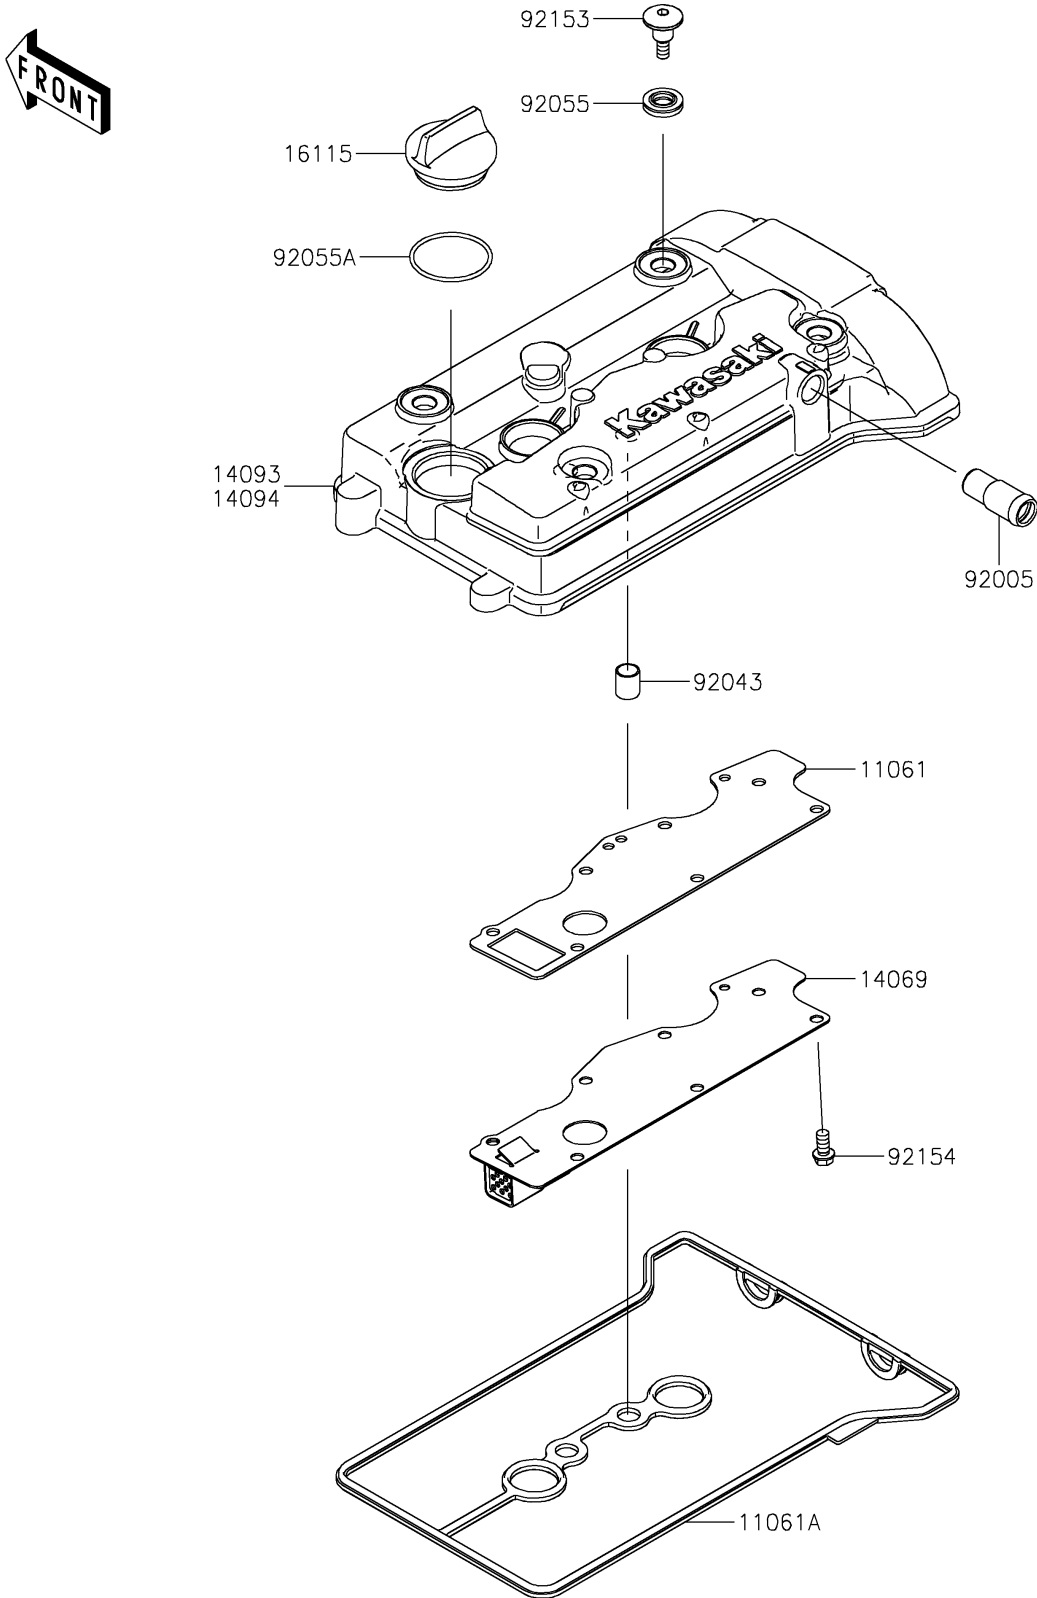

## PARTS DIAGRAM Cylinder Head Cover

E1112

## PARTS LIST

### Cylinder Head Cover

ITEM NAME	PART NUMBER	QUANTITY
GASKET,BREATHER PLATE (Ref # 11061)	11061-1314	1
GASKET,HEAD COVER (Ref # 11061A)	11061-1457	1
BREATHER (Ref # 14069)	14069-0036	1
COVER,HEAD COVER (Ref # 14093)	14093-1384	1
CAP-OIL FILLER (Ref # 16115)	16115-1064	1
FITTING,BREATHER (Ref # 92005)	92005-0968	1
PIN,10.1X12X14 (Ref # 92043)	92043-4009	2
RING-O (Ref # 92055)	92055-0785	4
RING-O (Ref # 92055A)	92055-1759	1
BOLT,SOCKET,6X22.5 (Ref # 92153)	92153-1779	4
BOLT,FLANGED-SMALL,6X12 (Ref # 92154)	92154-1888	7