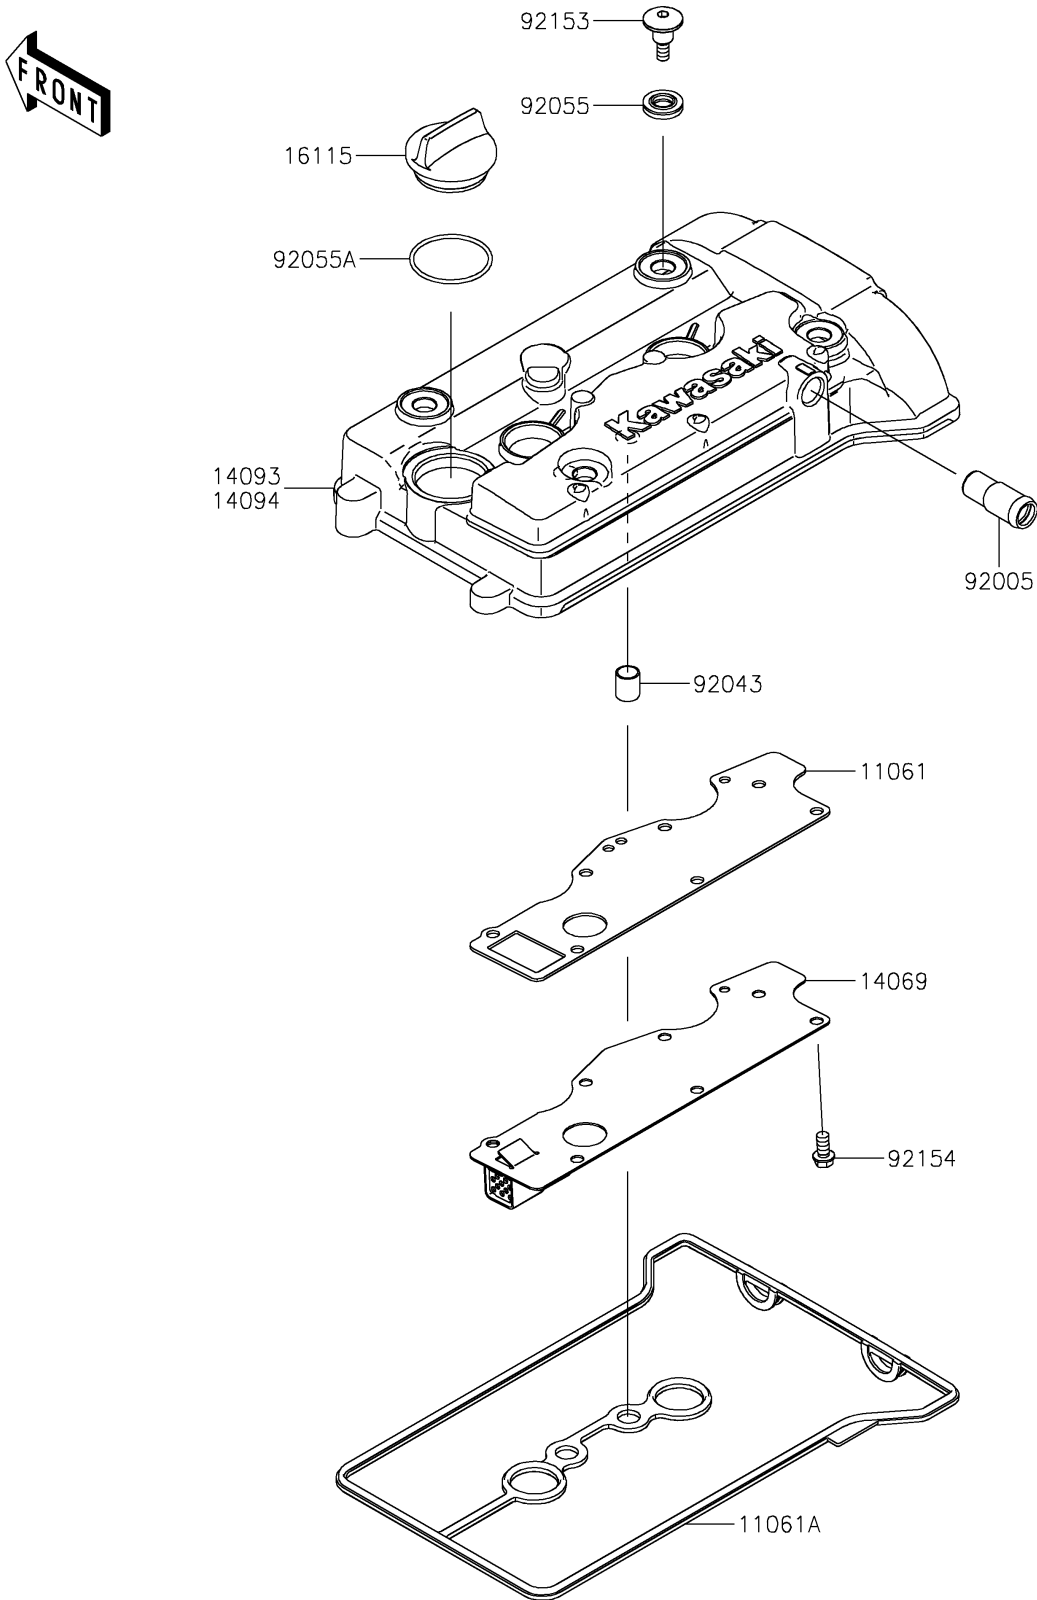

2025 MULE PRO-FXT 1000 LE

PARTS DIAGRAM Cylinder Head Cover

E1112

2025 MULE PRO-FXT 1000 LE

PARTS LIST

Cylinder Head Cover

ITEM NAME	PART NUMBER	QUANTITY
-----------	-------------	----------