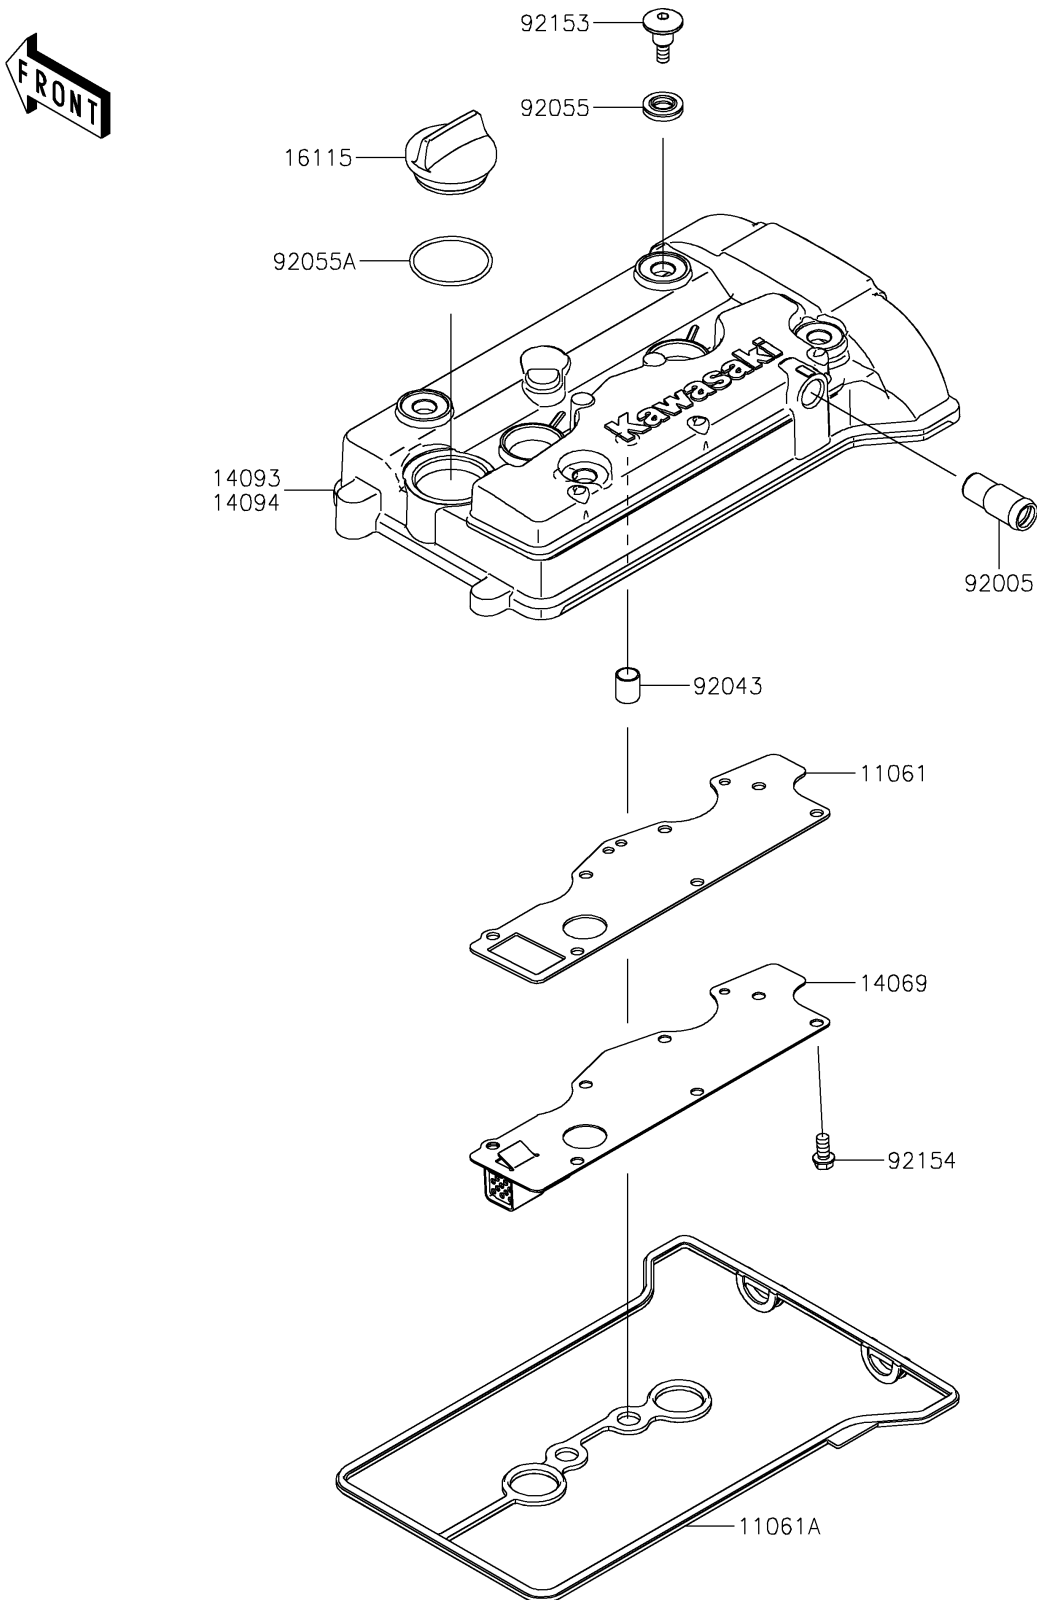

2024 MULE PRO-FXT™ 1000 LE

PARTS DIAGRAM Cylinder Head Cover

E1112

2024 MULE PRO-FXT™ 1000 LE

PARTS LIST

Cylinder Head Cover

ITEM NAME	PART NUMBER	QUANTITY
GASKET,BREATHER PLATE (Ref # 11061)	11061-1314	1
GASKET,HEAD COVER (Ref # 11061A)	11061-1457	1
BREATHER (Ref # 14069)	14069-0036	1
COVER,HEAD COVER (Ref # 14093)	14093-1384	1
CAP-OIL FILLER (Ref # 16115)	16115-1064	1
FITTING,BREATHER (Ref # 92005)	92005-0968	1
PIN,10.1X12X14 (Ref # 92043)	92043-4009	2
RING-O (Ref # 92055)	92055-0785	4
RING-O (Ref # 92055A)	92055-1759	1
BOLT,SOCKET,6X22.5 (Ref # 92153)	92153-1779	4
BOLT,FLANGED-SMALL,6X12 (Ref # 92154)	92154-1888	7