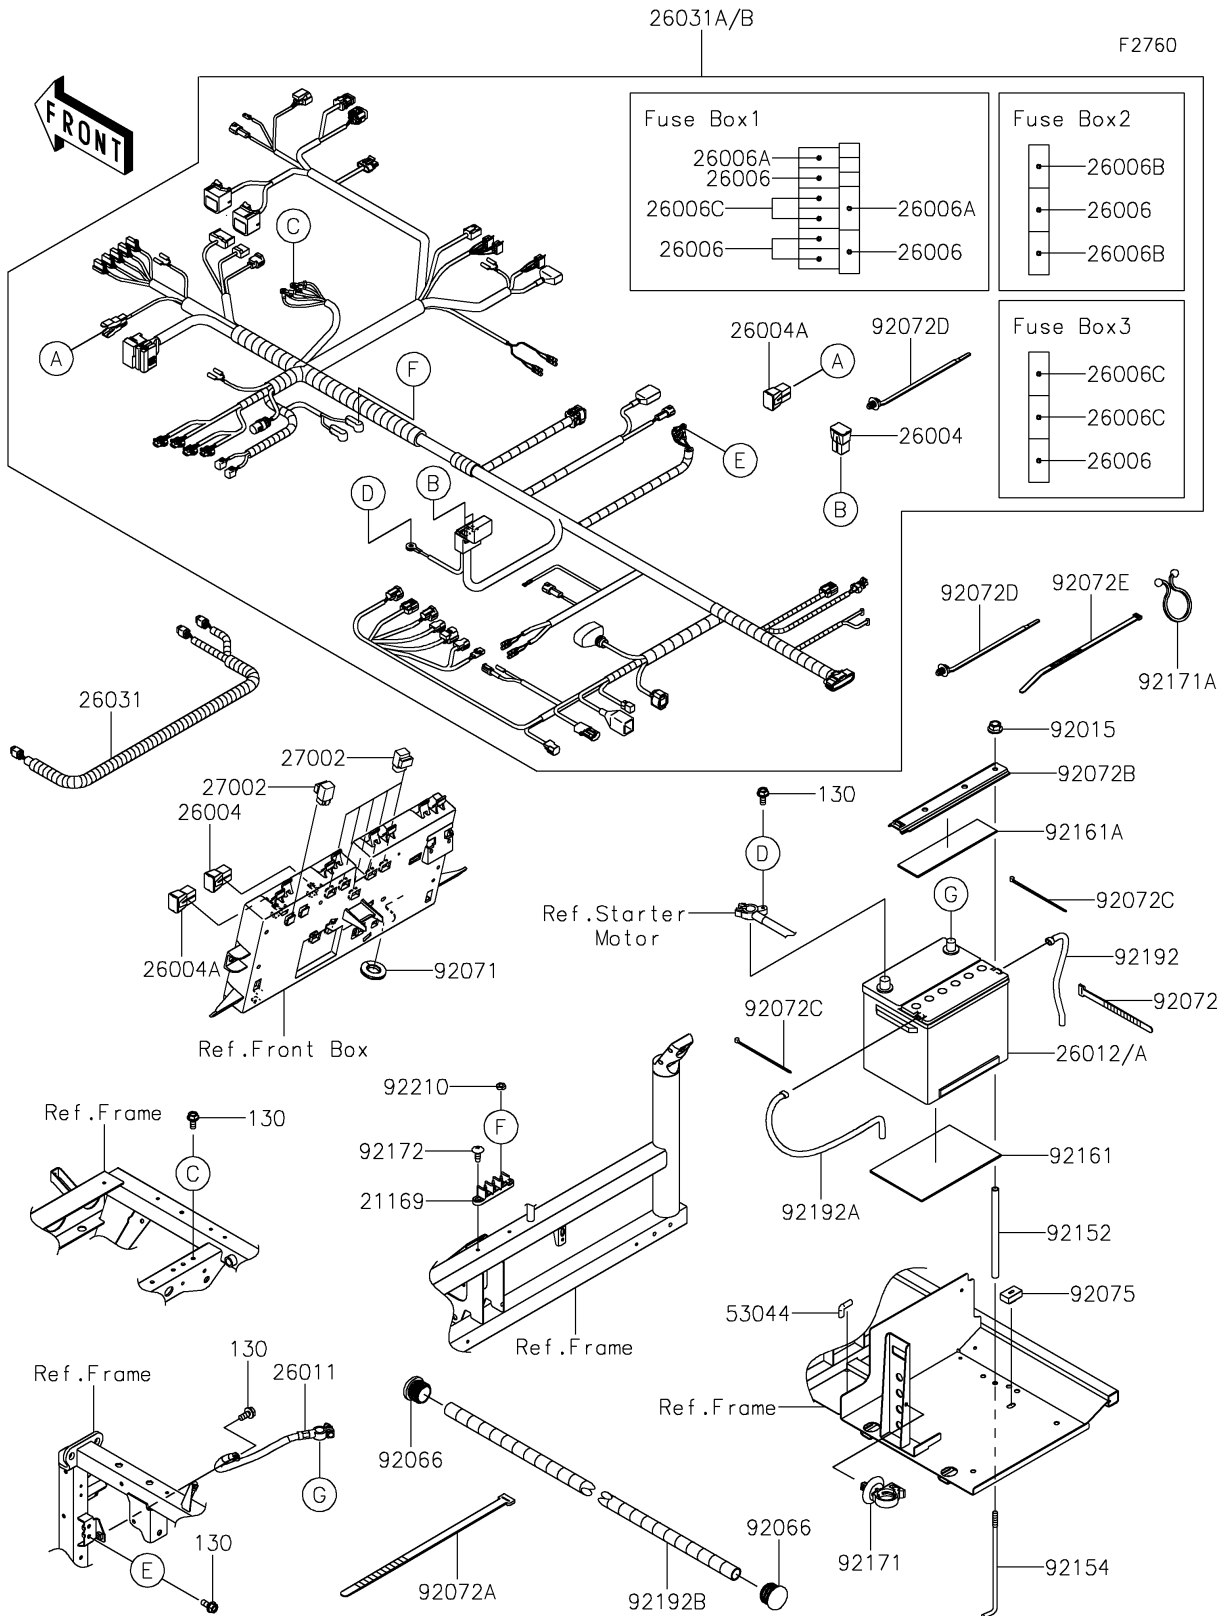

2024 MULE PRO-FXR™ 1000 LE

PARTS DIAGRAM

Chassis Electrical Equipment

2024 MULE PRO-FXR™ 1000 LE

PARTS LIST

Chassis Electrical Equipment

ITEM NAME	PART NUMBER	QUANTITY
-----------	-------------	----------
