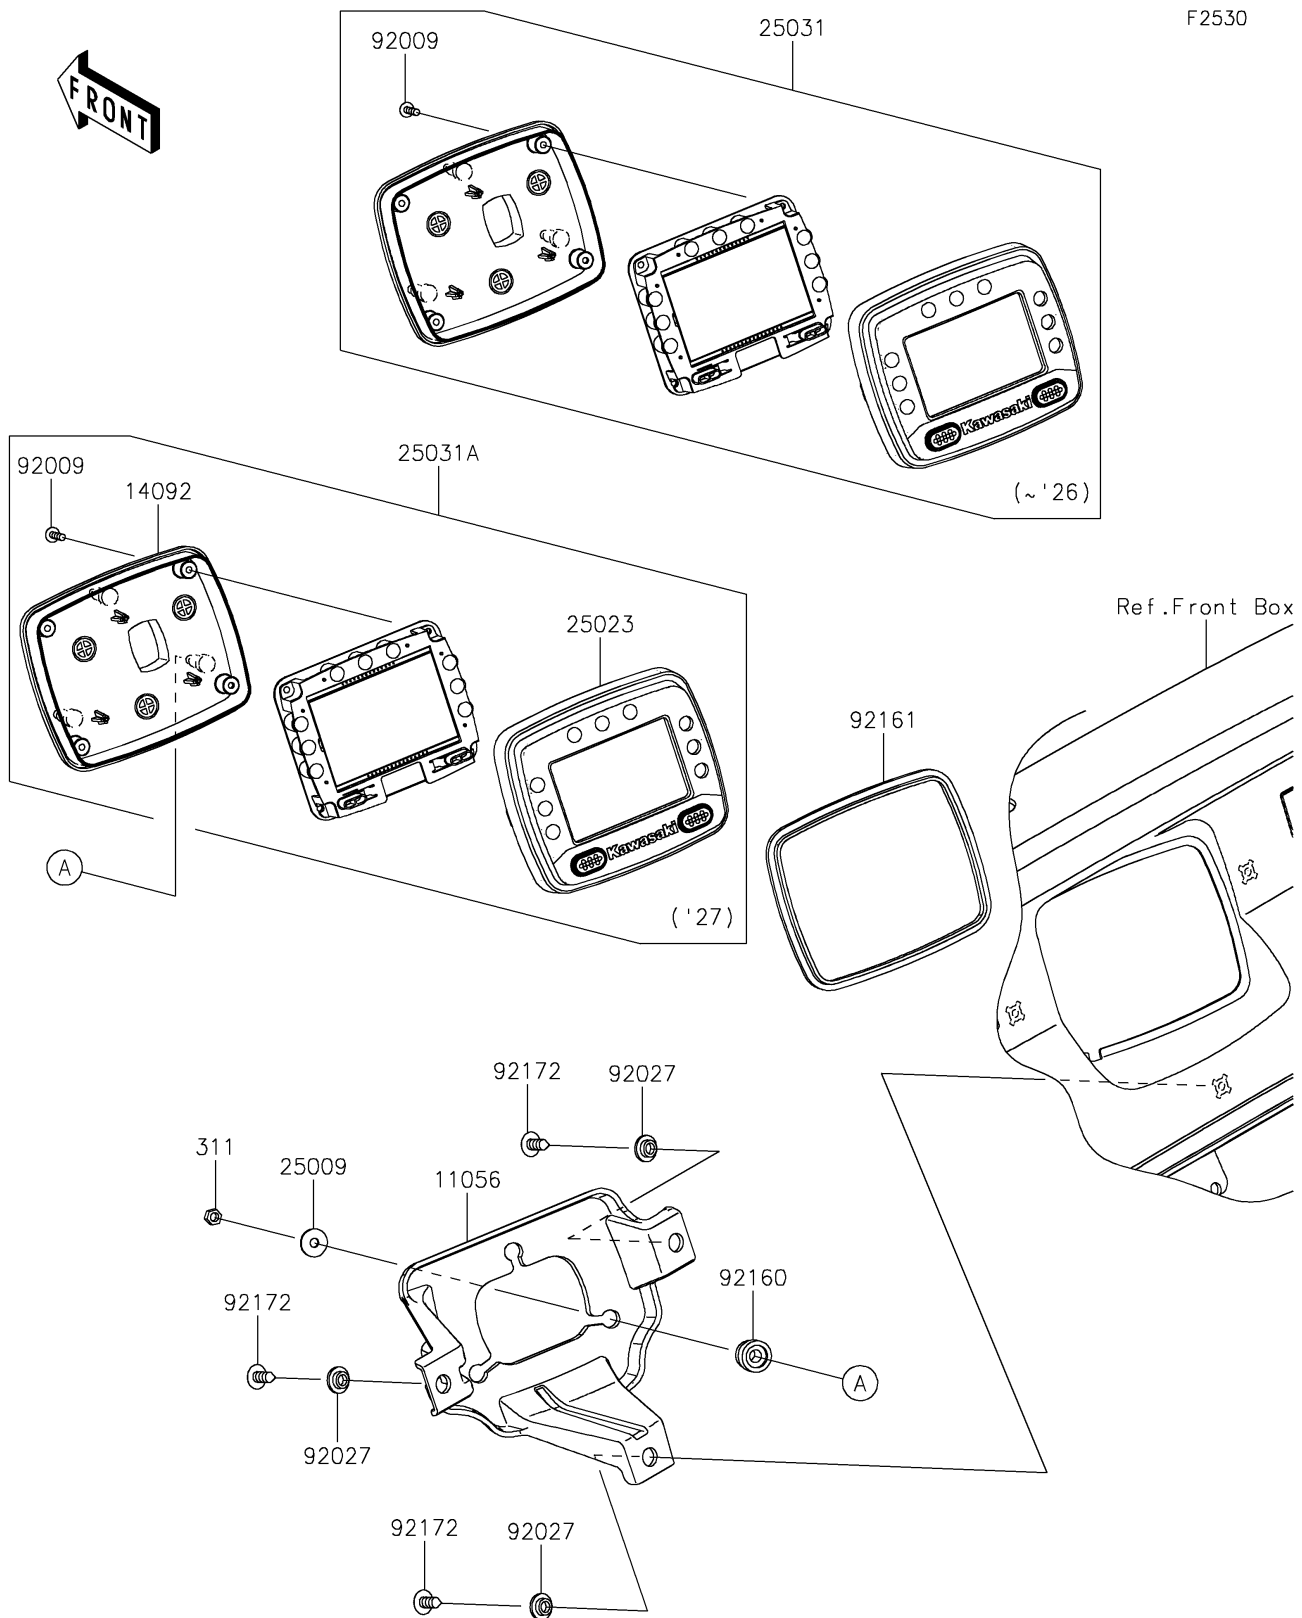

2025 MULE PRO-FXR 1000 LE

PARTS DIAGRAM

Meter(s)

2025 MULE PRO-FXR 1000 LE

PARTS LIST

Meter(s)

ITEM NAME	PART NUMBER	QUANTITY
BRACKET,METER (Ref # 11056)	11056-2956	1
WASHER,5.2X16X1.2 (Ref # 25009)	25009-004	3
METER-ASSY,LCD (Ref # 25031)	25031-1322	1
SCREW,TAPPING,3X12 (Ref # 92009)	92009-1255	4
COLLAR,L=4.6 (Ref # 92027)	92027-1168	3
DAMPER (Ref # 92160)	92160-1460	3
DAMPER,METER (Ref # 92161)	92161-0906	1
SCREW,6X16 (Ref # 92172)	92172-0284	3
NUT-HEX,5MM (Ref # 311)	311AB0500	3