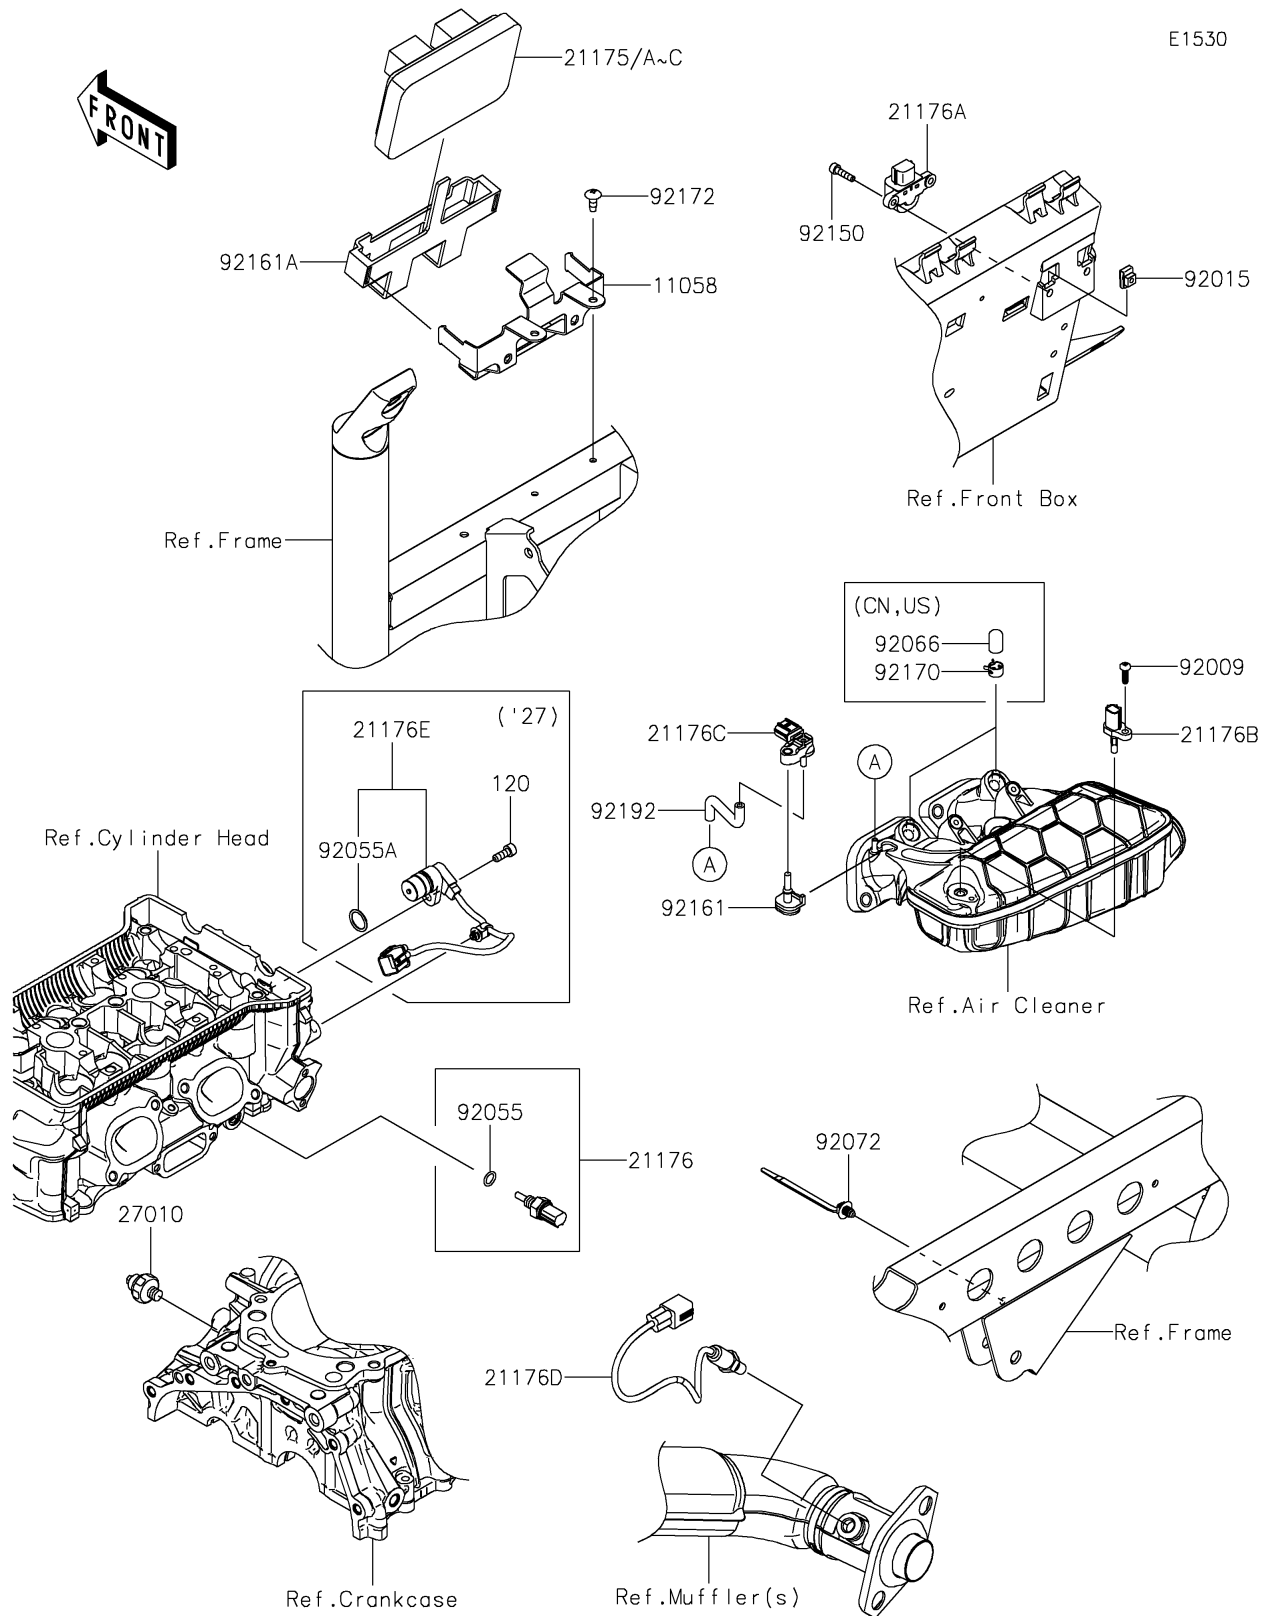

2025 MULE PRO-FXR 1000 LE

PARTS DIAGRAM

Fuel Injection

E1530

2025 MULE PRO-FXR 1000 LE

PARTS LIST

Fuel Injection

| ITEM NAME | PART NUMBER | QUANTITY |
|--|-------------|----------|
| BRACKET,ECU (Ref # 11058) | 11058-0323 | 1 |
| CONTROL UNIT-ELECTRONIC (Ref # 21175) | 21175-1881 | 1 |
| CONTROL UNIT-ELECTRONIC (Ref # 21175A) | 21175-1882 | 1 |
| SENSOR,WATER TEMP (Ref # 21176) | 21176-0009 | 1 |
| SENSOR,VEHICLE-DOWN (Ref # 21176A) | 21176-0026 | 1 |
| SENSOR,AIR TEMPERATURE (Ref # 21176B) | 21176-0048 | 1 |
| SENSOR,PRESSURE (Ref # 21176C) | 21176-0906 | 1 |
| SENSOR,OXYGEN (Ref # 21176D) | 21176-1192 | 1 |
| SWITCH,OIL PRESSURE (Ref # 27010) | 27010-1313 | 1 |
| SCREW,TAPPING,5X16 (Ref # 92009) | 92009-1264 | 1 |
| NUT,5MM (Ref # 92015) | 92015-1627 | 2 |
| RING-O,9.5X1.9 (Ref # 92055) | 92055-0016 | 1 |
| PLUG (Ref # 92066) | 92066-0862 | 2 |
| BAND,OS170-FT7(BLACK) (Ref # 92072) | 92072-1414 | 1 |
| BOLT,SOCKET,5X20 (Ref # 92150) | 92150-1019 | 2 |
| DAMPER (Ref # 92161) | 92161-0673 | 1 |
| DAMPER,ECU (Ref # 92161A) | 92161-2481 | 1 |
| CLAMP (Ref # 92170) | 92170-2043 | 2 |
| SCREW,TAPPING,6X16 (Ref # 92172) | 92172-0739 | 2 |
| TUBE (Ref # 92192) | 92192-2633 | 1 |