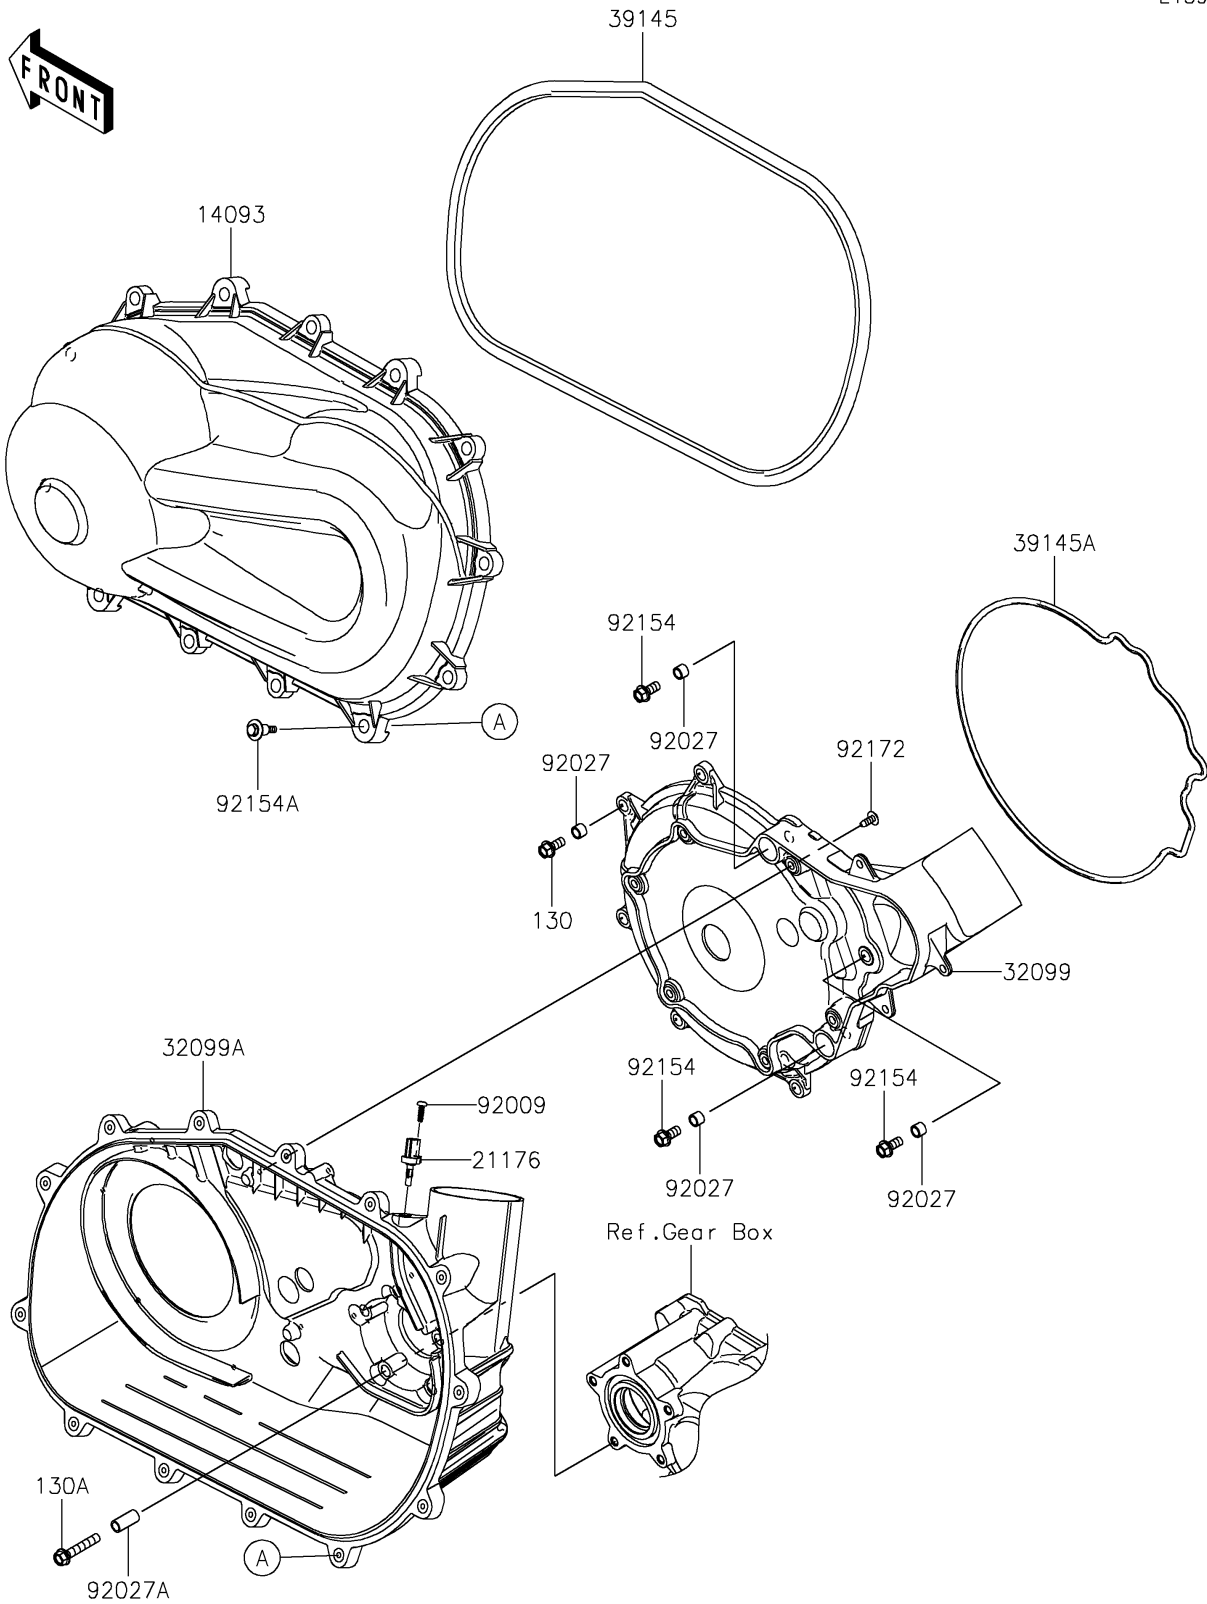

2025 MULE PRO-FXR 1000 LE

PARTS DIAGRAM

Converter Cover

E1393

2025 MULE PRO-FXR 1000 LE

PARTS LIST

Converter Cover

| ITEM NAME | PART NUMBER | QUANTITY |
|--------------------------------------|-------------|----------|
| COVER,CVT (Ref # 14093) | 14093-1361 | 1 |
| SENSOR,AIR TEMPERATURE (Ref # 21176) | 21176-0048 | 1 |
| CASE,INNER (Ref # 32099) | 32099-0823 | 1 |
| CASE,OUTER (Ref # 32099A) | 32099-0841 | 1 |
| TRIM-SEAL,CVT COVER (Ref # 39145) | 39145-0742 | 1 |
| TRIM-SEAL,E/G SIDE (Ref # 39145A) | 39145-0771 | 1 |
| SCREW,TAPPING,5X16 (Ref # 92009) | 92009-1264 | 1 |
| COLLAR,8.8X12X9 (Ref # 92027) | 92027-1568 | 8 |
| COLLAR (Ref # 92027A) | 92027-4012 | 5 |
| BOLT,FLANGED,8X18 (Ref # 92154) | 92154-1386 | 3 |
| BOLT,CVT COVER (Ref # 92154A) | 92154-1522 | 13 |
| SCREW,6X16 (Ref # 92172) | 92172-0284 | 9 |
| BOLT-FLANGED,8X18 (Ref # 130) | 130BA0818 | 5 |
| BOLT-FLANGED,8X45 (Ref # 130A) | 130BA0845 | 5 |