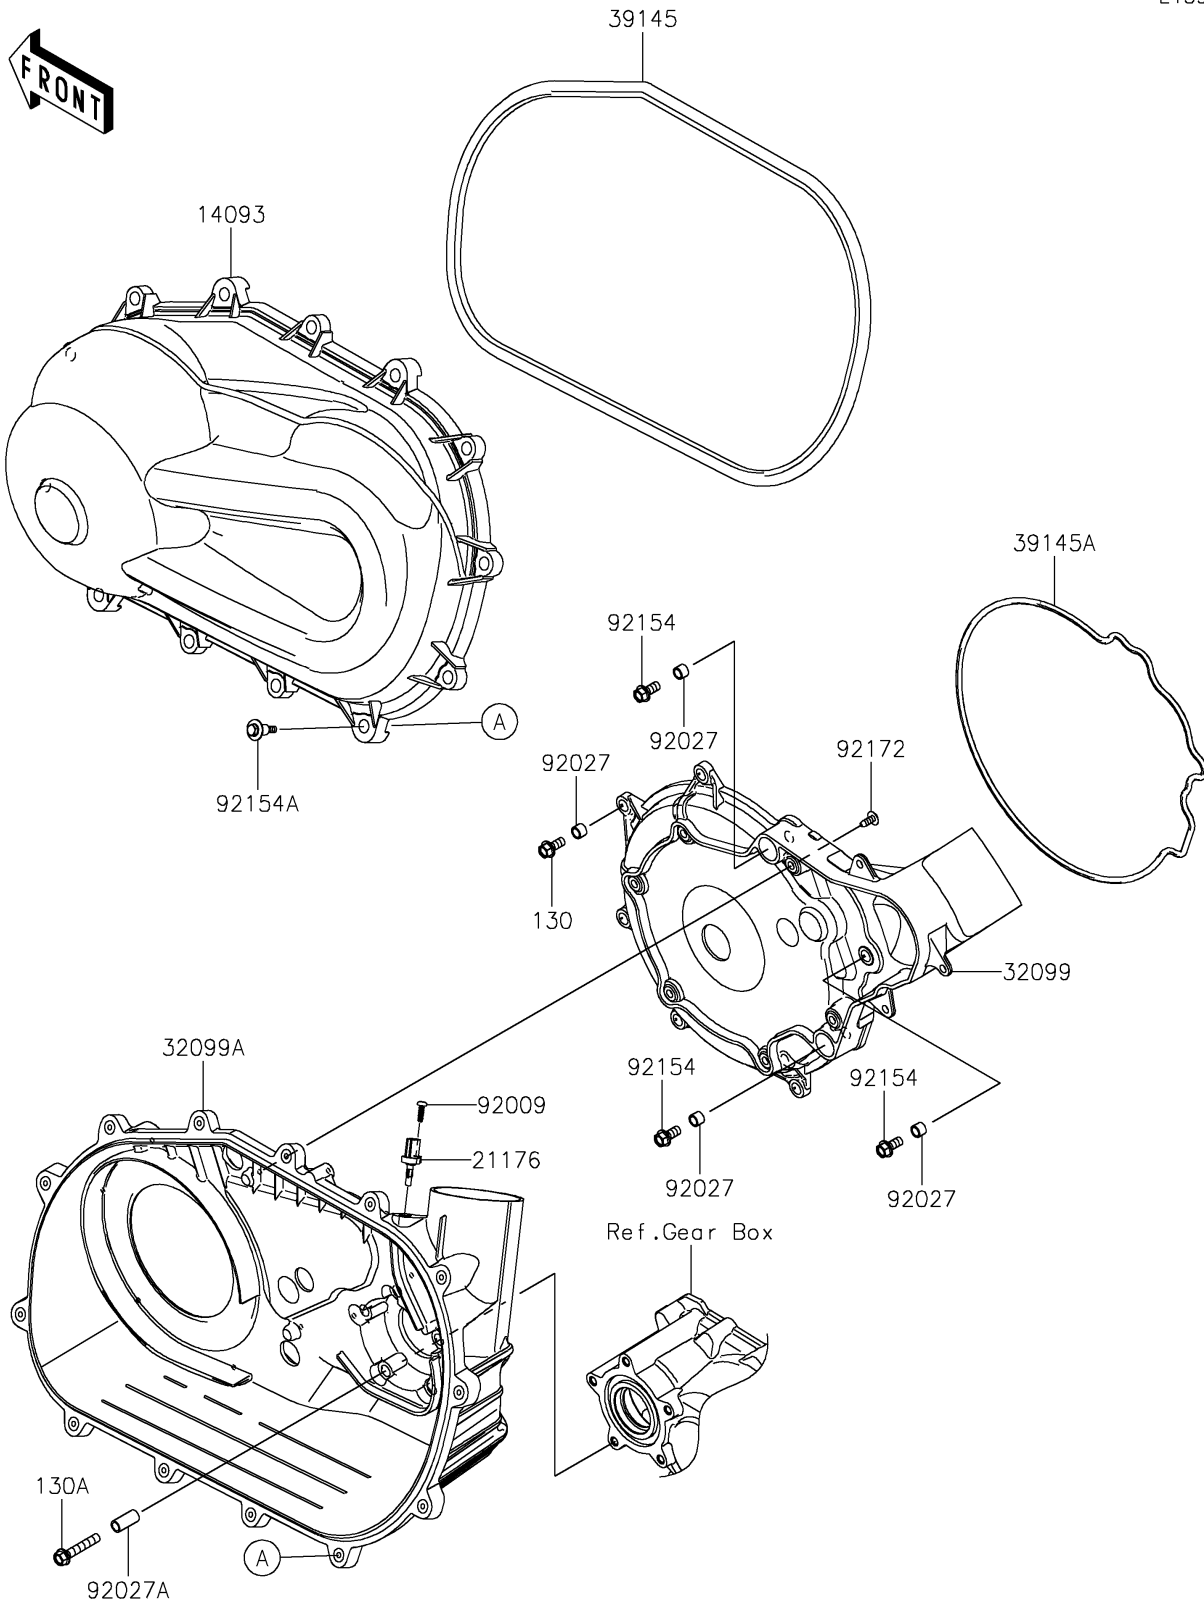

2025 MULE PRO-FXR 1000 LE

PARTS DIAGRAM

Converter Cover

E1393

2025 MULE PRO-FXR 1000 LE

PARTS LIST

Converter Cover

ITEM NAME	PART NUMBER	QUANTITY
COVER,CVT (Ref # 14093)	14093-1361	1
SENSOR,AIR TEMPERATURE (Ref # 21176)	21176-0048	1
CASE,INNER (Ref # 32099)	32099-0823	1
CASE,OUTER (Ref # 32099A)	32099-0841	1
TRIM-SEAL,CVT COVER (Ref # 39145)	39145-0742	1
TRIM-SEAL,E/G SIDE (Ref # 39145A)	39145-0771	1
SCREW,TAPPING,5X16 (Ref # 92009)	92009-1264	1
COLLAR,8.8X12X9 (Ref # 92027)	92027-1568	8
COLLAR (Ref # 92027A)	92027-4012	5
BOLT,FLANGED,8X18 (Ref # 92154)	92154-1386	3
BOLT,CVT COVER (Ref # 92154A)	92154-1522	13
SCREW,6X16 (Ref # 92172)	92172-0284	9
BOLT-FLANGED,8X18 (Ref # 130)	130BA0818	5
BOLT-FLANGED,8X45 (Ref # 130A)	130BA0845	5