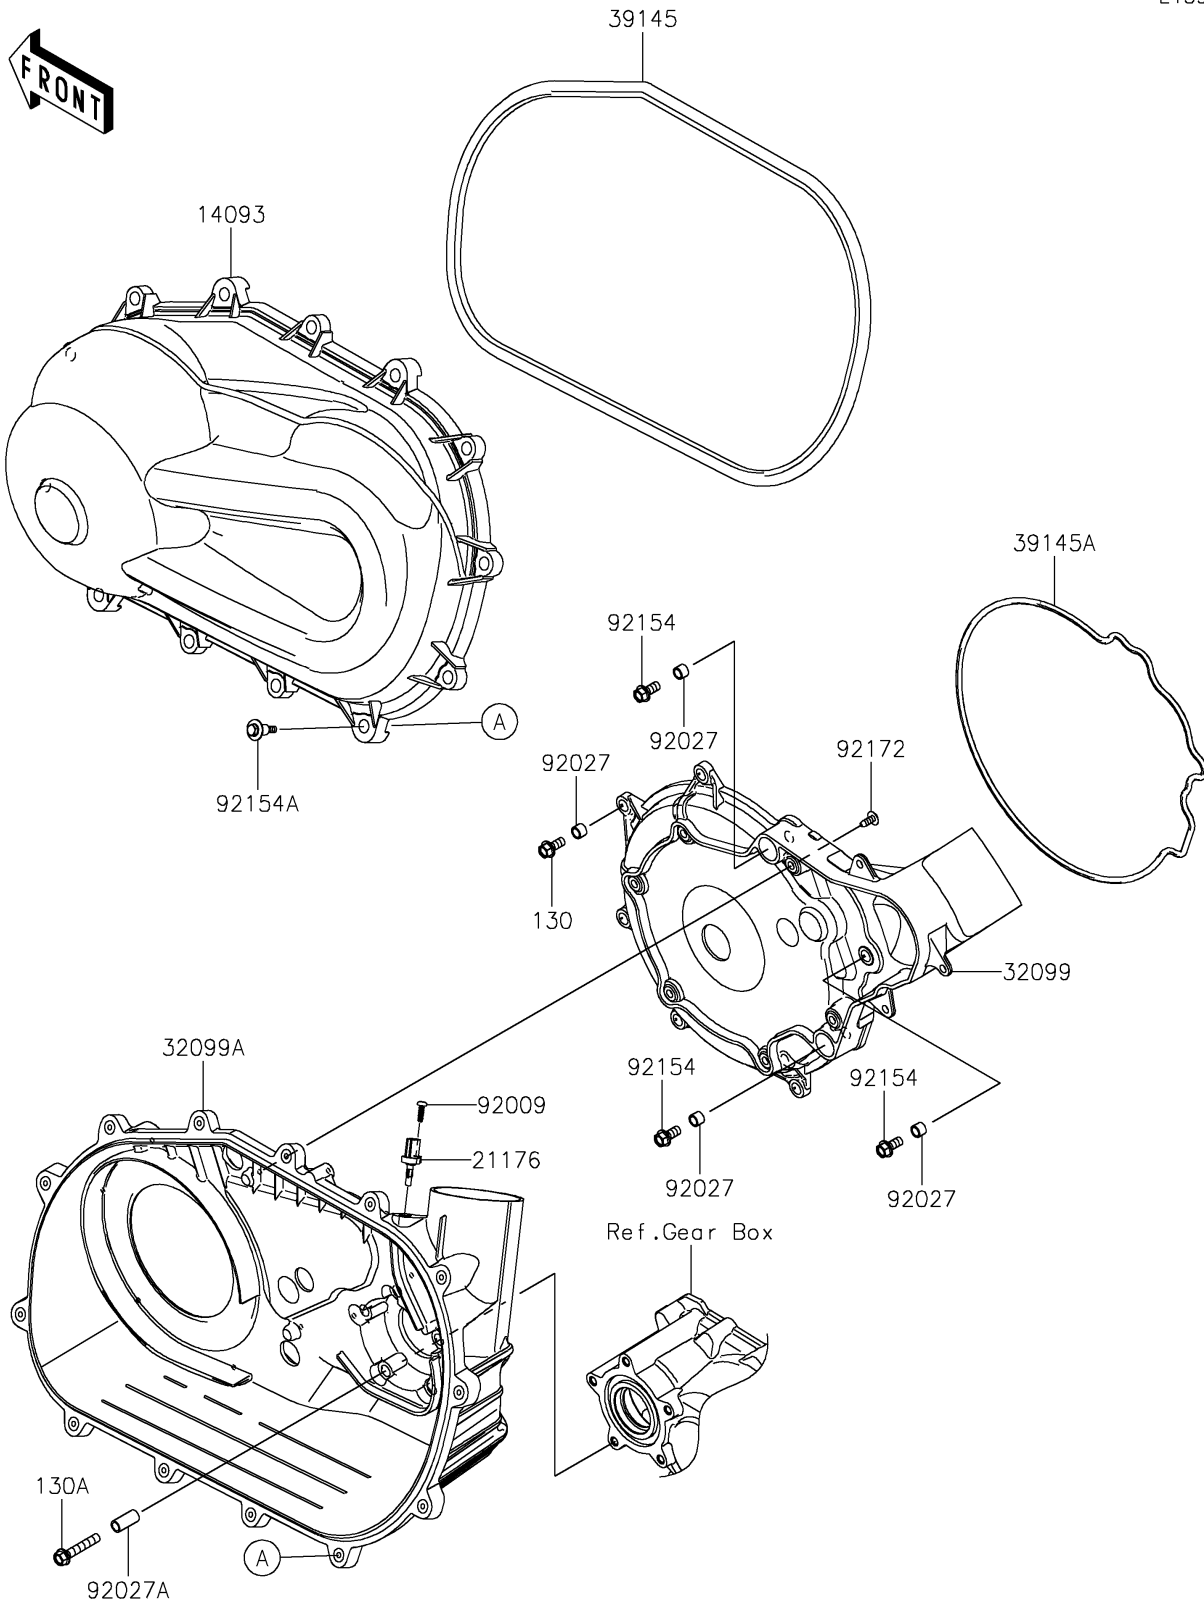

## PARTS DIAGRAM

### Converter Cover

E1393

## PARTS LIST

### Converter Cover

ITEM NAME	PART NUMBER	QUANTITY
COVER,CVT (Ref # 14093)	14093-1361	1
SENSOR,AIR TEMPERATURE (Ref # 21176)	21176-0048	1
CASE,INNER (Ref # 32099)	32099-0823	1
CASE,OUTER (Ref # 32099A)	32099-0841	1
TRIM-SEAL,CVT COVER (Ref # 39145)	39145-0742	1
TRIM-SEAL,E/G SIDE (Ref # 39145A)	39145-0771	1
SCREW,TAPPING,5X16 (Ref # 92009)	92009-1264	1
COLLAR,8.8X12X9 (Ref # 92027)	92027-1568	8
COLLAR (Ref # 92027A)	92027-4012	5
BOLT,FLANGED,8X18 (Ref # 92154)	92154-1386	3
BOLT,CVT COVER (Ref # 92154A)	92154-1522	13
SCREW,6X16 (Ref # 92172)	92172-0284	9
BOLT-FLANGED,8X18 (Ref # 130)	130BA0818	5
BOLT-FLANGED,8X45 (Ref # 130A)	130BA0845	5