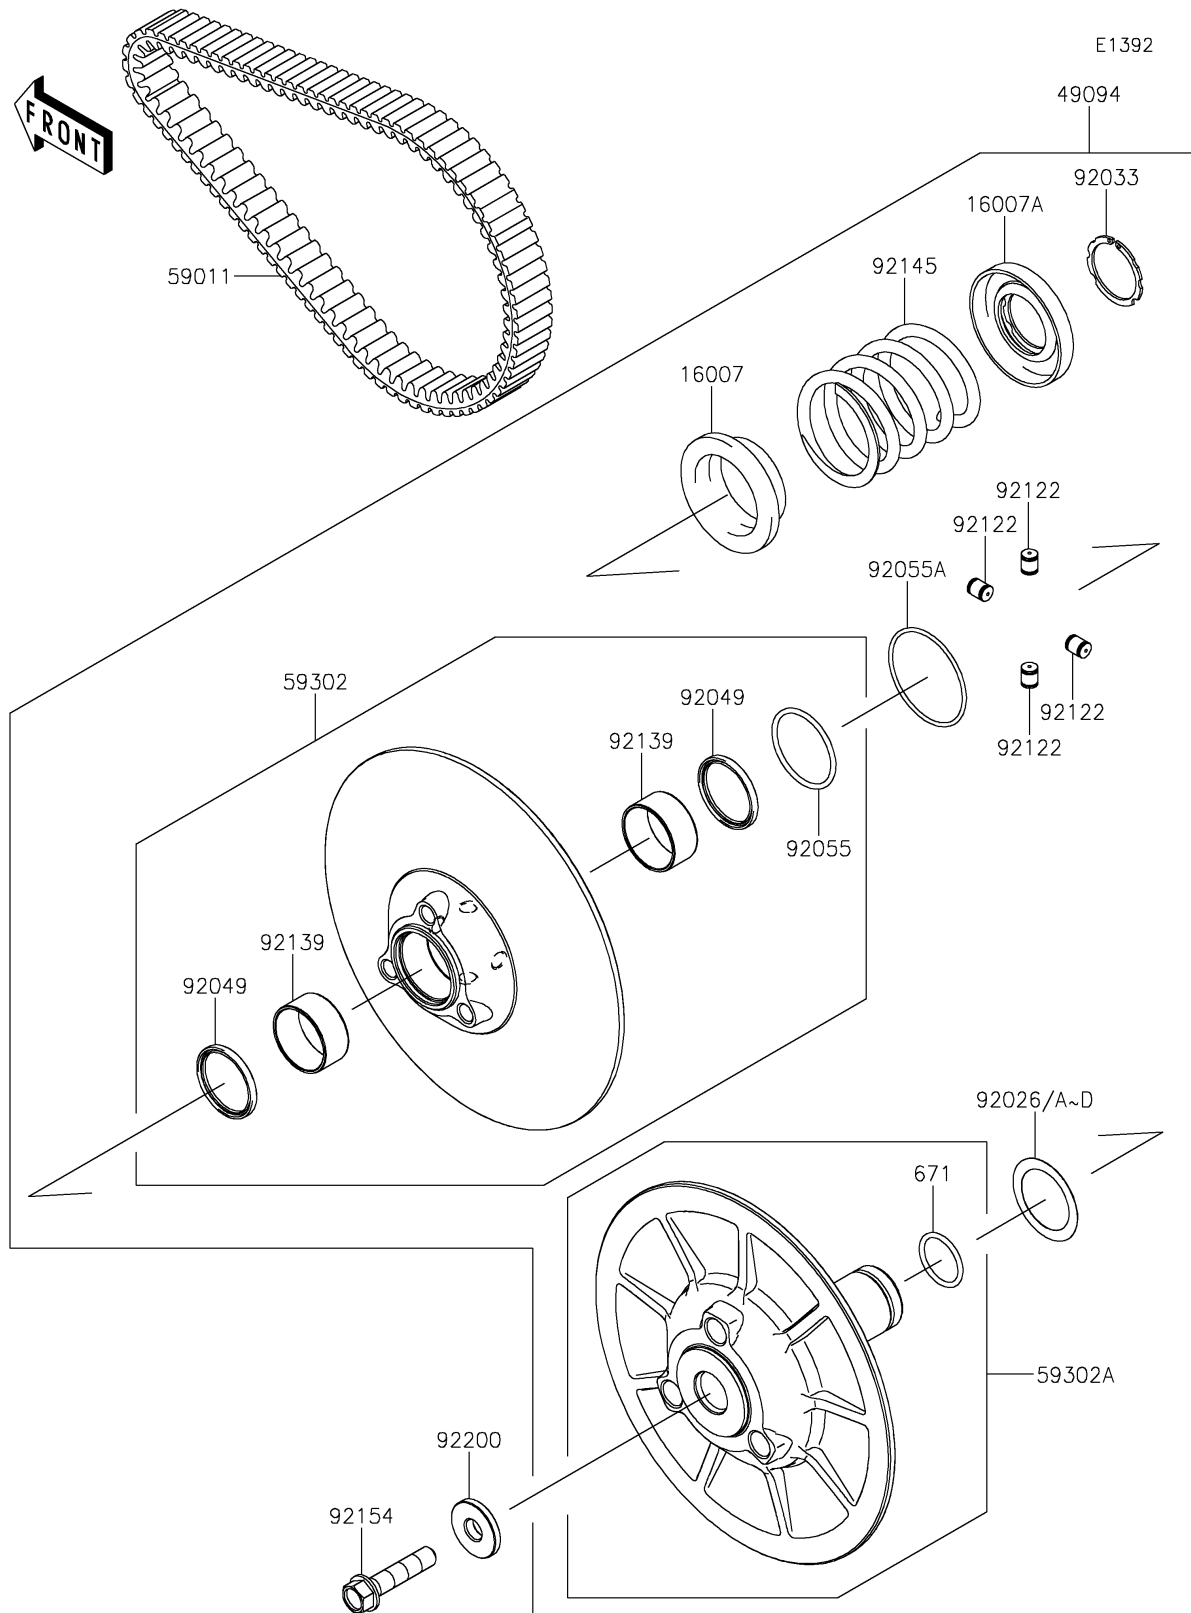

2024 MULE PRO-FXR™ 1000 LE

PARTS DIAGRAM

Driven Converter/Drive Belt

2024 MULE PRO-FXR™ 1000 LE

PARTS LIST

Driven Converter/Drive Belt

ITEM NAME	PART NUMBER	QUANTITY
-----------	-------------	----------
