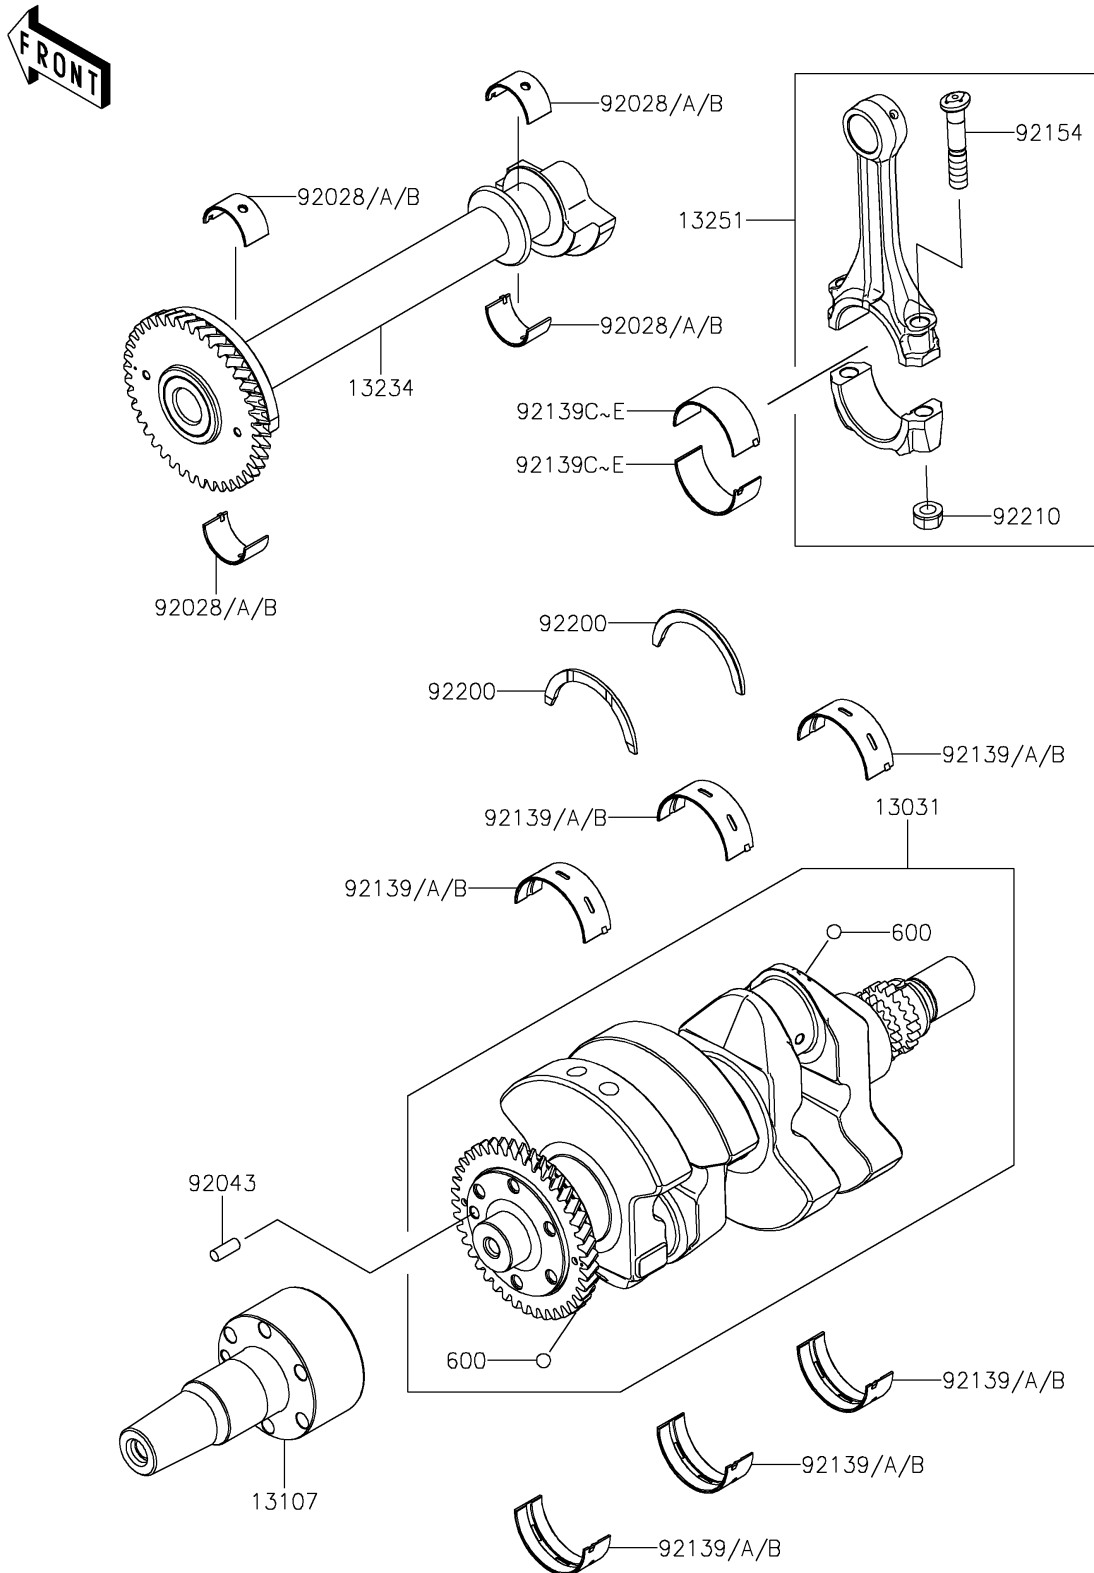

2025 MULE PRO-FXR 1000 LE

PARTS DIAGRAM

Crankshaft

E1321

2025 MULE PRO-FXR 1000 LE

PARTS LIST

Crankshaft

ITEM NAME	PART NUMBER	QUANTITY
CRANKSHAFT-COMP (Ref # 13031)	13031-1531	1
SHAFT, CONVERTER-DRIVE (Ref # 13107)	13107-0982	1
SHAFT-COMP, BALANCER (Ref # 13234)	13234-0633	1
ROD-ASSY-CONNECTING, H (Ref # 13251)	13251-0765-HH	2
BUSHING, BALANCER SHAFT, BLUE (Ref # 92028)	92028-1909	4
BUSHING, BALANCER SHAFT, BLACK (Ref # 92028A)	92028-1910	AR
BUSHING, BALANCER SHAFT, BROWN (Ref # 92028B)	92028-1911	AR
PIN, 6X16 (Ref # 92043)	92043-1690	1
BUSHING, CRANKSHAFT, BLUE (Ref # 92139)	92139-0925	6
BUSHING, CRANKSHAFT, BLACK (Ref # 92139A)	92139-0926	AR
BUSHING, CRANKSHAFT, BROWN (Ref # 92139B)	92139-0927	AR
BUSHING, CONNECTING ROD, BLUE (Ref # 92139C)	92139-1197	4
BUSHING, CONNECTING ROD, BLACK (Ref # 92139D)	92139-1198	AR
BUSHING, CONNECTING ROD, BROWN (Ref # 92139E)	92139-1199	AR
BOLT, CONNECTING ROD (Ref # 92154)	92154-3911	4
WASHER, THRUST, T=2.5 (Ref # 92200)	92200-2242	2
NUT, FLANGED, 9MM (Ref # 92210)	92210-1673	4
BALL-STEEL, 11/32 (Ref # 600)	600A1100	2