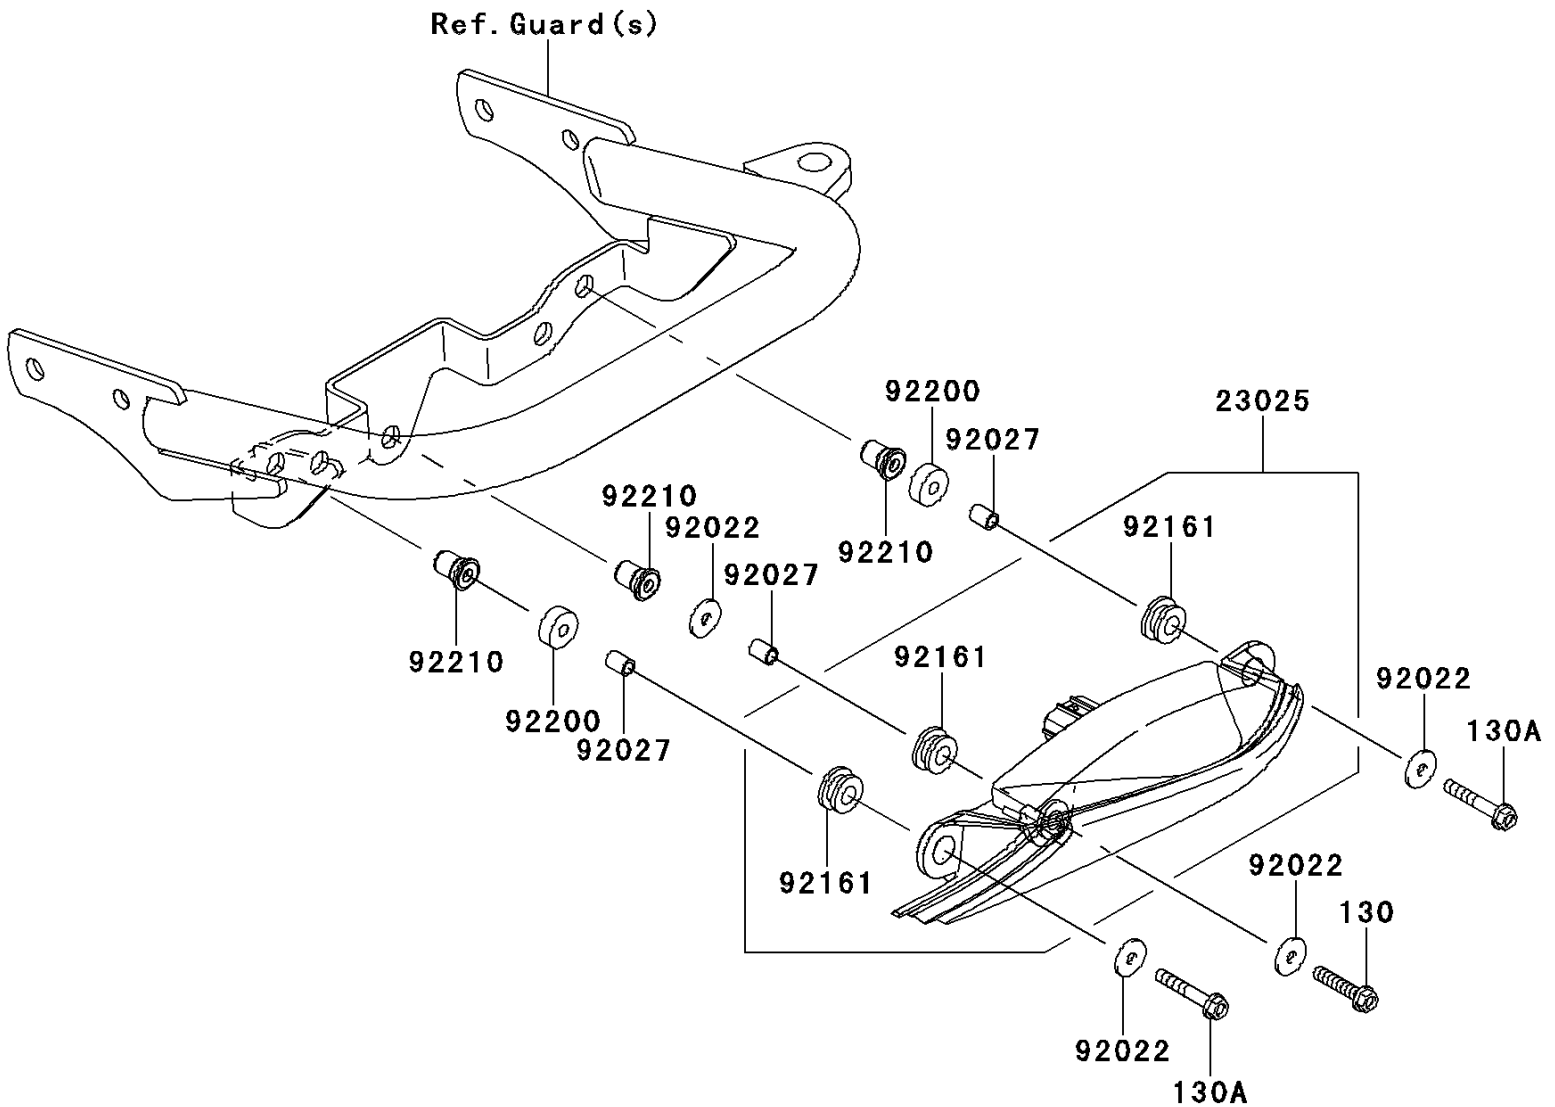

2012 KFX® 450R

PARTS DIAGRAM

Taillight(s)

F2720