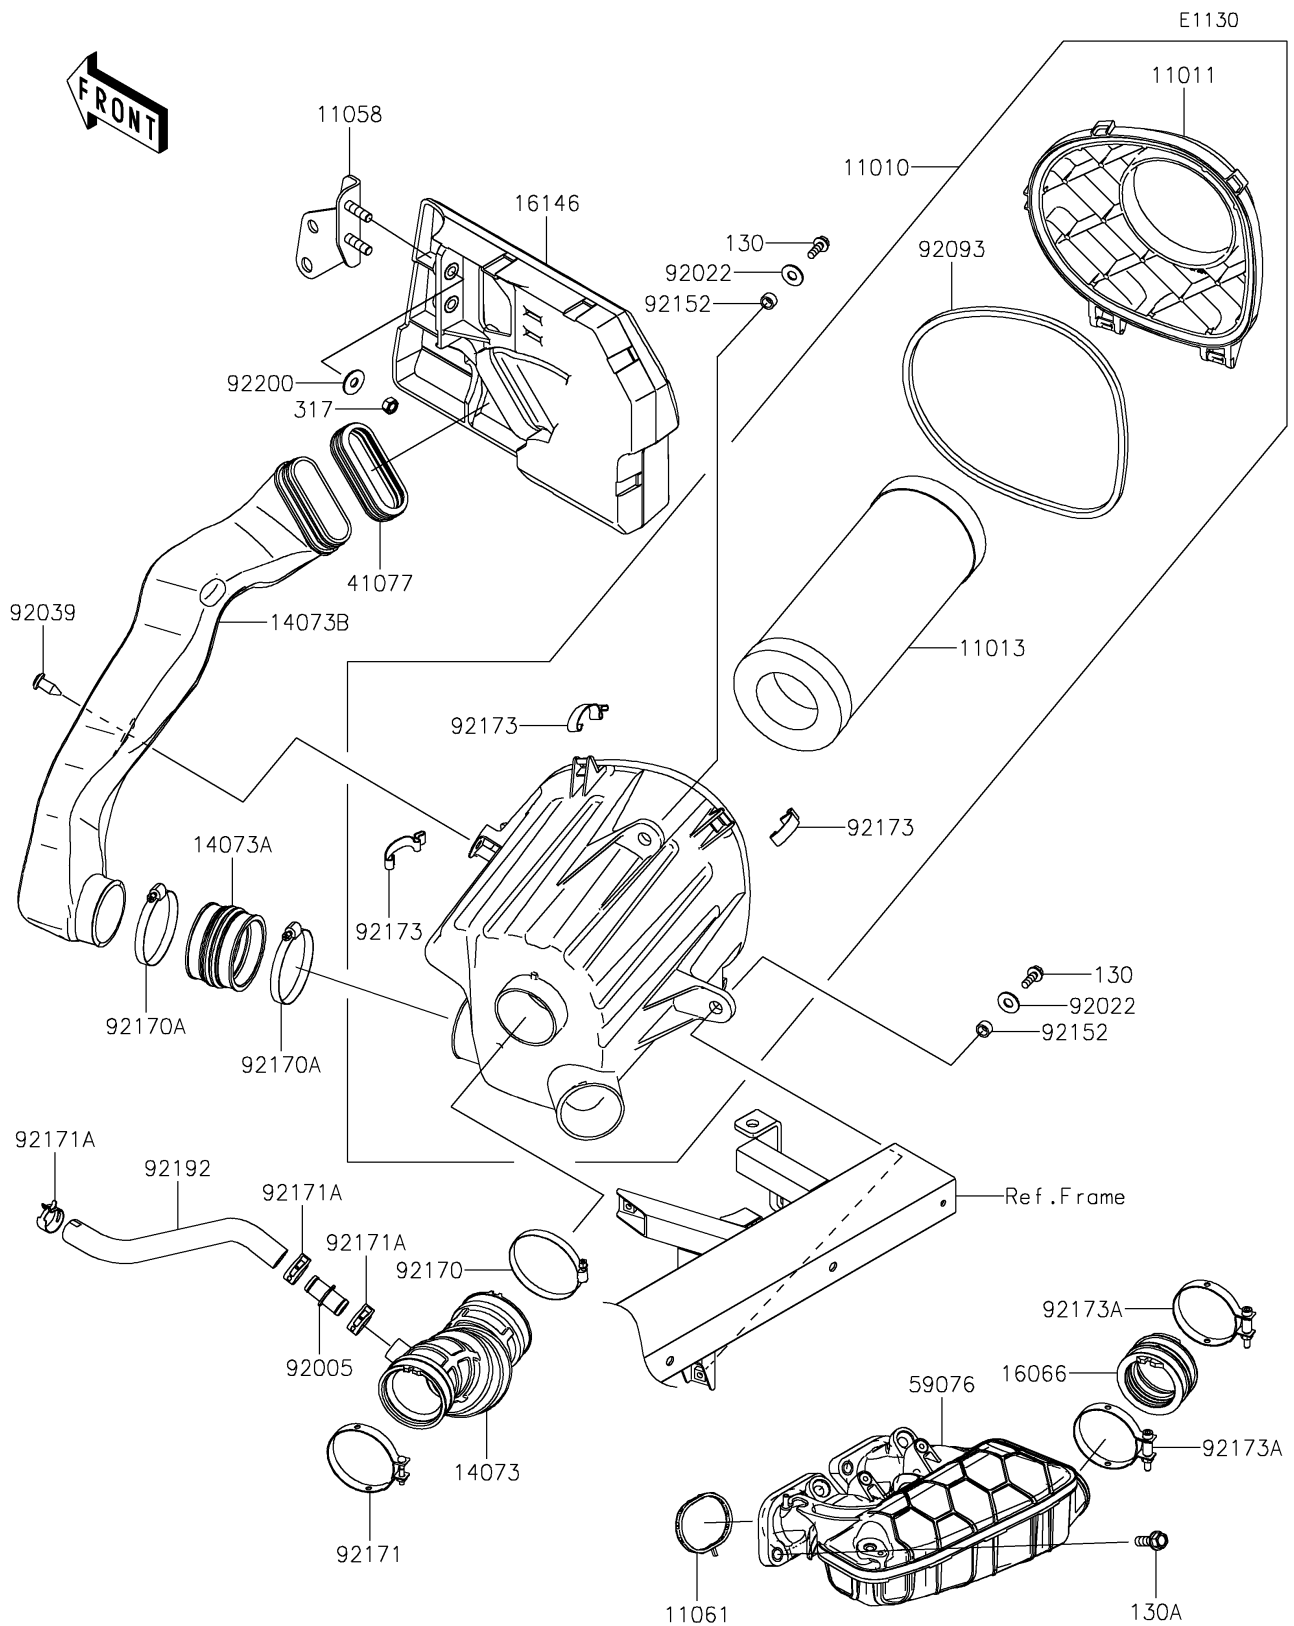

2025 MULE PRO-FXR 1000 LE

PARTS DIAGRAM

Air Cleaner

2025 MULE PRO-FXR 1000 LE

PARTS LIST

Air Cleaner

ITEM NAME	PART NUMBER	QUANTITY
FILTER-ASSY-AIR (Ref # 11010)	11010-1819	1
CASE-AIR FILTER,UPP (Ref # 11011)	11011-0971	1
ELEMENT-AIR FILTER (Ref # 11013)	11013-7044	1
BRACKET,INTAKE COVER (Ref # 11058)	11058-0338	1
GASKET,MANIFOLD-INTAKE (Ref # 11061)	11061-1459	2
DUCT,A/F CASE-THROTTLE (Ref # 14073)	14073-1890	1
DUCT,INTAKE JOINT (Ref # 14073A)	14073-1891	1
DUCT,INTAKE (Ref # 14073B)	14073-1904	1
HOLDER-THROTTLE BODY (Ref # 16066)	16066-0028	1
COVER-ASSY,BLACK (Ref # 16146)	16146-0937-6Z	1
ADAPTER,COVER-INTAKE (Ref # 41077)	41077-0756	1
MANIFOLD-INTAKE (Ref # 59076)	59076-0040	1
FITTING,DUCT-BREATHER TUBE (Ref # 92005)	92005-0992	1
WASHER,8.5X20X1.6 (Ref # 92022)	92022-1561	2
RIVET (Ref # 92039)	92039-0865	1
SEAL,AIR FILTER CASE (Ref # 92093)	92093-0787	1
COLLAR,8.8X12.3X6.9 (Ref # 92152)	92152-1853	2
CLAMP (Ref # 92170)	92170-1763	1
CLAMP (Ref # 92170A)	92170-1764	2
CLAMP,62MM (Ref # 92171)	92171-0857	1
CLAMP (Ref # 92171A)	92171-1277	3
CLAMP,AIR FILTER CASE (Ref # 92173)	92173-2023	3
CLAMP (Ref # 92173A)	92173-2674	2
TUBE,BREATHER (Ref # 92192)	92192-2632	1
WASHER,8.5X23X1.6 (Ref # 92200)	92200-0752	2
BOLT-FLANGED,6X18 (Ref # 130)	130BA0618	2
BOLT-FLANGED,8X25 (Ref # 130A)	130CA0825	4
NUT-HEX-SMALL,8MM (Ref # 317)	317BA0800	2